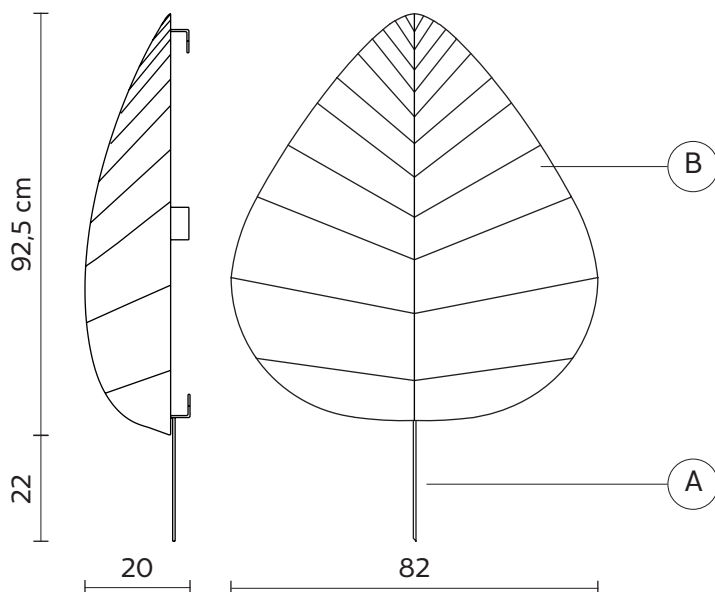

## PACKAGING

|                 |          |
|-----------------|----------|
| nr.of collis    | 1        |
| net weight/kg   | 2,1      |
| gross weight/kg | 5,4      |
| packaging/cm    | 70x80x70 |

## EMISSION OF LIGHT

one directional

bulb not provided