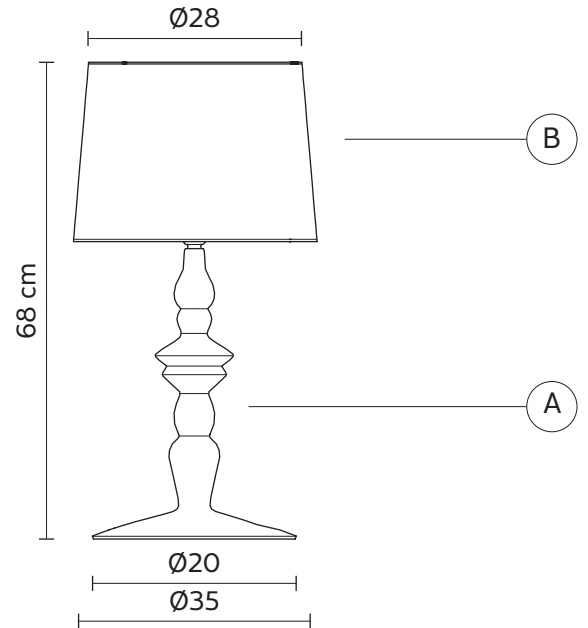

ALÌ E BABÀ table lamp

Matteo Ugolini design

year 2009/2010

TECHNICAL SHEET - C1016BS

STRUCTURE "A"

material	ceramic	
colour	white	

SHADE "B"

material	linen	
colour	white	

ELECTRICAL CABLE

material	PVC	
colour	transparent	

ELECTRICAL SYSTEM

socket	E26
source	max 1x18w LED
energy class	from E to A++

PACKAGING

nr. of collis	2
net weight/kg	3,2
gross weight/kg	4,6
packaging/cm	43x43x36(B) - 31x32x63(A)

EMISSION OF LIGHT

one-directional

CERTIFICATION

bulb not provided

COLLECTION

available also as: suspension (in/outdoor), floor lamp (in/outdoor), wall lamp

C1015BS

C1017BS