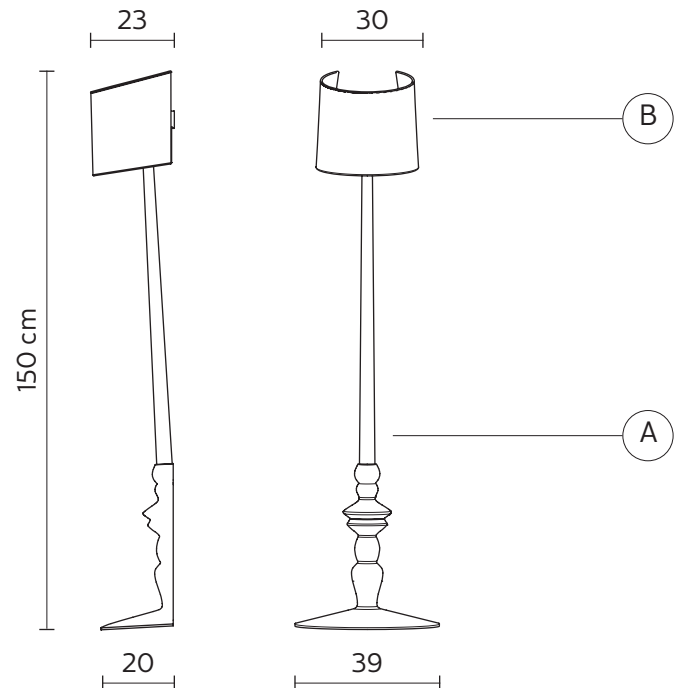

ALÌ E BABÀ floor lamp

Matteo Ugolini design

year 2009/2010

TECHNICAL SHEET - H6025CBS

STRUCTURE "A"

material	ceramic	
colour	glossy white	

SHADE "B"

material	linen	
colour	white	

ELECTRICAL CABLE "C"

material	PVC	
colour	transparent	

ELECTRICAL SYSTEM

socket	E26
source	max 1x18w LED
energy class	from E to A++

PACKAGING

nr. of collis	1
net weight/kg	3,25
gross weight/kg	8,65
packaging/cm	37x62x123

EMISSION OF LIGHT

one-directional

	direct
	filtered
	indirect
	none

CERTIFICATION

bulb not provided

COLLECTION

available also as: tavolo, wall lamp and suspension

H6025