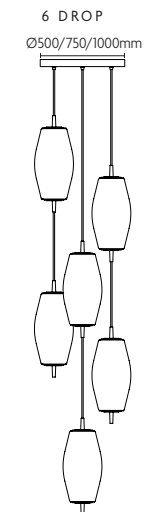

J. Adams & Co.

Nova Slim Pendant

Nova slim slender profile explores and reimagines traditional globe form.

LAMPING

E27 Max 20W
Dimmable LED bulb included:
5.5W / 2700K colour temperature

VOLTAGE

240V AC (Class II)

CERTIFICATIONS

CE

MATERIALS

Brass | Matte Opal Glass

HANGING OPTIONS

2m flex, adjustable on site. Longer flex available on request

Drop rod available on request, specify total drop when ordering

DIMENSIONS

FINISHES

 **Antique Brass**
Single pendant
NOV.PSL.AB.MO

3 drop:
NOV.PSL3.AB.MO

6 drop:
NOV.PSL6.AB.MO

 **Bronze**
Single pendant
NOV.PSL.BZ.MO

3 drop:
NOV.PSL3.BZ.MO

6 drop:
NOV.PSL6.BZ.MO

*Longer drop available on request