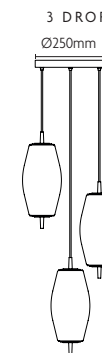

J. Adams & Co.

Nova Slim Pendant

Nova slim slender profile explores and reimagines traditional globe form.

LAMPING

E27 Max 20W
Dimmable LED bulb included:
5.5W / 2700K colour temperature

VOLTAGE

240V AC (Class II)

CERTIFICATIONS

CE

MATERIALS

Brass | Matte Opal Glass

HANGING OPTIONS

2m flex, adjustable on site. Longer flex available on request

Drop rod available on request, specify total drop when ordering

DIMENSIONS

FINISHES

 **Antique Brass**
Single pendant
NOV.PSL.AB.MO

3 drop:
NOV.PSL3.AB.MO

6 drop:
NOV.PSL6.AB.MO

 **Bronze**
Single pendant
NOV.PSL.BZ.MO

3 drop:
NOV.PSL3.BZ.MO

6 drop:
NOV.PSL6.BZ.MO

*Longer drop available on request