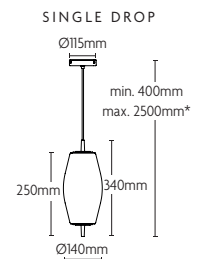

J. Adams & Co.

Nova Slim Pendant

Nova slim slender profile explores and reimagines traditional globe form.

LAMPING

E27 Max 20W
Dimmable LED bulb included:
5.5W / 2700K colour temperature

VOLTAGE

240V AC (Class II)

CERTIFICATIONS

CE

MATERIALS

Brass | Matte Opal Glass

HANGING OPTIONS

2m flex, adjustable on site. Longer flex available on request

Drop rod available on request, specify total drop when ordering

DIMENSIONS