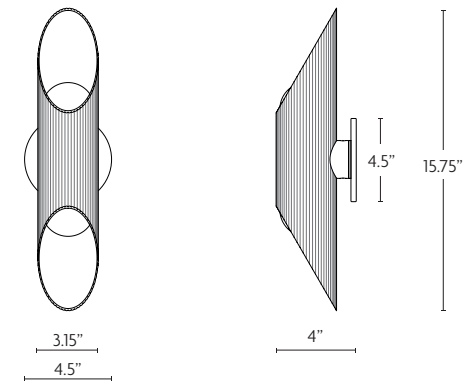

Product code: U.VEC.WL1.AB

Bronze

Product code: U.VEC.WL1.BZ

DIMENSIONS

Note: US Backplate not shown on photo opposite