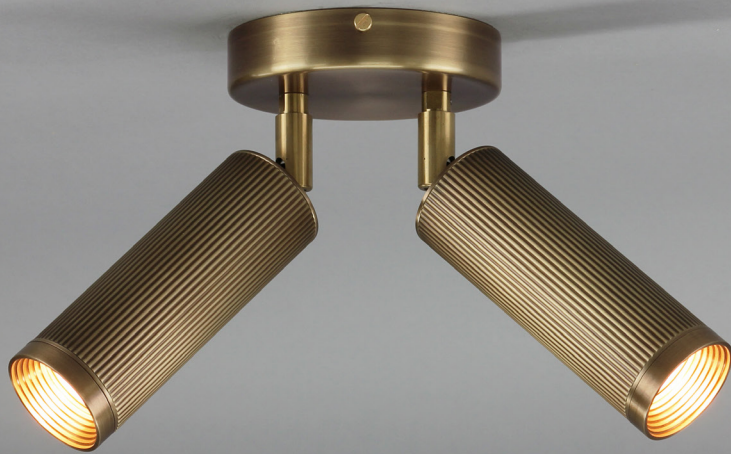

# Spot Ceiling Double

Crafted to illuminate and elevate surfaces, artwork and interior architecture, Spot is a versatile collection of elegant, adjustable accent lights

## MATERIALS

Brass