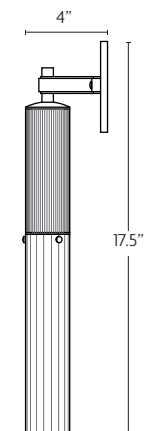

SIDE

includes adapter plate for mounting to standard 4" J box