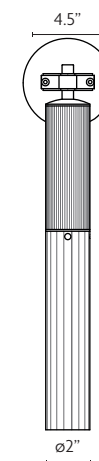

Flume Wall

Pairing reeded glass with reeded brass, the Flume collection light with verticality and light refraction to achieve a truly elegant look and a beautiful lit effect

LAMPING

GU10 MR11 LED required (Max 12W LED only)

Dimmable when using dimmable bulb and with LED compatible phase dimmers. Always observe min/max load

VOLTAGE

120V AC (no driver required)

CERTIFICATIONS

UL on request

Damp Location rating on request

MATERIALS

Brass | Clear reeded glass

WEIGHT

3.1 lbs

FINISHES

Antique Brass
Clear Reeded Glass U.FL.W.AB.CRG
Frosted Reeded Glass U.FL.W.AB.FRG

Bronze
Clear Reeded Glass U.FL.W.BZ.CRG
Frosted Reeded Glass U.FL.W.BZ.FRG

Satin Brass
Clear Reeded Glass U.FL.W.SB.CRG
Frosted Reeded Glass U.FL.W.SB.FRG

Satin Nickel
Clear Reeded Glass U.FL.W.SN.CRG
Frosted Reeded Glass U.FL.W.SN.FRG

FRONT

SIDE

includes adapter plate for mounting to standard 4" J box