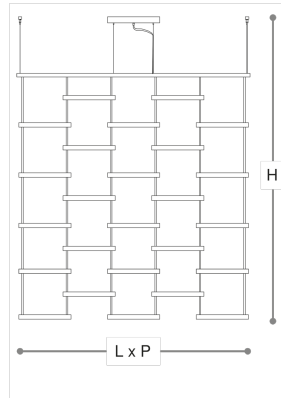

**687/200**

**Piola**

DANILO DE ROSSI

Incanto

Velarium composed of cast glass bars with internal micro-bubbles, illuminated by leds. Metal structure with light gold and chrome finish.

**WORLDWIDE**

Dimensions	Light Source	Kg	Dimming	Dimming on request
L 200 - P 5 - h <sup>1</sup> 215 - h <sup>2</sup> 30 - 100	14w - 1700 lumen - CRI>80 - 3000K 2700K color temperature on request	67	Not included	

**NORTH AMERICA**

Dimensions	Light Source	Lb	Dimming	Dimming on request
L 79 - P 2 - h <sup>1</sup> 85 - h <sup>2</sup> 12-39	14w - 1700 lumen - CRI>80 - 3000K 2700K color temperature on request	148		

CODE	Structure METAL	Body GLASS
00687200 001	<input checked="" type="radio"/> OC Light gold <input type="radio"/> C Chrome	<input checked="" type="radio"/> TRANSPARENT

**Note**

Technical drawing, dimensions and light sources refer to the main photo variant. Dimming on request could lead to an increase in the size of the canopy. For available color variants, consult the technical data sheet.