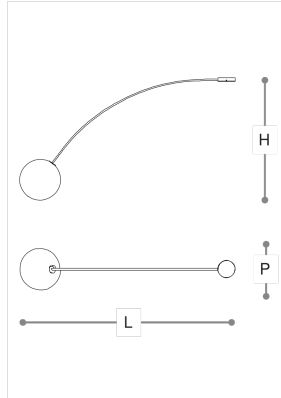

2395/PL

Filo

KOZ + SUSANI DESIGN

Incanto

Suspension with diffuser in white blown glass and metal structure with matt black or brushed light gold finish.

WORLDWIDE

Dimensions	Light Source	Kg	Dimming	Dimming on request
L 195 - H 110 - P 35	1x14w - E27 led	3.5	TRIAC	

NORTH AMERICA

Dimensions	Light Source	Lb	Dimming	Dimming on request
L 77 - H 43 - P 14	1x14w - E26 led	8	TRIAC	

CODE	Structure METAL	Diffuser GLASS
02395PL0 001	MB Matt black	<input type="radio"/> WHITE
02395PL0 002	OCSP Brushed light gold	<input type="radio"/> WHITE

Note

Technical drawing, dimensions and light sources refer to the main photo variant. Dimming on request could lead to an increase in the size of the canopy. For available color variants, consult the technical data sheet.