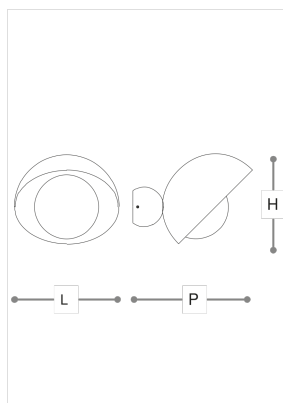

796/AP Aurora

Incanto

Wall lamp with structure and decorative parts in metal available in Ancient White, Yellow Sunrise, Baby Blue, Baby Pink and Cappuccino. Middle sphere with brushed light gold finish. Diffuser in white glass.

WORLDWIDE

Dimensions	Light Source	Kg	Dimming	Dimming on request
L 26 - H 21 - P 31	1x6w - E14 led	1.6	TRIAC	

NORTH AMERICA

Dimensions	Light Source	Lb	Dimming	Dimming on request
L 10 - H 8 - P 12	1x6w - E12 led	4	TRIAC	

CODE	Body METAL	Diffuser GLASS
00796AP0 001	BA Ancient White	<input type="radio"/> WHITE
	OCSP Brushed light gold	
00796AP0 002	GA Yellow Sunrise	<input type="radio"/> WHITE
	OCSP Brushed light gold	
00796AP0 003	BBL Baby Blue	<input type="radio"/> WHITE
	OCSP Brushed light gold	
00796AP0 004	BPK Baby Pink	<input type="radio"/> WHITE
	OCSP Brushed light gold	
00796AP0 005	CAP Cappuccino	<input type="radio"/> WHITE
	OCSP Brushed light gold	

Note

Technical drawing, dimensions and light sources refer to the main photo variant. Dimming on request could lead to an increase in the size of the canopy. For available color variants, consult the technical data sheet.