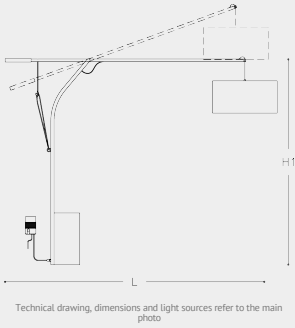

Technical Specification

DIMENSIONS

Width: 83"
Height: 63"-79"
Depth: 20"
Weight: 42 lbs

TYPE

Floor

METAL

Matte Black - Satin
Gold - MB/OS

LIGHT SOURCES

Eco Halogen: -
Energy saving: -
Led: 1x20w - E26

TECHNICAL INFO

Voltage: 120V
Driver: -
Dimming: TRIAC

DIFFUSER

Fabric-Ivory+Gold

OTHER COLORS

Fabric-Black+Gold

CERTIFICATIONS

MATERIALS

Metal, Fabric

Variants

Code	Width	Height	Depth	Weight	Eco Halogen	Energy saving	Led
2212	83"	63" - 79"	20"	42	-	-	1x20w - E26