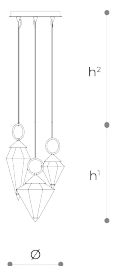

8 3 0 7 / S 3

DONNA

Pendant lamp with transparent or etched blown crystal diffuser. Metal structure with matte black, iron grey or light gold finishes.

DESIGNER

Matteo Bianchi

DIMENSIONS

Diameter : 30 cm
Height 1: 55 cm
Height 2: 10-100 cm

TYPE

Mounting: Pendant
Environment: Indoor

GLASS / CRYSTAL

Transparent

AVAILABLE IN

Etched

LIGHT SOURCES AVAILABLE

Temperature: 4000K
Lumen: 4200
Led: 9,6w
CRI: >80

ELECTRIC INFO

Dimmable: No
Driver: Included
Tension: 230V
Energy class: A++

METAL

Matt Black

AVAILABLE IN

Light Gold

Iron Grey

CERTIFICATIONS

MATERIALS

Glass, Metal