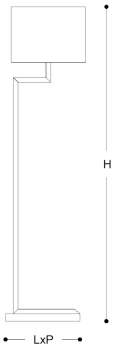

8 1 7 4 / P

TINTA

Floor lamp in metal with light gold finish and fabric diffuser. Body in wood with DM Vintage Copper HPL finish. Available in different colours. Modern Catalogue Incanto.

DESIGNER
STUDIO MAMO

Technical draw, dimensions and light sources refer to the main photo

DIMENSIONS

Width: 40 cm
Height: 170 cm
Depth: 40 cm

TYPE

Mounting: Floor
Environment: Indoor

METAL

Light Gold

LIGHT SOURCES AVAILABLE