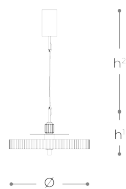

8140/S

GILDA

DESIGNER

Roberta Vitadello

DIMENSIONS

Diameter : 44 cm
Height 1: 26 cm
Height 2: 10-100 cm

TYPE

Mounting: Pendant
Environment: Indoor

GLASS / CRYSTAL

Transparent

LIGHT SOURCES AVAILABLE

Temperature: 3000K
Lumen: 2800
Led: 24w
CRI: >80

ELECTRIC INFO

Dimmable: Yes
Driver: Included
Tension: 230V
Energy class: A++

METAL

Corten

AVAILABLE IN

Matt champagne

CERTIFICATIONS

MATERIALS

Crystal, Metal