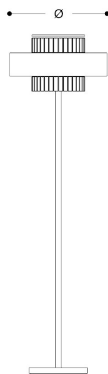

734 / P

CRONO

Floor lamp with metal structure in chrome finish, black metallic foil shade and satin glass pendants. Available in different colours. Classi Catalogue Opera.

DESIGNER

[Roberta Vitadello](#)

DIMENSIONS

Diameter : 50 cm
Height 1: 175 cm

TYPE

Mounting: Floor
Environment: Indoor

GLASS / CRYSTAL

Satin

LIGHT SOURCES AVAILABLE

Led: 6x2.5w - G9

ELECTRIC INFO

Dimmable: Yes
Driver:
Tension: 230V
Energy class: A++>A

METAL

Chrome

AVAILABLE IN

Satin Gold

CERTIFICATIONS

MATERIALS

Metal, Glass

FABRIC

Black metallic foil shade

AVAILABLE IN

Gold metallic foil shade

Iron Grey Metallic foil shade