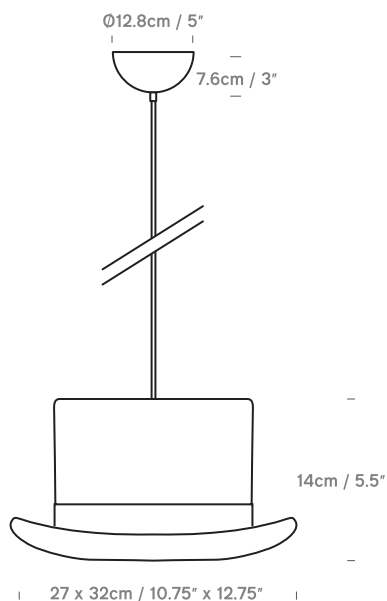

Jeeves
UK/EU PJ029102
USA PJ029302

Wooster
UK/EU PW029102
USA PW029302

innermost
JEEVES & WOOSTER PX029X02

 This luminaire is compatible with bulbs of the energy classes:

A++
A+
A
B
C
D
E

874/2012 

Product Category Pendant
Material Wool felt bowler or top hat with anodised aluminium lining
Cable 4m. Black braided cable
Ceiling Rose Black hemisphere

Lightsource UK/EU G9 Max 25W
USA G9 Max 25W(not included)
Recommended Bulb LED G9 dimmable bulb up to 500 lumen output and colour temperature from 2200K to 2700K

Color

 Jeeves- black with gold anodized interior