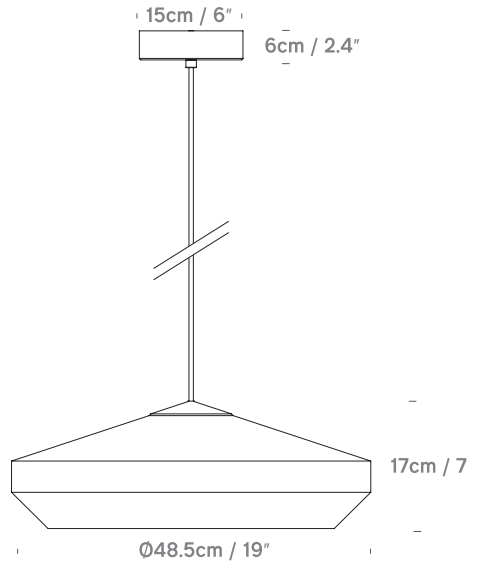

Hoxton 17
USA PH049317-XX

Hoxton 50
USA PH049350-XX

Product Category	Pendant
Material	Aluminium + Steel
Cable	White - 4m White Braided All other colors - 4m Black Braided
Ceiling Canopy	Cylinder Color to match product

Lightsource
USA E26, Max 100W (not included)

Recommended Bulb
LED globe bulbs 400 - 1000 lumen output and from 2700K
(for warmer with more colour) up to 6000K (daylight)

Color	
	01 - White with Antique Gold Interior (RAL 9003 Matt + RAL 1036 Semi-Gloss)
	02 - Black with Antique Gold Interior (RAL 9011 Matt + RAL 1036 Semi-Gloss)