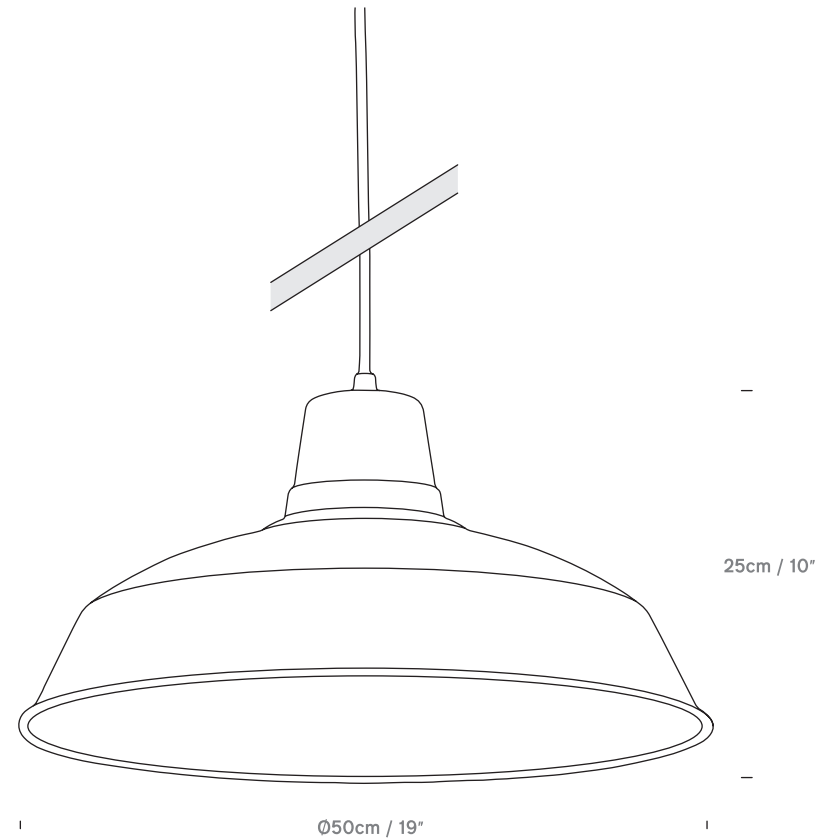

Foundry 40
UK/EU PF069130-XX
USA PF069330-XX

Foundry 50
UK/EU PF069140-XX
USA PF069340-XX

Product Category	Pendant
Material	Steel
Cable	1.2m Black PVC cable
Ceiling Rose	Cylindrical ceiling rose Colour matches pendant exterior colour

Lightsource	UK/EU E27 Max 100W, USA E26 Max 100W (not included)
	UK/EU 220v CE certified, USA 120v, integrated 12W AC LED Unit, 900 lumen, 3000K, CRI 90, dimmable via Triac / Lutron chip life 30,000hrs, compatible with Casambi bluetooth control system

Color	
	01 -White
	02 -Black
	08 -Red