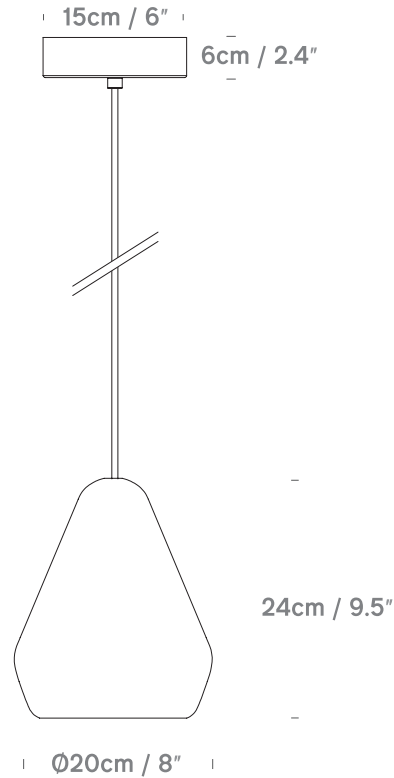

Core 15
USA PC089305XX

Core 20
USA PC089310XX

Colour + EAN/UPC Code

- 00 - Clear
UPC 15: 816827020448
20: 816827020462
- 01 - White
UPC 15: 816827022688
20: 816827022718
- 05 - Smoke
UPC 15: 816827020455
20: 816827020479

Category	Pendant / Ceiling Mount
Material	Glass / Steel
Cable	13ft / Clear+White - White Braided. Smoke - Black Braided.
Lightsource	ES E26 / Max 15W LED
Switched	No
Class	cETLus - Class I
ADA-Compliant	Yes - if installed in compliance with ADA307

Location Rating	IP20 / Dry Locations
Fitting	4" Octagon Box / No Cutout Needed
Weight	15: 2.2 lbs / 20: 3.3 lbs
Individual Carton Size	15: 11.8"x7.9"x7" / 20: 14.6"x9.8"x9"
Individual Carton Weight	15: 3.5 lbs / 20: 5.5 lbs
Shipping Carton Quantity	15: 06 Units / 20: 04 Units
Shipping Carton Size	15: 65x44x37.5cm / 20: 54x60x39.5cm
Shipping Carton Weight	15: 15.9 lbs / 20: 18.3 lbs