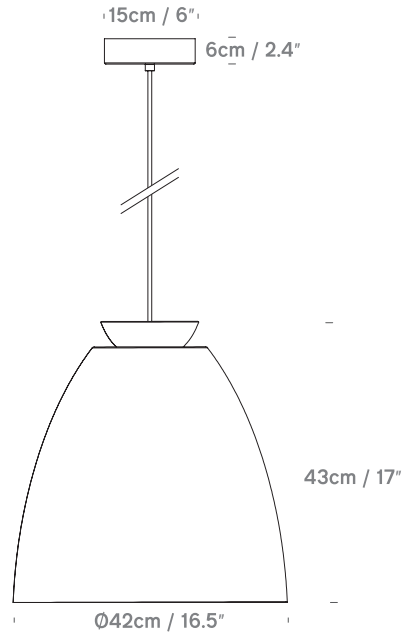

**Chelsea 18**  
USA PC109318-XX

**Chelsea 40**  
USA PC109340-XX

**Chelsea 56**  
USA PC109356-XX

<b>Product Category</b>	Pendant
<b>Material</b>	Aluminium + Steel
<b>Cable</b>	Black - 4m Black Braided All other colors - 4m White Braided
<b>Ceiling Canopy</b>	Cylinder Color to match product

**Lightsource**  
USA E26, Max 100W (not included)

**Recommended Bulb**  
LED globe bulbs 400 - 1000 lumen output and from 2700K  
(for warmer with more colour) up to 6000K (daylight)

<b>Color</b>	
	01 - White with Antique Gold Interior (RAL 9003 Matt + RAL 1036 Semi-Gloss)
	02 - Black with Antique Gold Interior (RAL 9011 Matt + RAL 1036 Semi-Gloss)