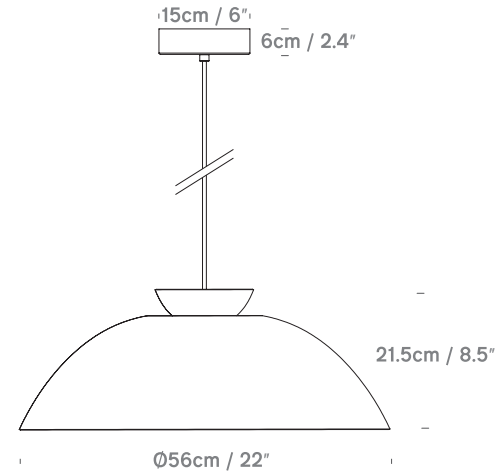

**Chelsea 18**  
USA PC109318-XX

**Chelsea 40**  
USA PC109340-XX

**Chelsea 56**  
USA PC109356-XX

<b>Product Category</b>	Pendant
<b>Material</b>	Aluminium + Steel
<b>Cable</b>	Black - 4m Black Braided All other colors - 4m White Braided
<b>Ceiling Canopy</b>	Cylinder Color to match product

**Lightsource**  
USA E26, Max 100W (not included)

**Recommended Bulb**  
LED globe bulbs 400 - 1000 lumen output and from 2700K  
(for warmer with more colour) up to 6000K (daylight)

<b>Color</b>	
	01 - White with Antique Gold Interior (RAL 9003 Matt + RAL 1036 Semi-Gloss)
	02 - Black with Antique Gold Interior (RAL 9011 Matt + RAL 1036 Semi-Gloss)