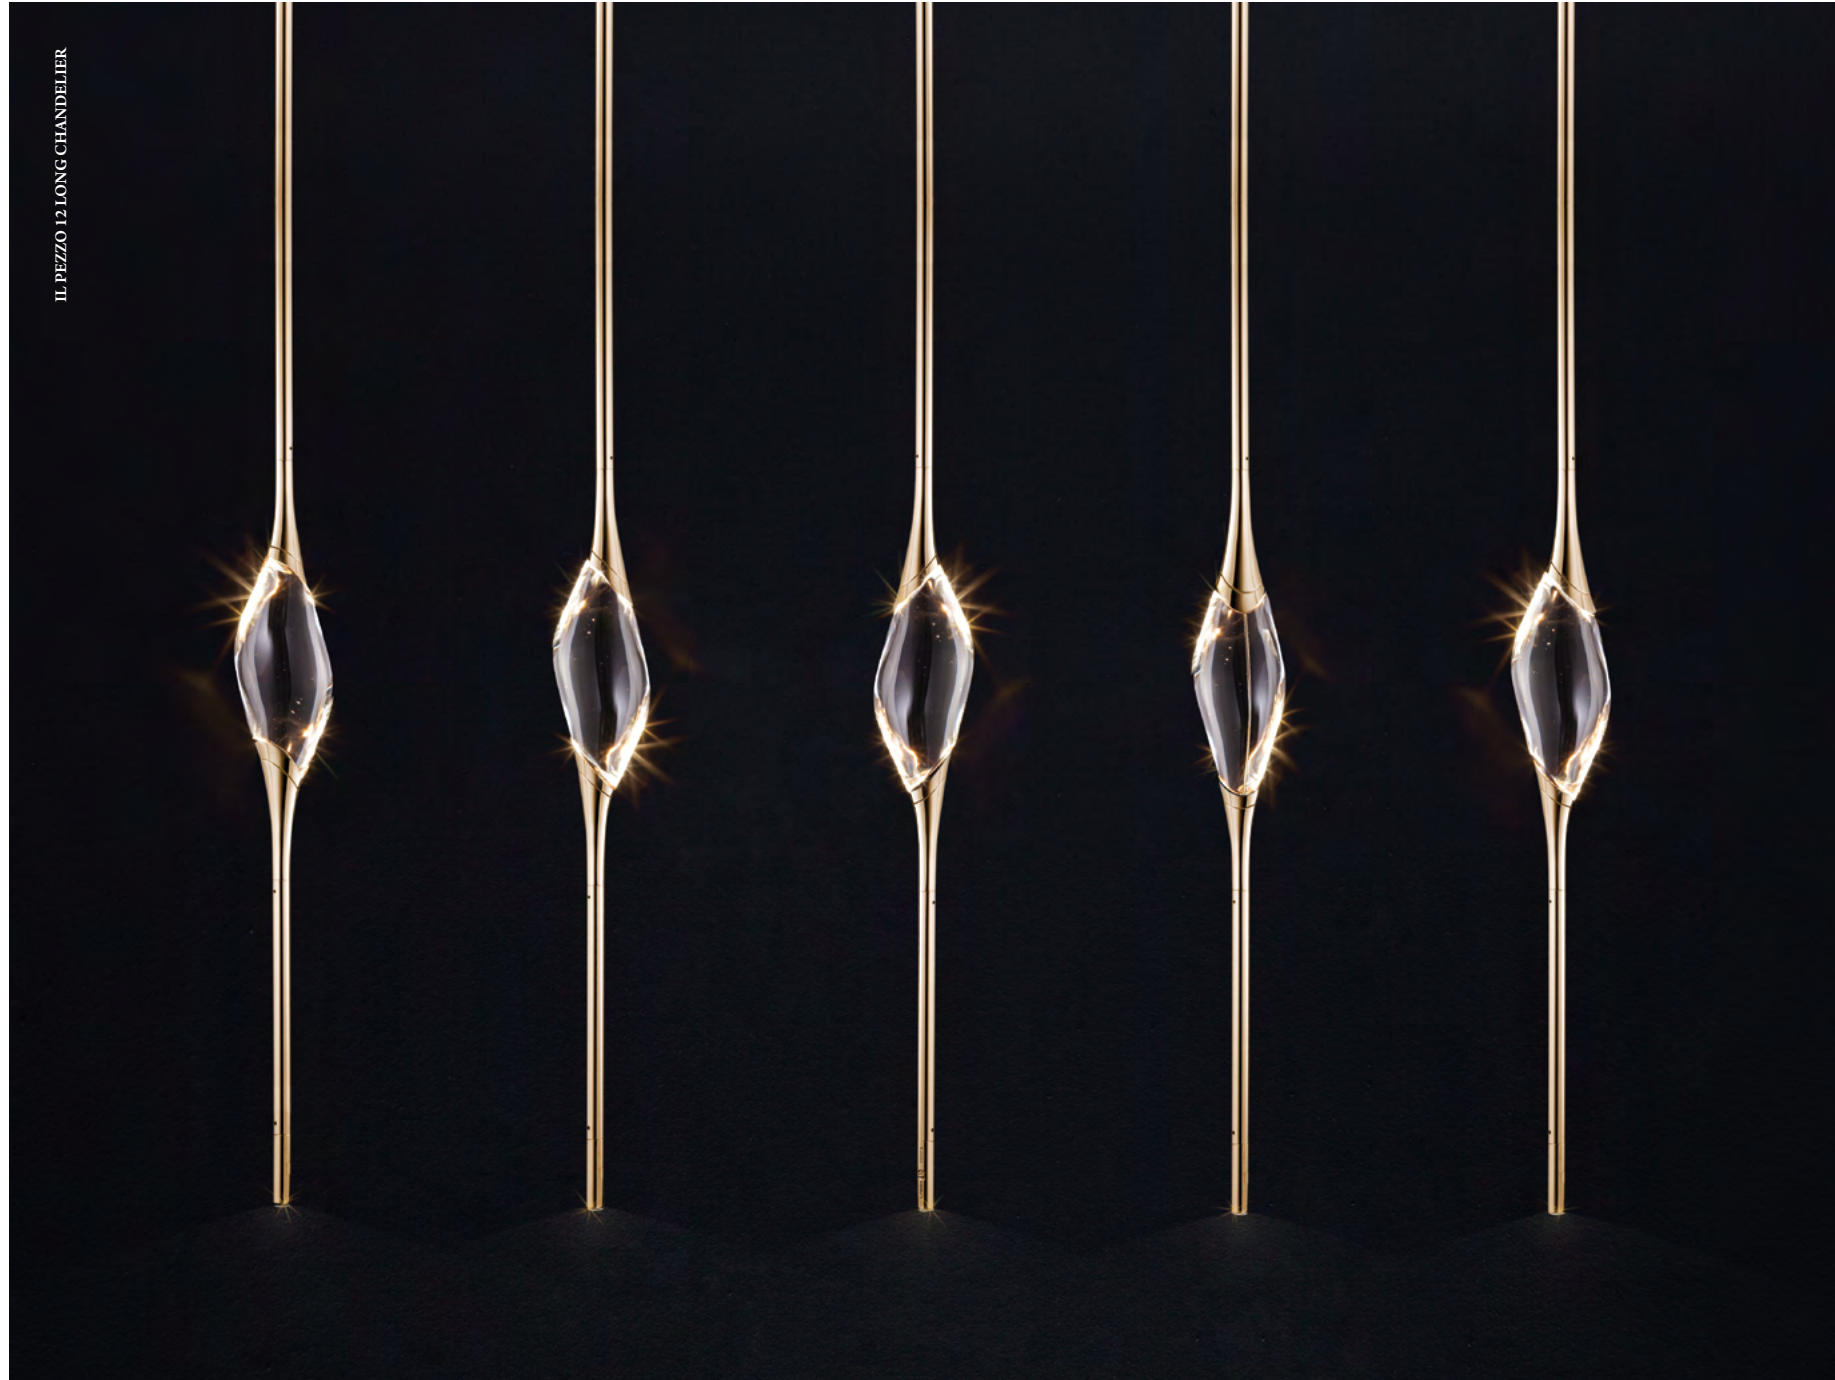

IL PEZZO **9**

*A character from the
turn of the 20th century*

A concentrate of accuracy
and luxurious elegance,
Il Pezzo 9 is a character from the
turn of the 20th century,
lost in the sparkle of a night of parties
only to find its impenetrable integrity
the following morning.

IL PEZZO 9 TABLE

IL PEZZO **10**

*A medieval Florentine palace
over an imaginary Arno river*

Rigid, strong and impenetrable, like a medieval Florentine palace it seems to be suspended and floating over an imaginary Arno river. Il Pezzo 10 shows off its embossed wood giving it a medieval taste, the wood shows infinite shades and colors; it invites us to stroke these rounded surfaces, finely smoothed and ripe with the smell of essential oils, giving a real celebration of senses.

IL PEZZO **12**

*A female figure
carrying in her womb the light*

Il Pezzo 12 is a female figure suspended in the air, carrying in her womb the light. It's nimble, refined, addictive. The solid crystal, illuminated by two LEDs, creates suggestive refractions and it's suspended between brass stems. At the end of each stem, another LED spreads a direct light.