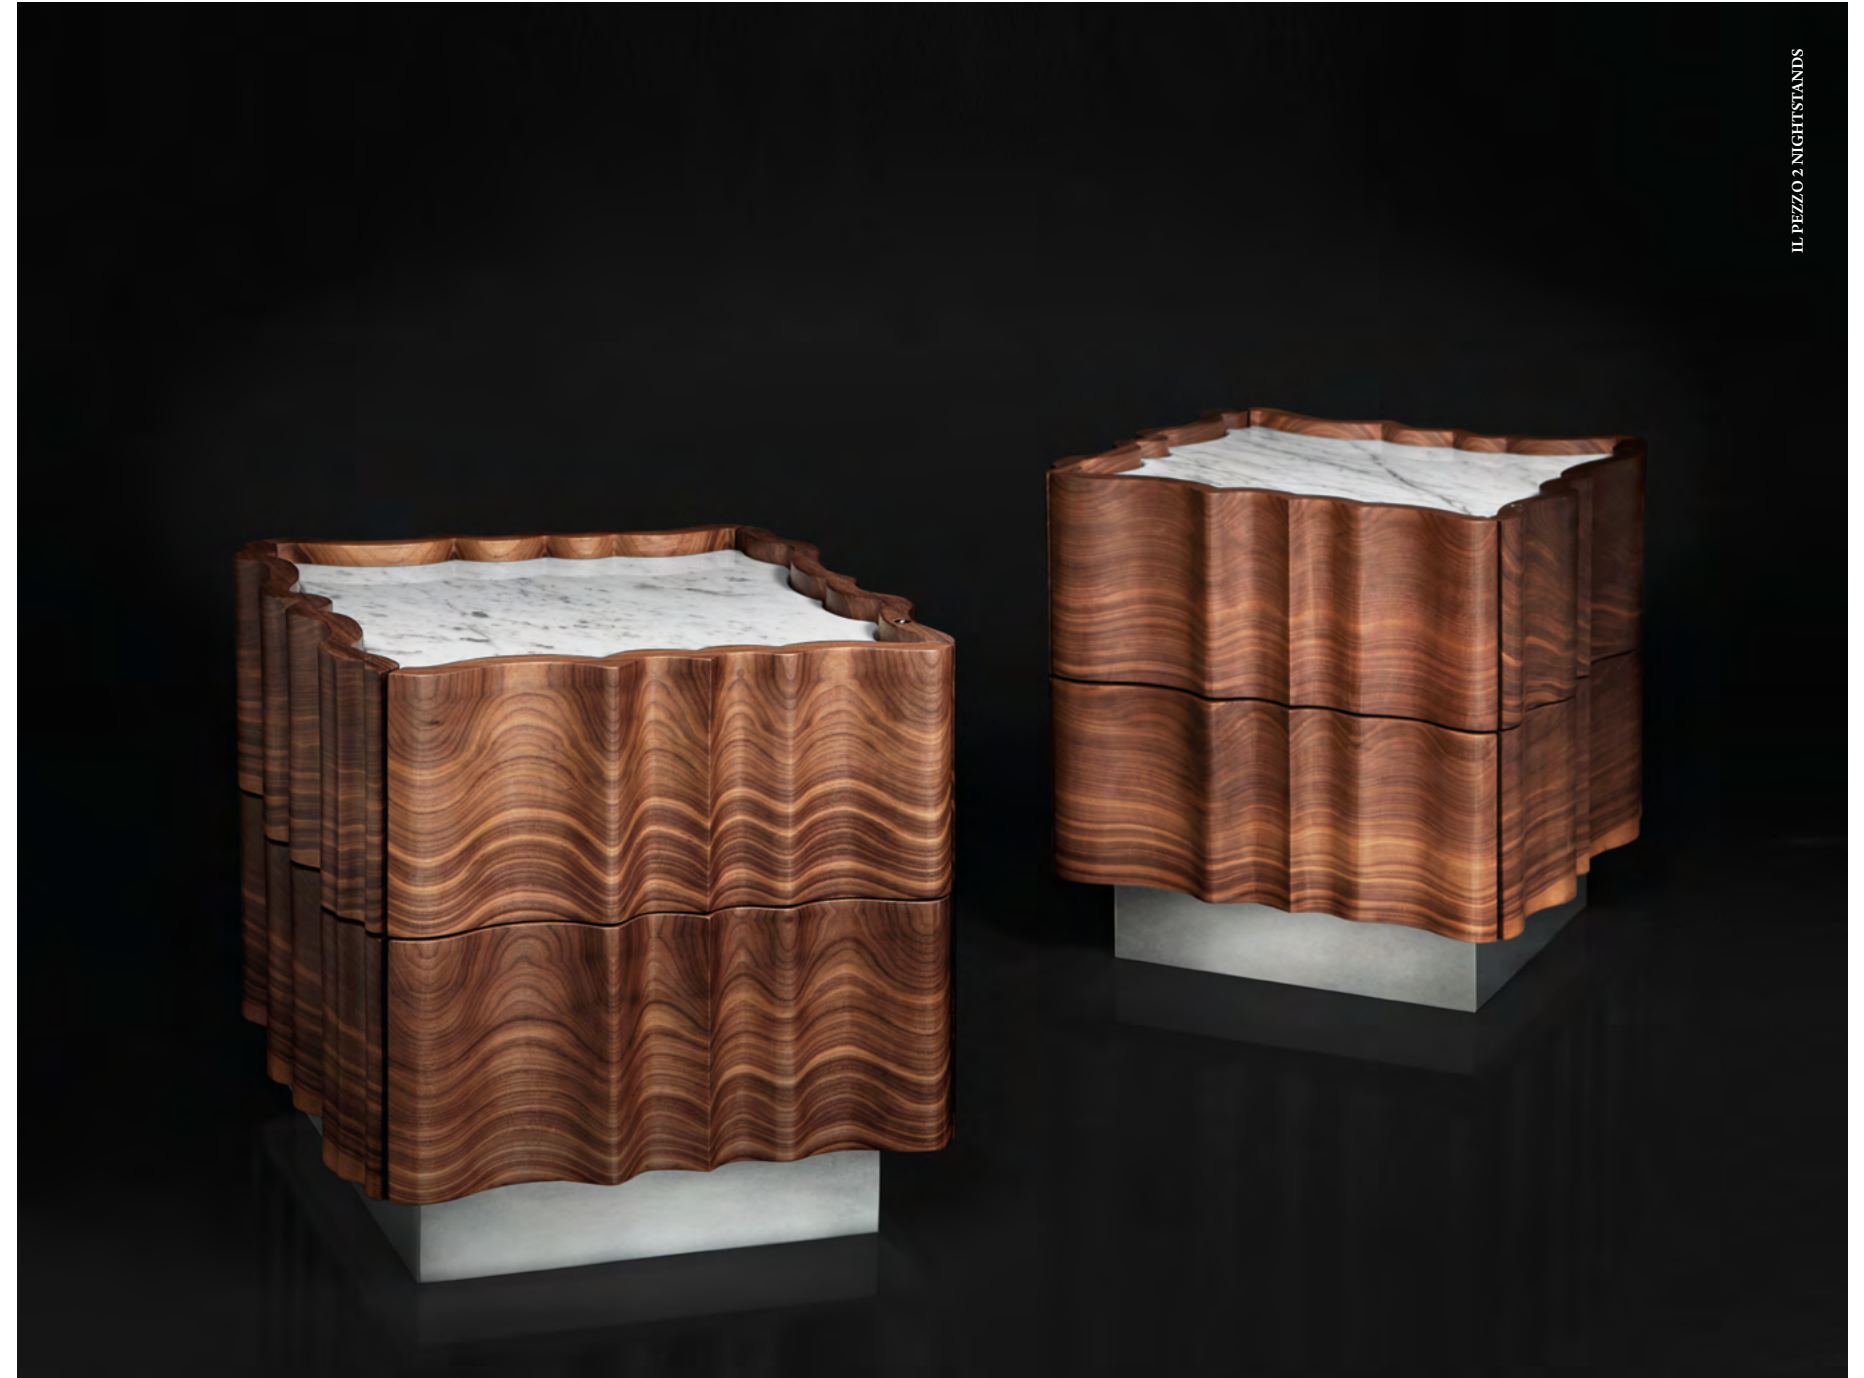

IL PEZZO 2

*Inspiring familiar
sensations, it gives its
own reading of time*

Classic, flowing and gentle contours, old pieces inspiring familiar and comforting sensations, giving their own reading of time. The shape of the structure allows the solid walnut to amaze by showing off its colours and grain.