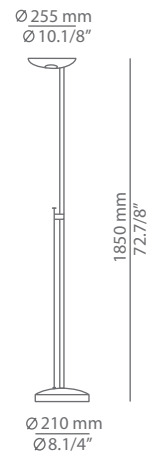

ICONS

P-1129 / P-1129L

floor lamp

Description

Floor lamp direct and indirect light.
Dimmer at seated level for easy access.

Ordering information

Product Code	Lamp
■ P-1129	<ul style="list-style-type: none"> ■ Hal. up to 300W / T3 / 118mm / R7s base 120V (included) / Dimmable ■ LED up to 300W / T3 / 118mm / R7s base 120V (not included) / Dimmable

Product Code	Lamp
■ P-1129L	<ul style="list-style-type: none"> ■ LED 33W (2700K / Ang 120° / >80 CRI) 120V (included) / Typ* 2900 lumens Dimmable Triac

Date	Type
Project	
Location	
Model #	Quantity
Specifier	

Pictures above might not show the specified dimensions or material. They are for illustration purposes only.

Finish	
■ 26 BLK	Black
■ 37 NI	Nickel
■ 61 S GLD	Satin Gold
■ 74 WH	White
■ CUSTOM	

Finish	
■ 37 NI	Nickel
■ CUSTOM	