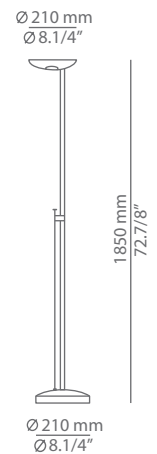

ICONS

P-1129 / P-1129L

floor lamp

Description

Floor lamp direct and indirect light.
Dimmer at seated level for easy access.

Ordering information

Product Code	Lamp
■ P-1129	<ul style="list-style-type: none"> ■ Hal. up to 300W / T3 / 118mm / R7s base 120V (included) / Dimmable ■ LED up to 300W / T3 / 118mm / R7s base 120V (not included) / Dimmable

Product Code	Lamp
■ P-1129L	<ul style="list-style-type: none"> ■ LED 33W (2700K / Ang 120° / >80 CRI) 120V (included) / Typ* 2900 lumens Dimmable Triac

Date	Type
Project	
Location	
Model #	Quantity
Specifier	

Pictures above might not show the specified dimensions or material. They are for illustration purposes only.

Finish	
■ 26 BLK	Black
■ 37 NI	Nickel
■ 61 S GLD	Satin Gold
■ 74 WH	White
■ CUSTOM	

Finish	
■ 37 NI	Nickel
■ CUSTOM	