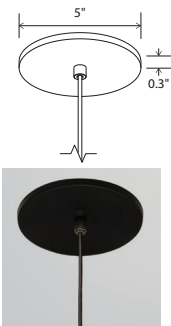

Ico 20

Ico 20  
pendant

Dimensions: 20" Ø, 9.5"  
 Materials: solid brass  
 Product weight: 6 lb  
 Light source: medium base E26 socket  
 Lamping: 1x E26 base, 60 W max  
 Bulbs not included  
 Input voltage: 250 V AC max  
 Textured Black Powdercoat (CM-049)  
 low profile round canopy with Black Cloth Covered Cord (CM-090)  
 Canopy dimensions: 5" Ø, 0.3"  
 See website for more canopy information  
 Field adjustable drop length: 0'9" min - 8'0" max  
 Suitable for a sloped ceiling  
 Specifications subject to change

low-profile round canopy

MATERIAL & FINISH OPTIONS

	Ico part # 06-240-20	R - C
Fixture Size	20"	
Shade Finish	spun solid brass (CM-091)	R
Suspension	corded (CM-008)	C
Includes	brushed brass (CM-008)	

After working with drum cymbals on a few custom projects, we grew to appreciate the design and engineering that goes into these beautiful objects. Cymbals have a simple form, rich texture, and a beautiful brass finish. Modernism is often about utilizing what already exists and repurposing things, which is what we did with this fixture. The Ico looks excellent when paired with a simple light bulb.