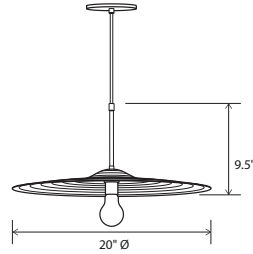

Ico 20

Ico 20  
pendant

Dimensions: 20" Ø, 9.5"  
 Materials: solid brass  
 Product weight: 6 lb  
 Light source: medium base E26 socket  
 Lamping: 1x E26 base, 60 W max  
 Bulbs not included  
 Input voltage: 250 V AC max  
 Textured Black Powdercoat (CM-049)  
 low profile round canopy with Black Cloth Covered Cord (CM-090)  
 Canopy dimensions: 5" Ø, 0.3"  
 See website for more canopy information  
 Field adjustable drop length: 0'9" min - 8'0" max  
 Suitable for a sloped ceiling  
 Specifications subject to change

low-profile round canopy

MATERIAL & FINISH OPTIONS

	Ico part # 06-240-20	R - C
Fixture Size	20"	
Shade Finish	spun solid brass (CM-091)	R
Suspension	corded (CM-008)	C
Includes	brushed brass (CM-008)	

After working with drum cymbals on a few custom projects, we grew to appreciate the design and engineering that goes into these beautiful objects. Cymbals have a simple form, rich texture, and a beautiful brass finish. Modernism is often about utilizing what already exists and repurposing things, which is what we did with this fixture. The Ico looks excellent when paired with a simple light bulb.