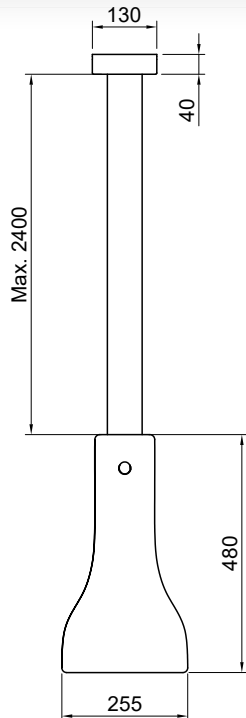

HIND RABII

LIGHTING STUDIO

FICO 1

Design by Chiamonte Marin Studio, 2018

CERAMIC			
Black	Mastic	White	
BELT			
Black leather	Cognac leather	White leather	Green velvet
Black velvet	Pisé velvet		

Mounting	Pendant	Dimmable	Yes (TRIAC, trailing edge)	Marking	CE IP20 F
Environment	indoor	Source	Included	Weight	3kgs
Lampshade	Ceramic		E27 led 13w 2700K 1100lm	Cord lenght	2000mm adjustable ; other length on request.
Frame	Cord & Metal	Voltage	220-250V		