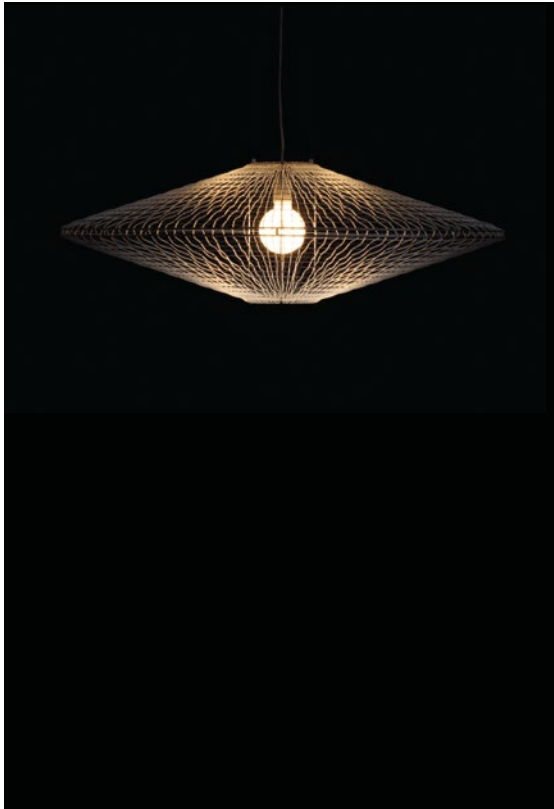

HALO

KENETHCOBONPUE

DISC LAMP
TRIPOD LAMP

nylon monofilament,
powder coated metal frame

DISC LAMP

90 cm
35 1/2"

90 cm
35 1/2"

 2 kg / 4 lbs

 7 kg / 15 lbs

 0.309 m³

1 x 100 watts

Surface mounted pre-wired lamp

E26 / E27

100-240 V AC 50/60 Hz

30 cm
11 3/4"

INDOOR nylon monofilament, powder coated metal frame

LHO-W-3511HD

White

TRIPOD LAMP

 2.50 kg / 6 lbs

 7.50 kg / 17 lbs

 0.137 m³

1 x 100 watts

Portable pre-wired lamp