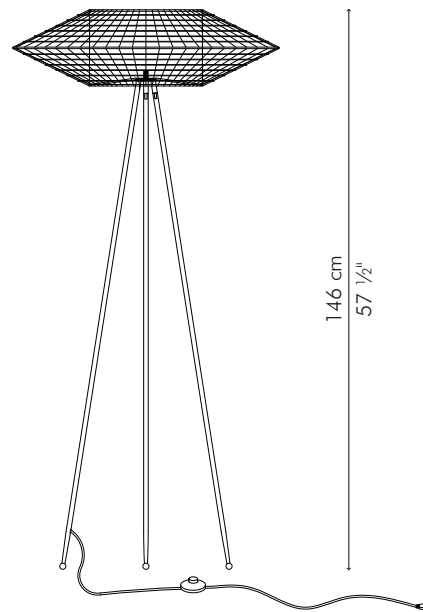

HALO

KENETHCOBONPUE

DISC LAMP
TRIPOD LAMP

nylon monofilament,
powder coated metal frame

DISC LAMP

90 cm
35 1/2"

90 cm
35 1/2"

 2 kg / 4 lbs

 7 kg / 15 lbs

 0.309 m³

1 x 100 watts

Surface mounted pre-wired lamp

E26 / E27

100-240 V AC 50/60 Hz

30 cm
11 3/4"

INDOOR nylon monofilament, powder coated metal frame

LHO-W-3511HD

White

TRIPOD LAMP

 2.50 kg / 6 lbs

 7.50 kg / 17 lbs

 0.137 m³

1 x 100 watts

Portable pre-wired lamp