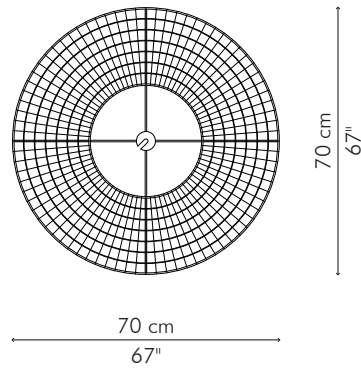

TRIPOD LAMP

2.50 kg / 6 lbs

7.50 kg / 17 lbs

0.137 m³

1 x 100 watts

Portable pre-wired lamp

E26 / E27

100-240 V AC 50/60 Hz

INDOOR nylon monofilament, powder coated metal frame

LHOT-W-2757

White