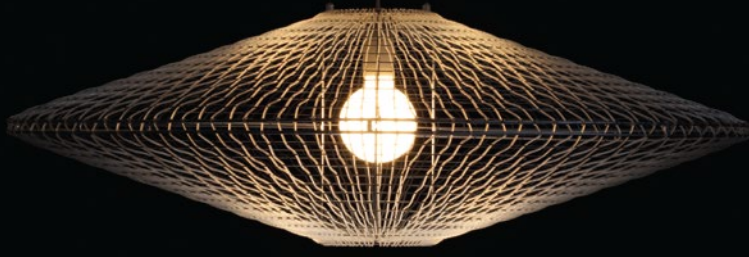

HALO

KENETHCOBONPUE

DISC LAMP
TRIPOD LAMP

nylon monofilament,
powder coated metal frame

DISC LAMP

90 cm
35 1/2"

90 cm
35 1/2"

 2 kg / 4 lbs

 7 kg / 15 lbs

 0.309 m³

1 x 100 watts

Surface mounted pre-wired lamp

E26 / E27

100-240 V AC 50/60 Hz

30 cm
11 3/4"

INDOOR nylon monofilament, powder coated metal frame

LHO-W-3511HD

White

TRIPOD LAMP

 2.50 kg / 6 lbs

 7.50 kg / 17 lbs

 0.137 m³

1 x 100 watts

Portable pre-wired lamp