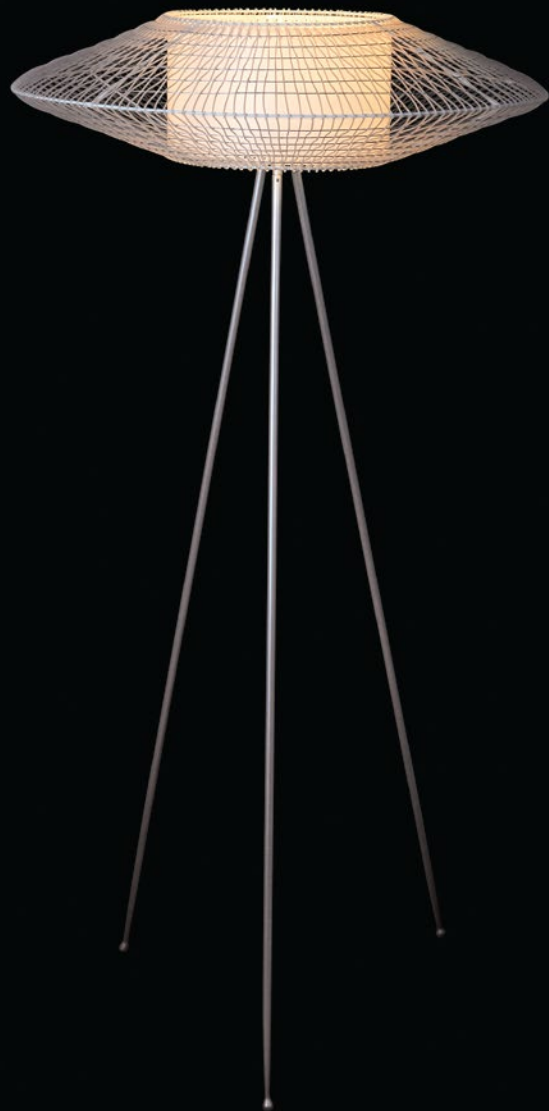

HALO

KENETHCOBONPUE

DISC LAMP
TRIPOD LAMP

nylon monofilament,
powder coated metal frame

DISC LAMP

90 cm
35 1/2"

90 cm
35 1/2"

 2 kg / 4 lbs

 7 kg / 15 lbs

 0.309 m³

1 x 100 watts

Surface mounted pre-wired lamp

E26 / E27

100-240 V AC 50/60 Hz

30 cm
11 3/4"

INDOOR nylon monofilament, powder coated metal frame

LHO-W-3511HD

White

TRIPOD LAMP

 2.50 kg / 6 lbs

 7.50 kg / 17 lbs

 0.137 m³

1 x 100 watts

Portable pre-wired lamp

E26 / E27

100-240 V AC 50/60 Hz

INDOOR nylon monofilament, powder coated metal frame

LHOT-W-2757

White