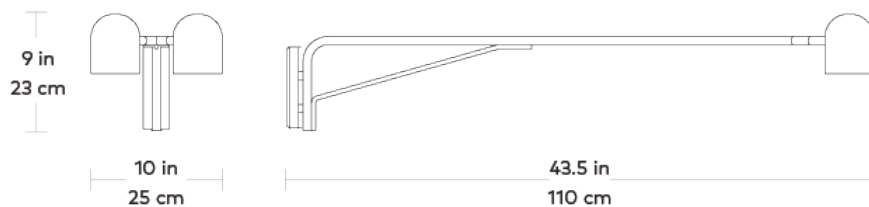

Tandem Swing Arm Lamp **NEW**

Gus*

FINISH > Black or White Powder Coated Metal

Form meets function in the forward-thinking Tandem lighting collection, which combines streamlined industrial aesthetics with a practical ethos, resulting in a simple yet stunning design. A white or black powder-coated finish shines when teamed with thoughtful details, like adjustable lamp heads, a fabric-covered cord and convenient hand switch. The adjustable swing arm allows you to customize the lighting as you please, bringing it closer when you want to curl up on the sofa with a book and allowing you to move it away from your sightline when you're deep in conversation.