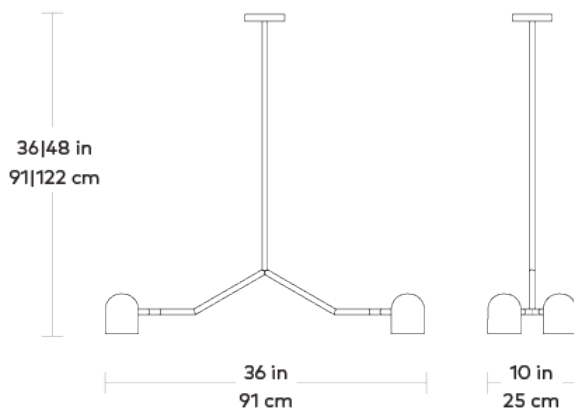

Tandem 4-Head Pendant Light **NEW**

Gus*

FINISH > Black or White Powder Coated Metal

Form meets function in the forward-thinking Tandem lighting collection, which combines streamlined industrial aesthetics with a practical ethos, resulting in a simple yet stunning design. A white or black powder-coated finish shines when teamed with thoughtful details, like adjustable lamp heads and contrasting chrome components. The elongated arms of the Tandem pendant make it an eye-catching option for above a dining table, kitchen island, or anywhere you want to add a dose of drama.