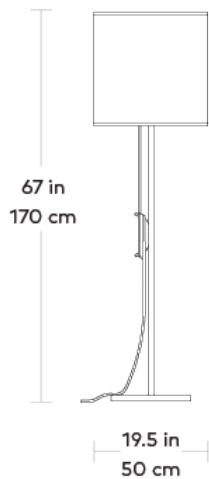

## Milton Floor Lamp **NEW**

**Gus\***

**FINISH** > Natural Ash Veneer  
**BASE** > Black Powder-Coated Base

A love letter to the beauty of nature, the Milton lighting collection focuses on the unique intricacy of woodgrain to create an illuminating drum design. Featuring an oversized shade made from natural wood veneer, the Milton Floor Lamp will stand proud in your room, captivating all who enter. The sleek black powder-coated base features a handy pronged holder to corral extra cord (no tripping here!), with a convenient foot switch for easy on-off functionality.