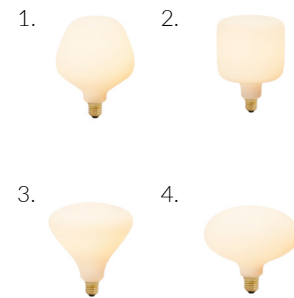

OUTER CARTON

Pc/ Ctn: 9
Gross weight: 11.9 lbs
Length: 15.0in
Width: 15.0in
Height: 8.3in

EAN US: 5060400150571