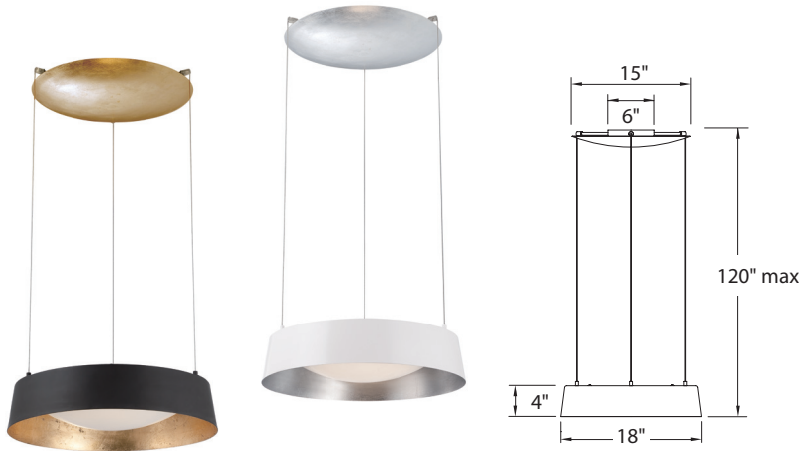

GILT – model: PD-51318

LED Pendants & Chandeliers

Fixture Type:

Catalog Number:

Project: _____

Location: _____

PRODUCT DESCRIPTION

A modern medallion glows above from LEDs lighting upward from the pendant while concealed down lighting delivers perfect illumination on tabletops and surfaces below. Hand finished in Dark Bronze with Gold Leaf interior or White with Silver Leaf interior for an opulent textured appeal.

FEATURES

- Transformer located in canopy
- Up & down light
- ETL/cETL listed for damp locations
- 277V option available (special order)
- Replaceable LED module
- 80,000 hour rated life
- Color Temp: 3000K
- CRI: 90

SPECIFICATIONS

- Construction:** Steel/Gold/Silver Leaf
- Light Source:** High output LED
- Dimming:** Dims to 10% with an electronic low voltage (ELV) dimmer
- Mounting:** Mounts directly to junction box
- Finish:** Gold Leaf with Dark Bronze (GL) and Silver Leaf with White (SL)

ORDER NUMBER

Model	Diameter	Watt	Voltage	LED Lumens	Delivered Lumens	Finish	Canopy-Interior/Exterior
PD-51318	18"	52W	120V	4050	1190	GL SL	Gold Leaf/Dark Bronze Silver Leaf/White

REPLACEMENT GLASS

Model	Fixture
RPL-GLA-51318-01	PD-51318