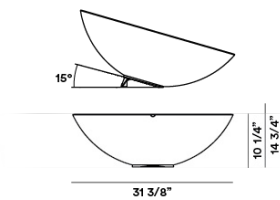

Floor lamp with diffused and direct down light. Rotational moulded polyethylene diffuser, porcelain stoneware top shelf, polyester powder coated zinc alloy die cast base. Adjustable light with an inclination up to an angle of 15° with respect to the supporting surface. Electrical cable covered in neoprene for outdoor use without switch on the cable, equipped with stare-mount.

Solar

SCHEMATIC & LIGHT EMISSION

MATERIAL

Rotational moulded polyethylene, gres and varnished metal

COLORS

ACCESSORIES

Solar

LIGHT SOURCE

26WE26

CERTIFICATIONS