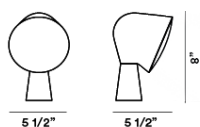

Binic, tavolo

technical details

FOSCARINI

Table lamp with direct light. Matt batch-dyed ABS base with metal ballast inside, upper part in glossy finish batch-dyed ABS with a white parabola and diffuser inside it, both in polycarbonate. ON/OFF switch on the transparent cable.

Binic

SCHEMATIC & LIGHT EMISSION

MATERIAL

Batch-dyed ABS and polycarbonate