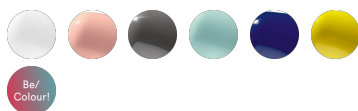

Binic, tavolo

by Ionna Vautrin

FOSCARINI

DESCRIPTION

Binic is the name of a small lighthouse on the coast of Brittany, the region the designer Ionna Vautrin comes from, which is the inspiring theme of this small table lamp filled with character. Its colorful and unusual shape whets the imagination and is immediately appealing. The round glossy finish upper volume is supported by a conical satin finish base, casting an intense and uniform spotlight downwards. With its palette of 6 trendy colours, Binic is in tune with the personality of whoever chooses his or her favourite version and it blends in seamlessly with a range of domestic environments and styles: a study, a child's or an adult's bedroom or a personal corner in a living room. A packaging designed by Ionna Vautrin herself, unique and fun like the lamp itself, suggests Binic as a "take away" object, to be given away as a present, or for personal use.

MATERIALS

Batch-dyed ABS and polycarbonate

COLORS

Anthracite, White, Blue, Yellow, Pink, Aquamarine, Be Colour! 01, Be Colour! 02, Be Colour! 03, Be Colour! 04, Be Colour! 05

Binic, tavolo

technical details

FOSCARINI

Table lamp with direct light. Matt batch-dyed ABS base with metal ballast inside, upper part in glossy finish batch-dyed ABS with a white parabola and diffuser inside it, both in polycarbonate. ON/OFF switch on the transparent cable.

Binic

SCHEMATIC & LIGHT EMISSION

MATERIAL

Batch-dyed ABS and polycarbonate

COLORS

LIGHT SOURCE

13WE12

CERTIFICATIONS