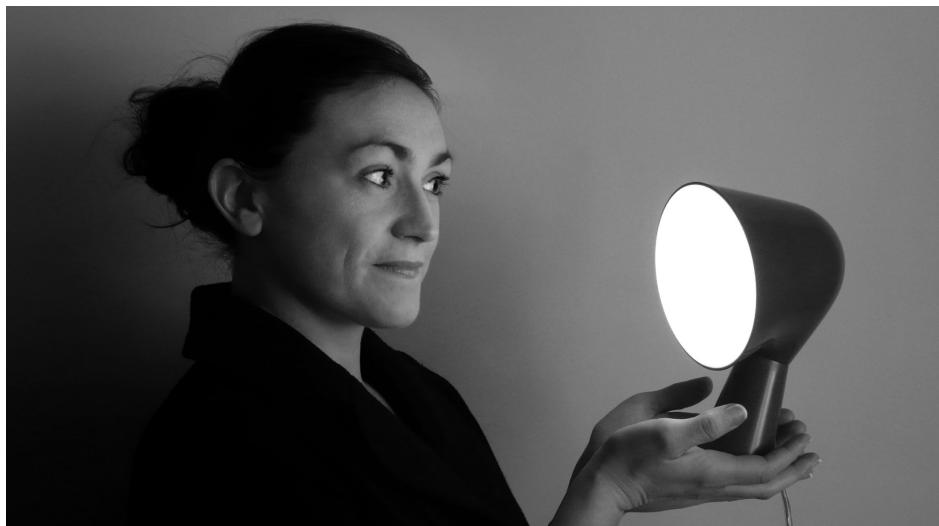

Binic, tavolo

by Ionna Vautrin

FOSCARINI

DESCRIPTION

Binic is the name of a small lighthouse on the coast of Brittany, the region the designer Ionna Vautrin comes from, which is the inspiring theme of this small table lamp filled with character. Its colorful and unusual shape whets the imagination and is immediately appealing. The round glossy finish upper volume is supported by a conical satin finish base, casting an intense and uniform spotlight downwards. With its palette of 6 trendy colours, Binic is in tune with the personality of whoever chooses his or her favourite version and it blends in seamlessly with a range of domestic environments and styles: a study, a child's or an adult's bedroom or a personal corner in a living room. A packaging designed by Ionna Vautrin herself, unique and fun like the lamp itself, suggests Binic as a "take away" object, to be given away as a present, or for personal use.

FOSCARINI

Table lamp with direct light. Matt batch-dyed ABS base with metal ballast inside, upper part in glossy finish batch-dyed ABS with a white parabola and diffuser inside it, both in polycarbonate. ON/OFF switch on the transparent cable.

Examples of this philosophy include the Binic table lamp, a small, friendly household spotlight, and the Chouchin family of lamps, with simple, familiar and complementary shapes and colours.

Binic, tavolo
family