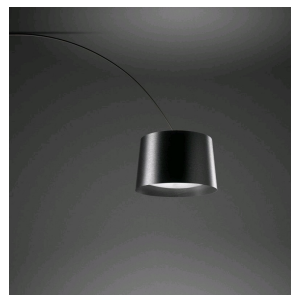

Twiggy Wood, sospensione
family

FOSCARINI

Twiggy