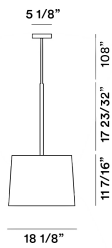

Twiggy Wood, sospensione

technical details

FOSCARINI

Suspension lamp for direct and indirect lighting. The diffuser is made by overlaying two sheets of blanched durmast oak. A bamboo ring with a thickness of several millimetres is placed on the upper and lower parts of the diffuser to reinforce the circumference. The decorative stem is in composite material on a liquid-coated fiberglass base. Self-supporting transparent power cable, ceiling plate in matt white ABS.

Twiggy Wood

SCHEMATIC & LIGHT EMISSION

MATERIAL

Limed durmast wood, fibreglass coated with composite material, PMMA, polycarbonate, painted metal and aluminium

COLORS

ACCESSORIES

Twiggy Wood

LIGHT SOURCE

LED included
34W
2700K 3840 lm CRI>90

CERTIFICATIONS