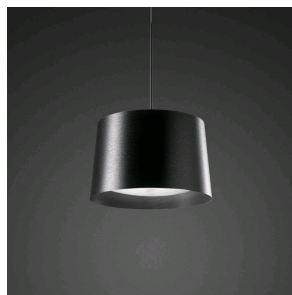

Twiggy Wood, sospensione
family

FOSCARINI

Twiggy