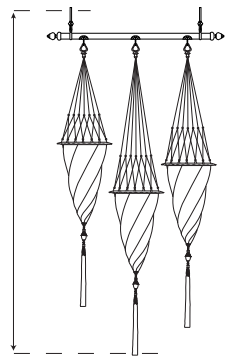

weight (x1) lb.2 oz.14 (1,3 kg)

. distance between one light point and the other 7 in. (cm 18)

. edges 5 1/8 in. (cm 13)

. suggested wattage (x1) x max 60W

. voltage 110/120V: E12 socket . 220/240V: E14 socket

art. G AF 019-3

overall length: 24 3/8 in. (cm 62)

+ max height (without extension):
49 1/4 in. (cm 126,5)

art. G AF 019-4

overall length: 31 1/2 in. (cm 80)

+ max height (without extension):
47 3/4 in. (cm 122,5)

art. G AF 019-5

overall length: 38 5/8 in. (cm 98)

+ max height (without extension):
47 3/4 in. (cm 122,5)

art. G AF 019-6

overall length: 45 3/4 in. (cm 116)

+ max height (without extension):
49 1/4 in. (cm 126,5)

art. G AF 019-9

overall length: 67 3/4 in. (cm 174)

+ max height (without extension):
48 3/4 in. (cm 123)