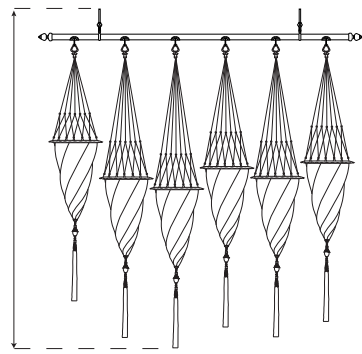

weight (x1) lb.2 oz.14 (1,3 kg)

. distance between one light point and the other 7 in. (cm 18)

. edges 5 1/8 in. (cm 13)

. suggested wattage (x1) x max 60W

. voltage 110/120V: E12 socket . 220/240V: E14 socket

art. G AF 019-3

overall length: 24 3/8 in. (cm 62)

+ max height (without extension):
49 1/4 in. (cm 126,5)

art. G AF 019-4

overall length: 31 1/2 in. (cm 80)

+ max height (without extension):
47 3/4 in. (cm 122,5)

art. G AF 019-5

overall length: 38 5/8 in. (cm 98)

+ max height (without extension):
47 3/4 in. (cm 122,5)

art. G AF 019-6

overall length: 45 3/4 in. (cm 116)

+ max height (without extension):
49 1/4 in. (cm 126,5)

art. G AF 019-7

overall length: 52 3/4 in. (cm 134)

+ max height (without extension):
47 3/4 in. (cm 122,5)

art. G AF 019-8

overall length: 61 in. (cm 156)

+ max height (without extension):
48 3/4 in. (cm 123)