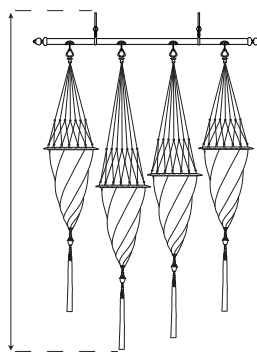

weight (x1) lb.2 oz.14 (1,3 kg)

. distance between one light point and the other 7 in. (cm 18)

. edges 5 1/8 in. (cm 13)

. suggested wattage (x1) x max 60W

. voltage 110/120V: E12 socket . 220/240V: E14 socket

art. G AF 019-3

overall length: 24 3/8 in. (cm 62)

+ max height (without extension):
49 1/4 in. (cm 126,5)

art. G AF 019-4

overall length: 31 1/2 in. (cm 80)

+ max height (without extension):
47 3/4 in. (cm 122,5)

art. G AF 019-5

overall length: 38 5/8 in. (cm 98)

+ max height (without extension):
47 3/4 in. (cm 122,5)

art. G AF 019-6

overall length: 45 3/4 in. (cm 116)

+ max height (without extension):
49 1/4 in. (cm 126,5)

art. G AF 019-7

overall length: 52 3/4 in. (cm 134)

+ max height (without extension):
47 3/4 in. (cm 122,5)

art. G AF 019-8

overall length: 61 in. (cm 156)

+ max height (without extension):
48 3/4 in. (cm 123)