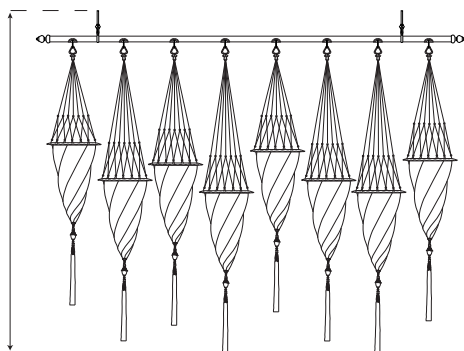

weight (x1) lb.2 oz.14 (1,3 kg)

. distance between one light point and the other 7 in. (cm 18)

. edges 5 1/8 in. (cm 13)

. suggested wattage (x1) x max 60W

. voltage 110/120V: E12 socket . 220/240V: E14 socket

art. G AF 019-5

overall length: 38 5/8 in. (cm 98)

+ max height (without extension):
47 3/4 in. (cm 122,5)

art. G AF 019-6

overall length: 45 3/4 in. (cm 116)

+ max height (without extension):
49 1/4 in. (cm 126,5)

art. G AF 019-7

overall length: 52 3/4 in. (cm 134)

+ max height (without extension):
47 3/4 in. (cm 122,5)

art. G AF 019-8

overall length: 61 in. (cm 156)

+ max height (without extension):
48 3/4 in. (cm 123)

art. G AF 019-9

overall length: 67 3/4 in. (cm 174)

+ max height (without extension):
48 3/4 in. (cm 123)