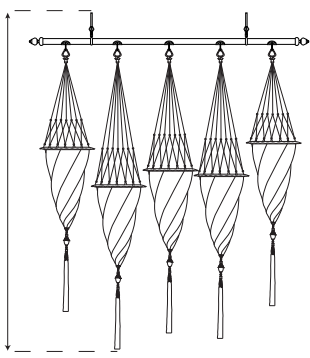

weight (x1) lb.2 oz.14 (1,3 kg)

. distance between one light point and the other 7 in. (cm 18)

. edges 5 1/8 in. (cm 13)

. suggested wattage (x1) x max 60W

. voltage 110/120V: E12 socket . 220/240V: E14 socket

art. G AF 019-3

overall length: 24 3/8 in. (cm 62)

+ max height (without extension):
49 1/4 in. (cm 126,5)

art. G AF 019-4

overall length: 31 1/2 in. (cm 80)

+ max height (without extension):
47 3/4 in. (cm 122,5)

art. G AF 019-5

overall length: 38 5/8 in. (cm 98)

+ max height (without extension):
47 3/4 in. (cm 122,5)

art. G AF 019-6

overall length: 45 3/4 in. (cm 116)

+ max height (without extension):
49 1/4 in. (cm 126,5)

art. G AF 019-7

overall length: 52 3/4 in. (cm 134)

+ max height (without extension):
47 3/4 in. (cm 122,5)

art. G AF 019-8

overall length: 61 in. (cm 156)

+ max height (without extension):
48 3/4 in. (cm 123)