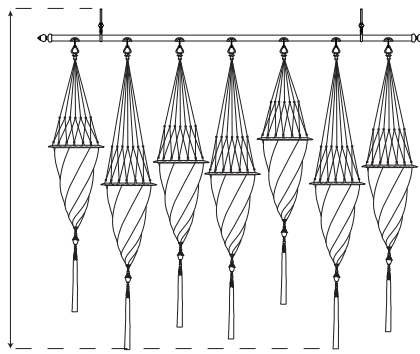

weight (x1) lb.2 oz.14 (1,3 kg)

. distance between one light point and the other 7 in. (cm 18)

. edges 5 1/8 in. (cm 13)

. suggested wattage (x1) x max 60W

. voltage 110/120V: E12 socket . 220/240V: E14 socket

art. G AF 019-3

overall length: 24 3/8 in. (cm 62)

+ max height (without extension):
49 1/4 in. (cm 126,5)

art. G AF 019-4

overall length: 31 1/2 in. (cm 80)

+ max height (without extension):
47 3/4 in. (cm 122,5)

art. G AF 019-5

overall length: 38 5/8 in. (cm 98)

+ max height (without extension):
47 3/4 in. (cm 122,5)

art. G AF 019-6

overall length: 45 3/4 in. (cm 116)

+ max height (without extension):
49 1/4 in. (cm 126,5)

art. G AF 019-7

overall length: 52 3/4 in. (cm 134)

+ max height (without extension):
47 3/4 in. (cm 122,5)

art. G AF 019-8

overall length: 61 in. (cm 156)

+ max height (without extension):
48 3/4 in. (cm 123)