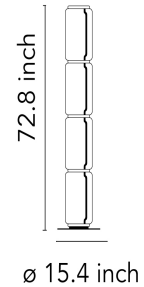

## Noctambule F4 Low Cylinder Small Base - Specification Sheet by Konstantin Grcic, 2019

---

Mounting	Free Standing
Lamp (Bulb) Description	45W 1343lm -2700K - CRI 90
Environment	Indoor - Dry Location
Technical and Product Description	<p>Noctambule, created by renowned designer Konstantin Grcic for FLOS, is an innovative lighting system that comes in an array of artful designs. A transparent hand-blown glass cylinder, surrounded on both top and bottom by discrete LED technology, is the foundation of this product. The fixtures built from these units form columns of light at varying heights that illuminate at the intersection between each module.</p> <p>Configurable as a hanging or standing lamp, Noctambule features additional components that allow for numerous options. The cylindrical body is available at a low and high height, and a dome- or cone-shaped head can be selected if a more direct light source is desired. Dimming capabilities can be configured in the power supply unit within the ceiling rose, or as a pedal-operated panel on the power cord.</p>

### Dimensional Image

---

### Physical

---

Cord Length (inches)	78.74"
Construction Material	Die-cast aluminum, Blown crystal
Weight	48.5 lbs

---