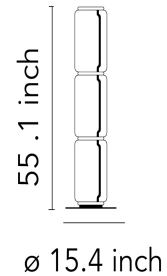

## Noctambule F3 Low Cylinder Small Base - Specification Sheet by Konstantin Grcic, 2019

---

Mounting	Free Standing
Lamp (Bulb) Description	36W 1057lm -2700K - CRI 90
Environment	Indoor - Dry Location
Technical and Product Description	<p>Noctambule, created by renowned designer Konstantin Grcic for FLOS, is an innovative lighting system that comes in an array of artful designs. A transparent hand-blown glass cylinder, surrounded on both top and bottom by discrete LED technology, is the foundation of this product. The fixtures built from these units form columns of light at varying heights that illuminate at the intersection between each module.</p> <p>Configurable as a hanging or standing lamp, Noctambule features additional components that allow for numerous options. The cylindrical body is available at a low and high height, and a dome- or cone-shaped head can be selected if a more direct light source is desired. Dimming capabilities can be configured in the power supply unit within the ceiling rose, or as a pedal-operated panel on the power cord.</p>

### Dimensional Image

### Physical

---

Cord Length (inches)	78.74"
Construction Material	Die-cast aluminum, Blown crystal
Weight	39.68 lbs