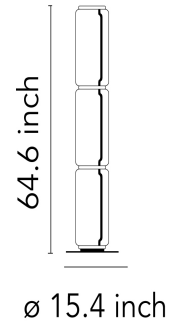

## Noctambule F3 High Cylinder Small Base - Specification Sheet by Konstantin Grcic, 2019

---

Mounting	Free Standing
Lamp (Bulb) Description	36W 1093lm -2700K - CRI 90
Environment	Indoor - Dry Location
Technical and Product Description	<p>Noctambule, created by renowned designer Konstantin Grcic for FLOS, is an innovative lighting system that comes in an array of artful designs. A transparent hand-blown glass cylinder, surrounded on both top and bottom by discrete LED technology, is the foundation of this product. The fixtures built from these units form columns of light at varying heights that illuminate at the intersection between each module.</p> <p>Configurable as a hanging or standing lamp, Noctambule features additional components that allow for numerous options. The cylindrical body is available at a low and high height, and a dome- or cone-shaped head can be selected if a more direct light source is desired. Dimming capabilities can be configured in the power supply unit within the ceiling rose, or as a pedal-operated panel on the power cord.</p>

### Dimensional Image

---

### Physical

---

Cord Length (inches)	78.74"
Construction Material	Die-cast aluminum, Blown crystal
Weight	42.99 lbs

---