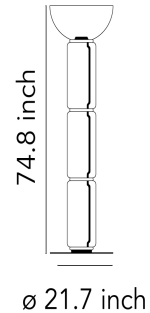

FLOS

Noctambule F3 High Cylinder and Bowl Big Base - Specification Sheet by Konstantin Grcic, 2019

Mounting	Free Standing
Lamp (Bulb) Description	54W 1493lm -2700K - CRI 90
Environment	Indoor - Dry Location
Technical and Product Description	<p>Noctambule, created by renowned designer Konstantin Grcic for FLOS, is an innovative lighting system that comes in an array of artful designs. A transparent hand-blown glass cylinder, surrounded on both top and bottom by discrete LED technology, is the foundation of this product. The fixtures built from these units form columns of light at varying heights that illuminate at the intersection between each module.</p> <p>Configurable as a hanging or standing lamp, Noctambule features additional components that allow for numerous options. The cylindrical body is available at a low and high height, and a dome- or cone-shaped head can be selected if a more direct light source is desired. Dimming capabilities can be configured in the power supply unit within the ceiling rose, or as a pedal-operated panel on the power cord.</p>

 F0266000

Dimensional Image

Electrical

Voltage	100-240V
Switching	Foot Dimmer switch that provide ON-OFF functions and 10-100% light adjustment with memory
IP Rating	IP20

Physical

Cord Length (inches)	78.74"
Construction Material	Die-cast aluminum, Blown crystal
Weight	63.93 lbs