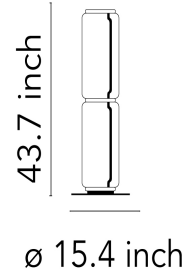

## Noctambule F2 High Cylinder Small Base - Specification Sheet by Konstantin Grcic, 2019

---

Mounting	Free Standing
Lamp (Bulb) Description	27W 795lm -2700K - CRI 90
Environment	Indoor - Dry Location
Technical and Product Description	<p>Noctambule, created by renowned designer Konstantin Grcic for FLOS, is an innovative lighting system that comes in an array of artful designs. A transparent hand-blown glass cylinder, surrounded on both top and bottom by discrete LED technology, is the foundation of this product. The fixtures built from these units form columns of light at varying heights that illuminate at the intersection between each module.</p> <p>Configurable as a hanging or standing lamp, Noctambule features additional components that allow for numerous options. The cylindrical body is available at a low and high height, and a dome- or cone-shaped head can be selected if a more direct light source is desired. Dimming capabilities can be configured in the power supply unit within the ceiling rose, or as a pedal-operated panel on the power cord.</p>

### Dimensional Image

### Physical

---

Cord Length (inches)	78.74"
Construction Material	Die-cast aluminum, Blown crystal
Weight	33.06 lbs