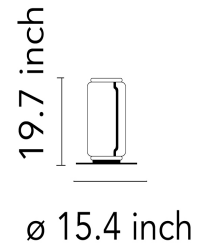

## Noctambule F1 Low Cylinder Small Base - Specification Sheet by Konstantin Grcic, 2019

---

Mounting	Free Standing
Lamp (Bulb) Description	18W 485lm -2700K - CRI 90
Environment	Indoor - Dry Location
Technical and Product Description	<p>Noctambule, created by renowned designer Konstantin Grcic for FLOS, is an innovative lighting system that comes in an array of artful designs. A transparent hand-blown glass cylinder, surrounded on both top and bottom by discrete LED technology, is the foundation of this product. The fixtures built from these units form columns of light at varying heights that illuminate at the intersection between each module.</p> <p>Configurable as a hanging or standing lamp, Noctambule features additional components that allow for numerous options. The cylindrical body is available at a low and high height, and a dome- or cone-shaped head can be selected if a more direct light source is desired. Dimming capabilities can be configured in the power supply unit within the ceiling rose, or as a pedal-operated panel on the power cord.</p>

### Dimensional Image

### Physical

---

Cord Length (inches)	78.74"
Construction Material	Die-cast aluminum, Blown crystal
Weight	22.4 lbs

---