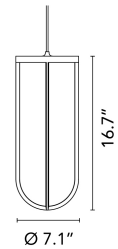

### Physical

---

Supply	LED driver
Construction Material	Aluminum, Glass
Weight	2.8 lbs

---

● F018D25AU30 Black

### Dimensional Image

IN VITRO SUSPENSION