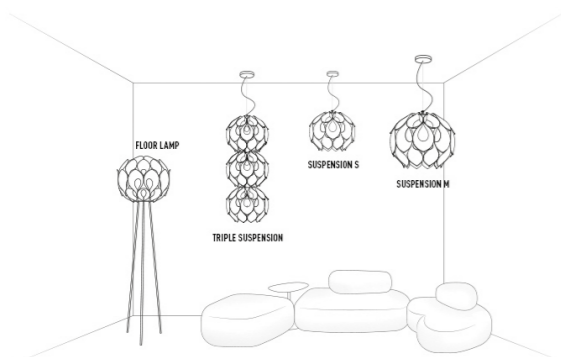

FLORA design by Zanini De Zanine

Compendium page 130

PRODOTTI	MISURE	COLORI	CODICE
SUSPENSION MEDIUM Bulbs E27: 3 X 10W LED Filament Made of: Lentiflex® / Goldflex® / Steelflex® Pewterflex® / Copperflex® / Methacrylate With: MagneticSystem® / Hand-finished Sphere Ceiling rose matching colour (metalized version) Weight: net Kg 3,0 - gross Kg 4,0 Package: 55 x 56 x h.44 cm	h1: maximum cable length	☐ WHITE ☒ PURPLE ☒ YELLOW ☐ BLU ☒ GOLD ☐ SILVER ☒ COPPER ☒ PEWTER	FLO85SOS0002W_000 FLO85SOS0002P_000 FLO85S00002G_000 FLO85SOS0002B_000 FLO85SOS0002O_000 FLO85SOS0002S_000 FLO85SOS0002RA000 FLO85SOS0002PE000
SUSPENSION SMALL Bulbs E27: 2 X 10W LED Filament Made of: Lentiflex® / Goldflex® / Steelflex® Pewterflex® / Copperflex® / Methacrylate With: MagneticSystem® / Hand-finished Sphere Ceiling rose matching colour (metalized version) Weight: net Kg 1,0 - gross Kg 2,0 Package: 40 x 40 x h30cm	h1: maximum cable length	☐ WHITE ☒ PURPLE ☒ YELLOW ☐ BLU ☒ GOLD ☐ SILVER ☒ COPPER ☒ PEWTER	FLO85SOS0001W_000 FLO85SOS0001P_000 FLO85S00001G_000 FLO85SOS0001B_000 FLO85SOS0001O_000 FLO85SOS0001S_000 FLO85SOS0001RA000 FLO85SOS0001PE000
SUSPENSION TRIPLE Bulbs E14: 3 X 5W LED Filament Made of: Lentiflex® Weight: net Kg 2,5 - gross Kg 3,5 Package: 40 x 40 x h90cm	h1: maximum cable length	☐ WHITE ☒ PURPLE ☒ YELLOW ☐ BLU	FLO85SOS0003W_000 FLO85SOS0003P_000 FLO85SOS0003G_000 FLO85SOS0003B_000

FLORA ENTIRE COLLECTION