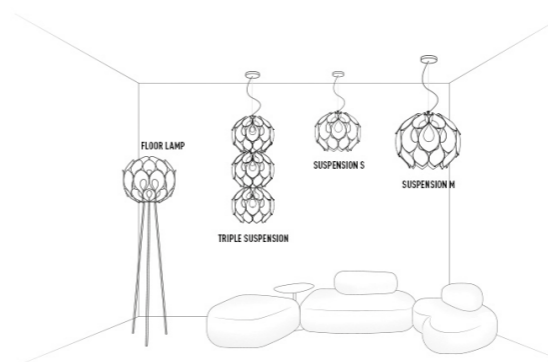

FLORA ENTIRE COLLECTION