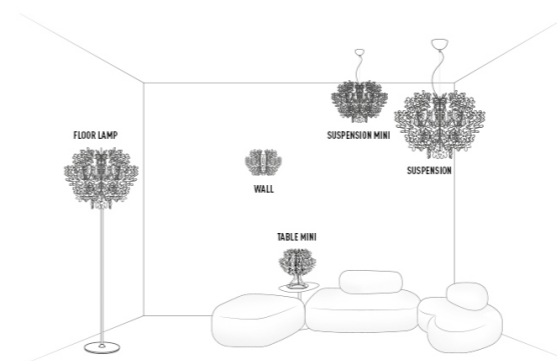

PRODOTTI	MISURE	COLORI	CODICE
TABLE LAMP - FIORELLINA Bulbs E14: 1 X 5W LED Filament Made of: Opalflex® / Cristalflex® Goldflex® / Steelflex® / Copperflex® With: Base matching colour (metallized version) Weight: net Kg 1,00 - gross Kg 1,50 Package: 34 x 39 x h38cm		WHITE FUMÉ GOLD SILVER COPPER	FI014TAV0001W FI014TAV0001F FI014TAV0001O FI014TAV0001S FI014TAV0001RA
FLOOR LAMP Bulbs E27: 1 X 10W LED Filament Made of: Opalflex® / Cristalflex® With: Stainless Steel base and stem Weight: net Kg 5,74 - gross Kg 8,20 Package: A 3,70kg 39 x 36 x h10,5cm B 3,00kg 57 x 28 x h36cm C 1,50kg 9 x 9 x h167cm		WHITE FUMÉ	FI014PST0000W FI014PST0000F

FIORELLA ENTIRE COLLECTION

ENERGY CLASS

This luminaire is compatible with bulbs of the energy classes:

SLAMP: FIORELLA

874/2012