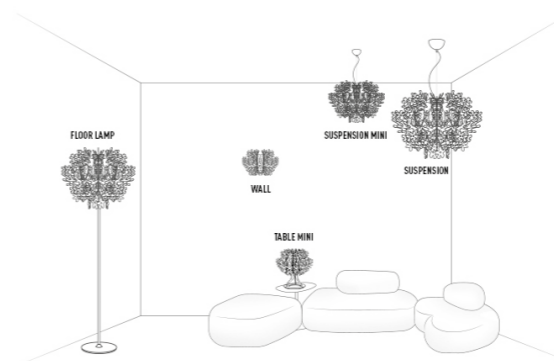

PRODOTTI	MISURE	COLORI	CODICE
TABLE LAMP - FIORELLINA Bulbs E14: 1 X 5W LED Filament Made of: Opalflex® / Cristalflex® Goldflex® / Steelflex® / Copperflex® With: Base matching colour (metallized version) Weight: net Kg 1,00 - gross Kg 1,50 Package: 34 x 39 x h38cm		☐ WHITE ☐ FUMÉ ☐ GOLD ☐ SILVER ☐ COPPER	FI014TAV0001W FI014TAV0001F FI014TAV0001O FI014TAV0001S FI014TAV0001RA
FLOOR LAMP Bulbs E27: 1 X 10W LED Filament Made of: Opalflex® / Cristalflex® With: Stainless Steel base and stem Weight: net Kg 5,74 - gross Kg 8,20 Package: A 3,70kg 39 x 36 x h10,5cm B 3,00kg 57 x 28 x h36cm C 1,50kg 9 x 9 x h167cm		☐ WHITE ☐ FUMÉ	FI014PST0000W FI014PST0000F

FIORELLA ENTIRE COLLECTION

ENERGY CLASS

This luminaire is compatible with bulbs of the energy classes:

SLAMP: FIORELLA

874/2012