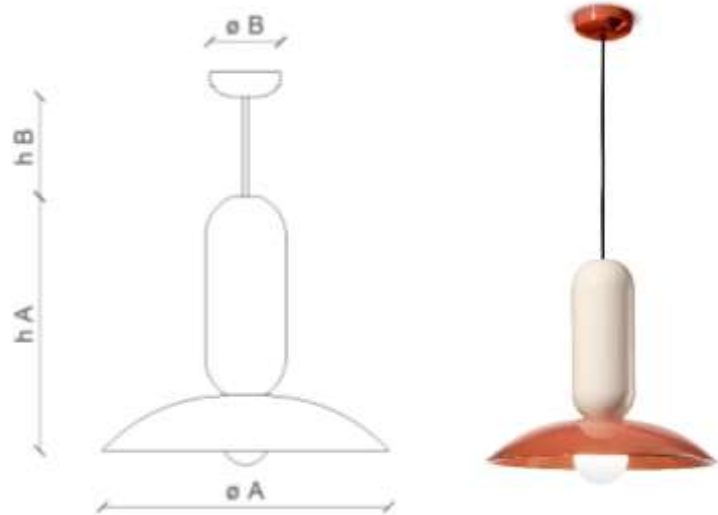

TECHNICAL DRAWING

SAFETY STANDARDS

SPECIFIC INFORMATION

Height A	14.2"	Socket	1 x E26
Height B	35"	Max Power	40 Watt
Ø mounting plate	4.70"	U.L.	Yes
Ø lampshade	15.7"	Voltage	120
Materials	Ceramic	Weight lbs	6,72
IP	20	Adjustability	Yes
Class	I		

AVAILABLE FINISHES

TUP
TURCHESE + ARANCIO
POKE'

APC
ARANCIO POKE' + CREMA

CRT
CREMA + TURCHESE

Ferroluce Srl

Production Department : Z.I. - via Armentaressa, 10 - Zip code: 34076 Romans d'Isonzo - Gorizia - ITALIA