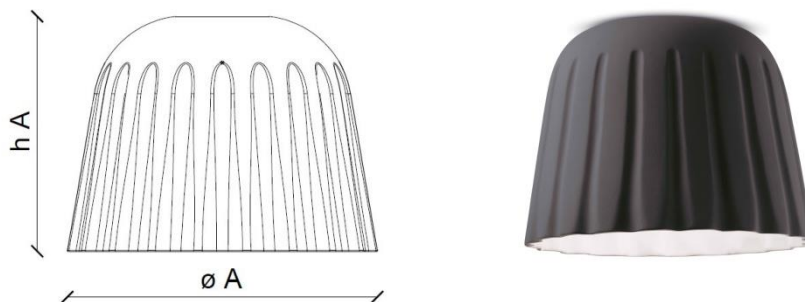

CODE	C2573
COLLECTION	DECO'
DATE	04/10/23
REV.	01
BRAND	FERROLUCE

TECHNICAL DRAWING

SAFETY STANDARDS

SPECIFIC INFORMATION

Height A	11.41"	Max Power	40 Watt
Ø lampshade	15.74"	U.L.	Yes
Materials	Ceramic	Voltage	120
Usage	Dry locations only	Weight lbs	10.80
Class	I	Adjustability	No
Socket	1 x E26