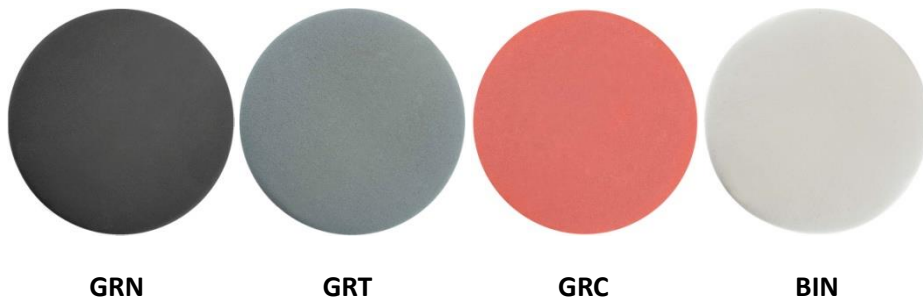

AVAILABLE FINISHES

GRN

GRT

GRC

BIN

Ferroluce Srl

Production Department : Z.I. - via Armentaressa, 10 - Zip code: 34076 Romans d'Isonzo - Gorizia - ITALIA

Contacts: e-mail info@ferroluce.it - Tel. +39 0481 909541