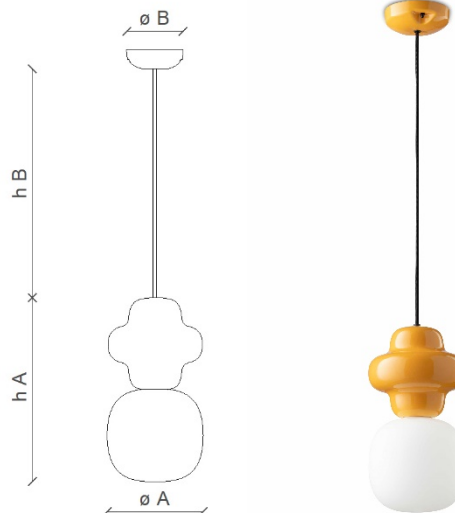

CODE	C2681
COLLECTION	DECO'
DATE	10/10/23
REV.	00
BRAND	FERROLUCE

TECHNICAL DRAWING

SAFETY STANDARDS

SPECIFIC INFORMATION

Height A	12.59"	Socket	1 x E12
Height B	40" (max)	Max Power	28 Watt
Ø mounting plate	4.70"	U.L.	Yes
Ø lampshade	6.69"	Voltage	120
Materials	Ceramic - Glass	Weight lbs	4.67
Usage	Dry locations only	Adjustability	Yes
Class	I		