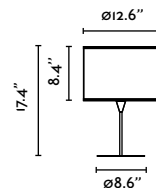

Mambo Table M
Faro Lab

Mambo Table S
Faro Lab

Material	Structure Steel
	Shade Rattan
Light Source	1 E26 LED Type A max. 15W Excl.
Voltage (V/Hz)	120V/60Hz
Cable	61.02in
Location	Dry locations only

Material	Structure Steel
	Shade Rattan
Light Source	1 E26 LED Type A max. 15W Excl.
Voltage (V/Hz)	120V/60Hz
Cable	61.02in
Location	Dry locations only