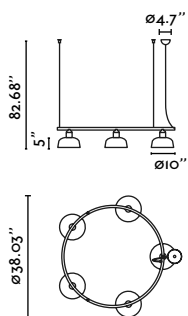

Tatawin Glass M Circular
Adolfo Abejón

- 20343-119-5L-US ● **Structure** Satin Black
  ● **Shade** Opal
- 20343-120-5L-US ● **Structure** Satin Black
  ● **Shade** Gloss Black

Material	Structure Steel
	Shade Glass
Light Source	5 E26 LED Type A max. 15W Excl.
Voltage (V/Hz)	120V/60Hz
Cable	78.74in
Location	Dry locations only

Tatawin Metal M Circular
Adolfo Abejón

- 20343-145-5L-US ● **Structure** Satin Black
  ● **Shade** Gloss White
- 20343-146-5L-US ● **Structure** Satin Black
  ● **Shade** Gloss Black
- 20343-147-5L-US ● **Structure** Satin Black
  ● **Shade** Gloss Grayish Blue
- 20343-148-5L-US ● **Structure** Satin Black
  ● **Shade** Gloss Reddish Orange
- 20343-149-5L-US ● **Structure** Satin Black
  ● **Shade** Gloss Green

Material	Structure Steel
	Shade Steel
Light Source	5 E26 LED Type A max. 15W Excl.
Voltage (V/Hz)	120V/60Hz
Cable	78.74in
Location	Dry locations only