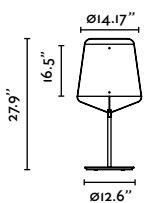

Stood Table
Lucid Product Design

29846-US
● Structure Matt Black
● Shade Cherry Wood

Stood Floor
Lucid Product Design

29847-US
● Structure Matt Black
● Shade Cherry Wood

Stood Wall
Lucid Product Design

29844-US
● Structure Matt Black
● Shade Cherry Wood

Material	Structure Steel
	Shade Wood
Light Source	1 E26 LED Type A max. 15W Excl.
Voltage (V/Hz)	120V/60Hz
Cable	62.99in
Location	Dry locations only

Material	Structure Steel
	Shade Wood
Light Source	1 E26 LED Type A max. 15W Excl.
Voltage (V/Hz)	120V/60Hz
Cable	90.55in
Location	Dry locations only

Material	Structure Steel
	Shade Wood
Light Source	1 E26 LED Type A max. 15W Excl.
Voltage (V/Hz)	120V/60Hz
Location	Dry locations only