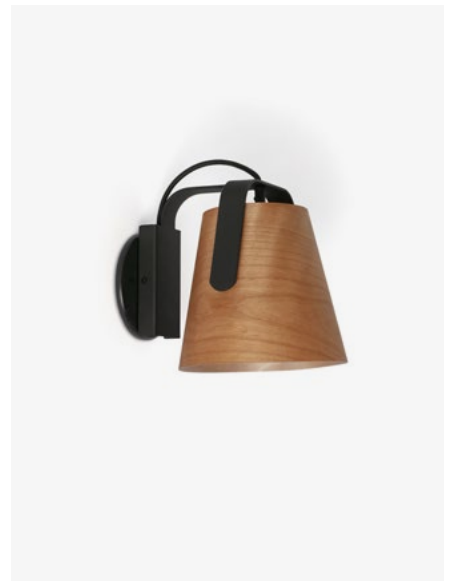

# Stood

**Stood Table**  
Lucid Product Design

29846-US  
● Structure Matt Black  
● Shade Cherry Wood

**Stood Floor**  
Lucid Product Design

29847-US  
● Structure Matt Black  
● Shade Cherry Wood

**Stood Wall**  
Lucid Product Design