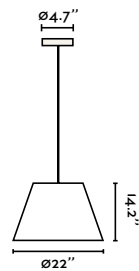

Sumba Table S
Faro Lab

Material	Structure Steel Shade Rattan
Light Source	1 E26 LED Type A max. 15W Excl.
Voltage (V/Hz)	120V/60Hz
Cable	61.02in
Location	Dry locations only

Sumba Pendant
Faro Lab

Material	Structure Steel Shade Rattan
Light Source	1 E26 LED Type A max. 15W Excl.
Voltage (V/Hz)	120V/60Hz
Cable	78.74in
Location	Dry locations only