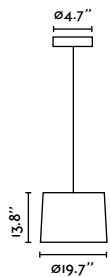

**Samba Pendant 500**  
Faro Lab

- 64315-44-US ● Structure Matt Black  
● Shade Beige

---

- 64315-45-US ● Structure Matt Black  
● Shade Yellow

---

- 64315-46-US ● Structure Matt Black  
● Shade Green

<b>Material</b>	<b>Structure</b> Steel
	<b>Shade</b> Textile
	<b>Diffuser</b> Papyrus
<b>Light Source</b>	1 E26 LED Type A max. 15W Excl.
<b>Voltage (V/Hz)</b>	120V/60Hz
<b>Cable</b>	66.93in
<b>Location</b>	Dry locations only