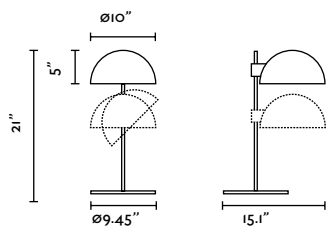

Dominica Table
Faro Lab

- 20033-122-US ● Structure Matt Black
  ● Shade Beige
- 20033-123-US ● Structure Black
  ● Shade Black

Material	Structure Steel
	Shade Steel
Light Source	1 E26 LED Type A max. 15W Excl.
Voltage (V/Hz)	120V/60Hz
Cable	82.68in
Location	Dry locations only

Dominica Floor
Faro Lab

- 20034-122-US ● Structure Matt Black
  ● Shade Beige
- 20034-123-US ● Structure Black
  ● Shade Black

Material	Structure Steel
	Shade Steel
Light Source	1 E26 LED Type A max. 15W Excl.
Voltage (V/Hz)	120V/60Hz
Cable	82.68in
Location	Dry locations only

Back
to index