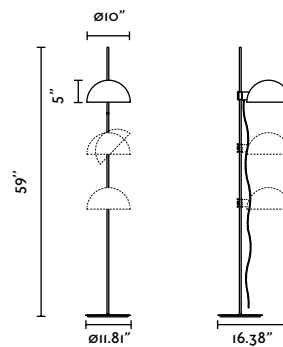

Back
to index