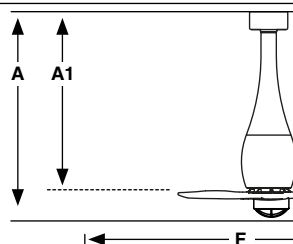

Measurements

Surface

M

A: 494/19.45" A1: 420/16.54" F: ø1280/50.4"