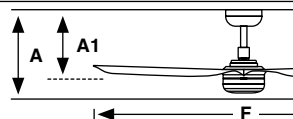

Measurements

Surface
M
A: 277/10.91" A1: 190/7.48" F: ø1320/52"