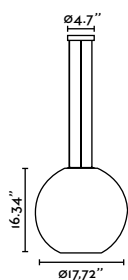

Aire 450
Héctor Serrano

20406-US ● Structure White
● Shade Translucent

Aire 650
Héctor Serrano

20407-US ● Structure White
● Shade Translucent

Aire 850
Héctor Serrano

20408-US ● Structure White
● Shade Translucent

Material	Structure Steel
	Shade Recycled PETG
Light Source	1 E26 LED Type A max. 15W Excl.
Voltage (V/Hz)	120V/60Hz
Cable	118.11in
Location	Dry locations only

Material	Structure Steel
	Shade Recycled PETG
Light Source	1 E26 LED Type A max. 20W Excl.
Voltage (V/Hz)	120V/60Hz
Cable	118.11in
Location	Dry locations only

Material	Structure Steel
	Shade Recycled PETG
Light Source	1 E26 LED Type A max. 20W Excl.
Voltage (V/Hz)	120V/60Hz
Cable	118.11in
Location	Dry locations only