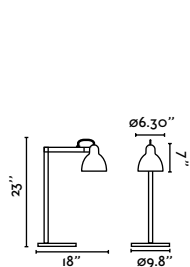

Venice Table
Adolfo Abejón

- 64276-111-US ● Structure Satin Black
  ● Shade White
- 64276-112-US ● Structure Satin Black
  ● Shade Gloss Black
- 64276-113-US ● Structure Satin Black
  ● Shade Gloss Pink
- 64276-114-US ● Structure Satin Black
  ||| Shade White & Gloss Black
- 64276-115-US ● Structure Satin Black
  ● Shade Blue

Material	Structure Steel Shade Ceramic
Light Source	1 E26 LED Type A max. 15W Excl.
Voltage (V/Hz)	120V/60Hz
Cable	84.65in
Location	Dry locations only

Venice Floor
Adolfo Abejón

- 64275-111-US ● Structure Satin Black
  ● Shade White
- 64275-112-US ● Structure Satin Black
  ● Shade Gloss Black
- 64275-113-US ● Structure Satin Black
  ● Shade Gloss Pink
- 64275-114-US ● Structure Satin Black
  ||| Shade White & Gloss Black
- 64275-115-US ● Structure Satin Black
  ● Shade Blue

Material	Structure Steel Shade Ceramic
Light Source	1 E26 LED Type A max. 15W Excl.
Voltage (V/Hz)	120V/60Hz
Cable	72.83in
Location	Dry locations only

Venice Wall
Adolfo Abejón

- 64274-US ● Structure Gloss Black
  ● Shade Blue
- 64270-US ● Structure Gloss Black
  ● Shade Gloss White
- 64271-US ● Structure Gloss Black
  ● Shade Gloss Black
- 64273-US ● Structure Gloss Black
  ||| Shade White & Gloss Black
- 64272-US ● Structure Gloss Black
  ● Shade Gloss Pink

Material	Structure Aluminium Shade Ceramic
Light Source	1 E26 LED Type A max. 15W Excl.
Voltage (V/Hz)	120V/60Hz
Location	Dry locations only