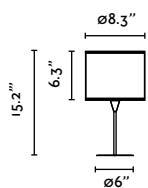

Mambo Table M
Faro Lab

Mambo Table S
Faro Lab

Material	Structure Steel
	Shade Rattan
Light Source	1 E26 LED Type A max. 15W Excl.
Voltage (V/Hz)	120V/60Hz
Cable	61.02in
Location	Dry locations only

Material	Structure Steel
	Shade Rattan
Light Source	1 E26 LED Type A max. 15W Excl.
Voltage (V/Hz)	120V/60Hz
Cable	61.02in
Location	Dry locations only