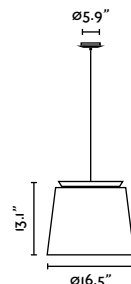

Savoy Wall
Isaac Piñeiro

- 20300-92-US Structure Matt White
   Shade White
- 20301-93-US Structure Matt Black
   Shade Black
- 20301-94-US Structure Matt Black
   Shade Green

Savoy Wall Reader ↗ 90°
↙ 355°
Isaac Piñeiro

- 20302-92-US Structure Matt White
   Shade White
- 20303-93-US Structure Matt Black
   Shade Black
- 20303-94-US Structure Matt Black
   Shade Green

Savoy Pendant 420
Isaac Piñeiro

- 20308-89-US Structure White
   Shade White
- 20309-90-US Structure Black
   Shade Black
- 20309-91-US Structure Black
   Shade Green

Material	Structure Steel Shade Textile
Light Source	1 E26 LED Type A max. 15W Excl.
Voltage (V/Hz)	120V/60Hz
Location	Dry locations only

Material	Structure Steel Shade Textile
Light Source	1 E26 LED Type A max. 15W Excl.
Voltage (V/Hz)	120V/60Hz
Reader	4.5W 2700K 228lm 24°
Location	Dry locations only

Material	Structure Steel Shade Textile
Light Source	1 E26 LED Type A max. 15W Excl.
Voltage (V/Hz)	120V/60Hz
Cable	39.37in
Location	Dry locations only