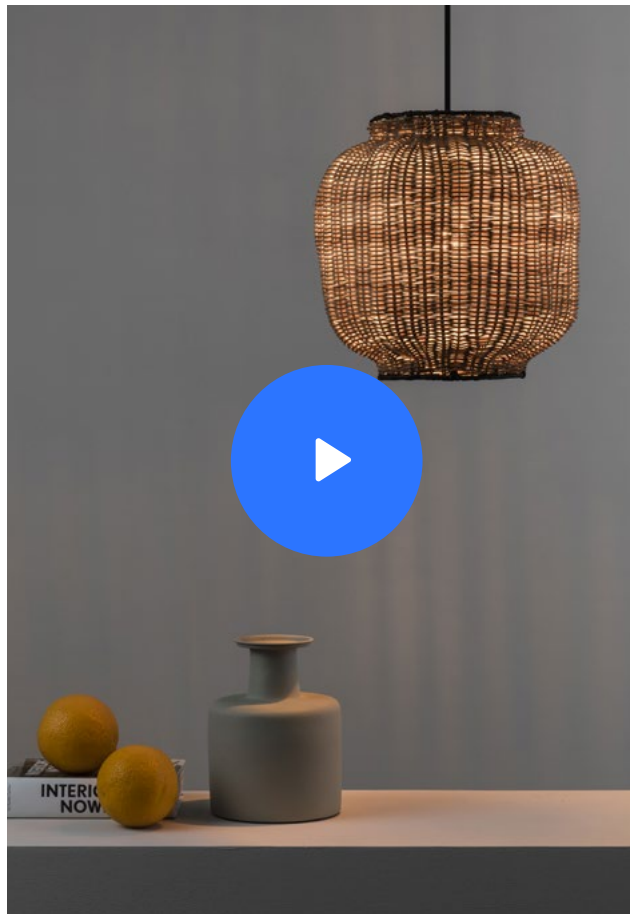

by Faro Lab

Infused with relaxed coastal charm, this piece transforms any room into a welcoming haven. The rattan shade gently diffuses the light, creating a soothing and warm ambiance that encourages relaxation and peace.

Tupai