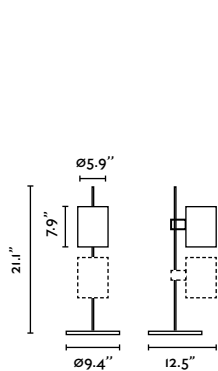

Guadalupe Table
Faro Lab

- 20033-80-US ● Structure Matt Black
  ● Shade Beige
- 20033-81-US ● Structure Matt Black
  ● Shade Green

Guadalupe Floor
Faro Lab

- 20034-80-US ● Structure Matt Black
  ● Shade Beige
- 20034-81-US ● Structure Matt Black
  ● Shade Green

Guadalupe Wall
Faro Lab

- 20031-80-US ● Structure Black
  ● Shade Beige
- 20031-81-US ● Structure Black
  ● Shade Green

Material	Structure Steel Shade Steel
Light Source	1 E26 LED Type A max. 15W Excl.
Voltage (V/Hz)	120V/60Hz
Cable	82.68in
Location	Dry locations only

Material	Structure Steel Shade Steel
Light Source	1 E26 LED Type A max. 15W Excl.
Voltage (V/Hz)	120V/60Hz
Cable	82.68in
Location	Dry locations only

Material	Structure Steel Shade Steel
Light Source	1 E26 LED Type A max. 15W Excl.
Voltage (V/Hz)	120V/60Hz
Location	Dry locations only