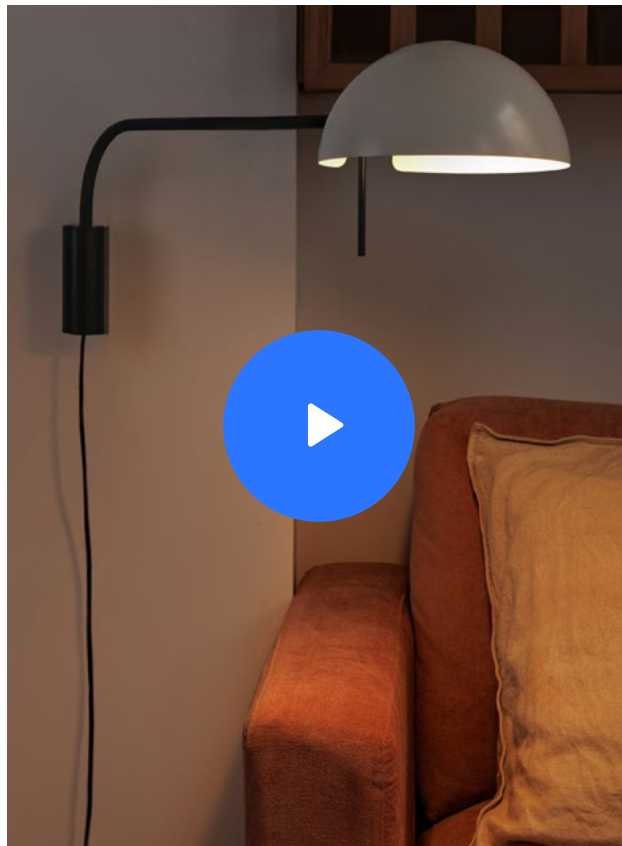

# Dominica

Its design of simple and friendly geometric shapes contrasts with its sober and industrial style.

**Dominica Table**  
Faro Lab

- 20033-122-US ● Structure Matt Black  
● Shade Beige
- 20033-123-US ● Structure Black  
● Shade Black