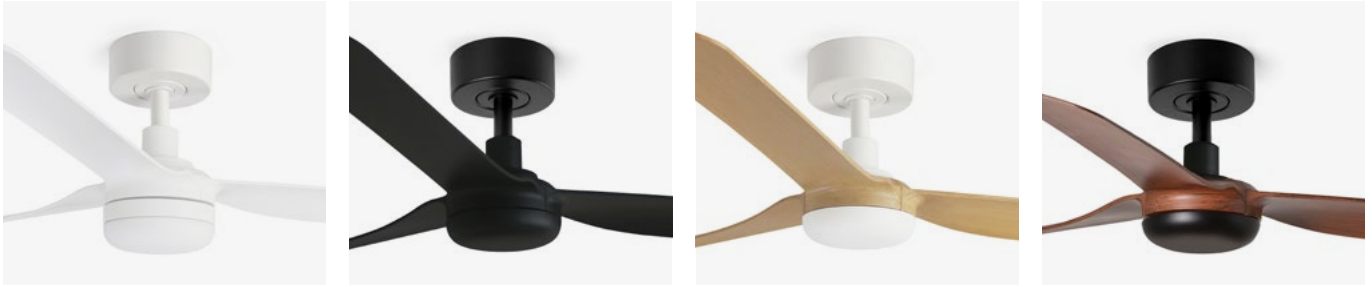

Punt Faro Lab

Dry locations **only** 100-120V 50 / 60Hz

Model	Size	Structure	Blades	Control Type	Extension
33814	M	● Matt White	● Matt White	☐ Remote Control RF	-US
33815	M	● Matt Black	● Matt Black		
33816	M	● Matt White	● Maple		
33817	M	● Matt Black	● Walnut		

Example 33814-US — PUNT M Ø1300 White fan

0-10V/1-10V Available*

Make compatible your ceiling fan to control 0-10V/1-10V

0-10V Kit

34153-014-US for size M

0-10V Light Kit with Switch

3L064 ● Matt White

3L065 ● Matt Black

FANS WITHOUT LIGHT

For ceiling fan without light choose these items:
Ceiling fan ref. + 0-10V Kit ref.

Example

33814-US — PUNT M White fan

+

34153-014-US — for size M

*0-10V/1-10V: Remote control RF not compatible

FANS WITH LIGHT

For ceiling fan with light choose these items:
Ceiling fan ref. + 0-10V Kit ref. + Light Kit ref.

Example

33814-US — PUNT M White fan

+

34153-014-US — for size M

+

3L065 — Matt Black Light kit

Air performance

Size	Airflow (m3 min)	RPM	Power (W)
M ø1300/51.2"	80-102-125-143-165-177	90-115-135-158-185-210	5-7-9-13-19-28

Lighting features for 0-10v

Power	18W
Lumen Output	678lm
Light Source	SMD LED
Dimmable K	2700/ 3000/ 4000K
CRI	>80

Measurements

Surface
M
A: 254/10" A1: 190/7.48" F: ø1300/51.2"