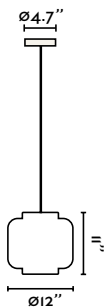

Tupai 300
Faro Lab

65134-77-US ● **Structure** Black
● **Shade** Rattan

Material	Structure Steel
	Shade Rattan
Light Source	1 E26 LED Type A max. 15W Excl.
Voltage (V/Hz)	120V/60Hz
Cable	78.74in
Location	Dry locations only