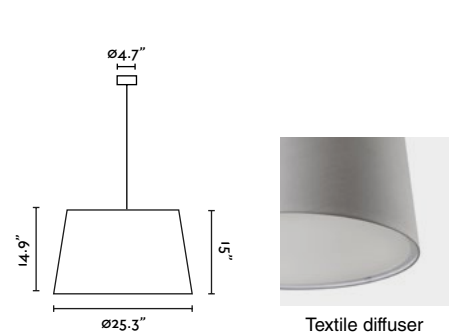

Windsor Table
Faro Lab

- 20225-130-US ● Structure Matt Black
- Shade Grey
- Diffuser Grey

- 20225-151-US ● Structure Matt Black
- Shade Off White
- Diffuser Off White

- 20226-151-US ● Structure Matt White
- Shade Off White
- Diffuser Off White

Windsor Floor
Faro Lab

- 20227-131-US ● Structure Matt Black
- Shade Grey
- Diffuser Grey

- 20227-152-US ● Structure Matt Black
- Shade Off White
- Diffuser Off White

- 20228-152-US ● Structure Matt White
- Shade Off White
- Diffuser Off White

Windsor Pendant
Faro Lab

- 20229-132-US ● Structure Matt Black
- Shade Grey
- Diffuser Natural

- 20229-153-US ● Structure Matt Black
- Shade Off White
- Diffuser Natural

Material	Structure Steel
	Shade Textile
	Diffuser Textile
Light Source	1 E26 LED Type A max. 15W Excl.
Voltage (V/Hz)	120V/60Hz
Cable	74.8in
Location	Dry locations only

Material	Structure Steel
	Shade Textile
	Diffuser Textile
Light Source	1 E26 LED Type A max. 15W Excl.
Voltage (V/Hz)	120V/60Hz
Cable	70.87in
Location	Dry locations only

Material	Structure Steel
	Shade Textile
	Diffuser Papyrus
Light Source	3 E26 LED Type A max. 15W Excl.
Voltage (V/Hz)	120V/60Hz
Cable	59.06in
Location	Dry locations only