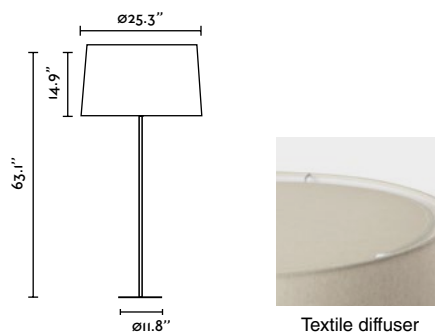

Windsor Table
Faro Lab

- 20225-130-US ● Structure Matt Black
- Shade Grey
- Diffuser Grey

- 20225-151-US ● Structure Matt Black
- Shade Off White
- Diffuser Off White

- 20226-151-US ● Structure Matt White
- Shade Off White
- Diffuser Off White

Windsor Floor
Faro Lab

- 20227-131-US ● Structure Matt Black
- Shade Grey
- Diffuser Grey

- 20227-152-US ● Structure Matt Black
- Shade Off White
- Diffuser Off White

- 20228-152-US ● Structure Matt White
- Shade Off White
- Diffuser Off White

Windsor Pendant
Faro Lab

- 20229-132-US ● Structure Matt Black
- Shade Grey
- Diffuser Natural

- 20229-153-US ● Structure Matt Black
- Shade Off White
- Diffuser Natural

Material	Structure Steel
	Shade Textile
	Diffuser Textile
Light Source	1 E26 LED Type A max. 15W Excl.
Voltage (V/Hz)	120V/60Hz
Cable	74.8in
Location	Dry locations only

Material	Structure Steel
	Shade Textile
	Diffuser Textile
Light Source	1 E26 LED Type A max. 15W Excl.
Voltage (V/Hz)	120V/60Hz
Cable	70.87in
Location	Dry locations only

Material	Structure Steel
	Shade Textile
	Diffuser Papyrus
Light Source	3 E26 LED Type A max. 15W Excl.
Voltage (V/Hz)	120V/60Hz
Cable	59.06in
Location	Dry locations only