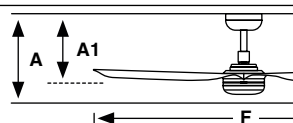

Measurements

Surface
M
A: 254/10" A1: 190/7.48" F: ø1300/51.2"