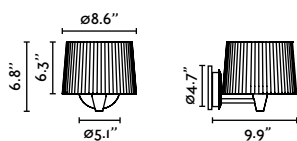

Samba Wall
Faro Lab

Samba Wall Reader
Faro Lab

64306-35-US	● Structure Matt White ● Shade Beige
64306-36-US	● Structure Matt White ● Shade Yellow
64306-37-US	● Structure Matt White ● Shade Green
64307-35-US	● Structure Matt Black ● Shade Beige
64307-36-US	● Structure Matt Black ● Shade Yellow
64307-37-US	● Structure Matt Black ● Shade Green

Material	Structure Steel Shade Textile
Light Source	1 E26 LED Type A max. 15W Excl.
Voltage (V/Hz)	120V/60Hz
Location	Dry locations only

64308-35-US	● Structure Matt White ● Shade Beige
64308-36-US	● Structure Matt White ● Shade Yellow
64308-37-US	● Structure Matt White ● Shade Green
64309-35-US	● Structure Matt Black ● Shade Beige
64309-36-US	● Structure Matt Black ● Shade Yellow
64309-37-US	● Structure Matt Black ● Shade Green

Material	Structure Steel Shade Textile
Light Source	1 E26 LED Type A max. 15W Excl.
Voltage (V/Hz)	120V/60Hz
Reader	4.5W 228lm 24°
Location	Dry locations only