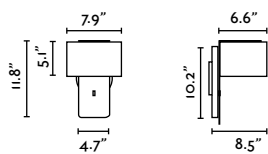

Fold
Nutcreatives

64303-US ● **Structure** Matt Black
● **Shade** Black

Material	Structure Steel
	Shade Textile
Light Source	1 E26 LED Type A max. 15W Excl.
Voltage (V/Hz)	120V/60Hz
Location	Dry locations only