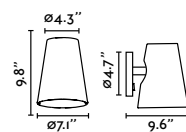

Lupe Floor
Jordi Busquets

Material	Structure Steel
	Shade Textile
Light Source	1 E26 LED Type G16.5 max. 15W Excl.
Voltage (V/Hz)	120V/60Hz
Cable	82.68in
Location	Dry locations only

Lupe Wall
Jordi Busquets

Material	Structure Steel
	Shade Textile
Light Source	1 E26 LED Type G16.5 max. 15W Excl.
Voltage (V/Hz)	120V/60Hz
Location	Dry locations only