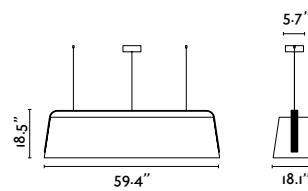

# Mambo

by Faro Lab

Combine and create

**Mambo Table M**  
Faro Lab

64311-48-US ● **Structure** Matt Black  
● **Shade** Rattan

**Mambo Table S**  
Faro Lab

64317-47-US ● **Structure** Black  
● **Shade** Rattan