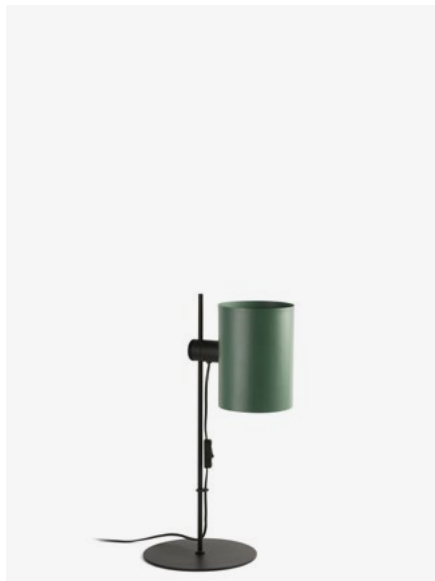

Guadalupe Table
Faro Lab