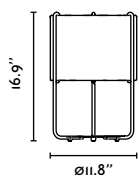

Drum Table
Nahtrang

- 24020-31-US
  - Structure Matt Black
  - Shade Beige
  - Diffuser Opal
- 24020-32-US
  - Structure Matt Black
  - Shade Grey
  - Diffuser Opal

Material	Structure Steel
	Shade Textile
	Diffuser PC
Light Source	1 E26 LED Type A max. 15W Excl.
Voltage (V/Hz)	120V/60Hz
Cable	90.55in
Location	Dry locations only

Drum Floor
Nahtrang

- 24023-33-US
  - Structure Matt Black
  - Shade Beige
  - Diffuser Opal
- 24023-34-US
  - Structure Matt Black
  - Shade Grey
  - Diffuser Opal

Material	Structure Steel
	Shade Textile
	Diffuser PC
Light Source	1 E26 LED Type A max. 15W Excl.
Voltage (V/Hz)	120V/60Hz
Cable	106.3in
Location	Dry locations only