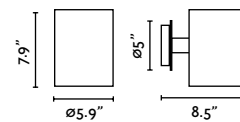

Guadalupe Table
Faro Lab

- 20033-80-US ● Structure Matt Black
  ● Shade Beige
- 20033-81-US ● Structure Matt Black
  ● Shade Green

Guadalupe Floor
Faro Lab

- 20034-80-US ● Structure Matt Black
  ● Shade Beige
- 20034-81-US ● Structure Matt Black
  ● Shade Green

Guadalupe Wall
Faro Lab

- 20031-80-US ● Structure Black
  ● Shade Beige
- 20031-81-US ● Structure Black
  ● Shade Green

Material	Structure Steel Shade Steel
Light Source	1 E26 LED Type A max. 15W Excl.
Voltage (V/Hz)	120V/60Hz
Cable	82.68in
Location	Dry locations only

Material	Structure Steel Shade Steel
Light Source	1 E26 LED Type A max. 15W Excl.
Voltage (V/Hz)	120V/60Hz
Cable	82.68in
Location	Dry locations only

Material	Structure Steel Shade Steel
Light Source	1 E26 LED Type A max. 15W Excl.
Voltage (V/Hz)	120V/60Hz
Location	Dry locations only