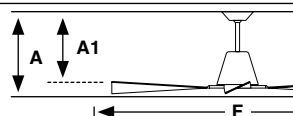

Measurements

Surface
M
A: 390/15.35" A1: 370/14.57" F: ø1300/51.2"