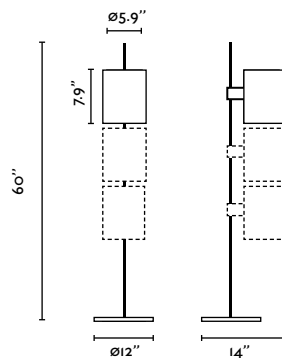

Guadalupe Table
Faro Lab

- 20033-80-US ● Structure Matt Black
  ● Shade Beige
- 20033-81-US ● Structure Matt Black
  ● Shade Green

Guadalupe Floor
Faro Lab

- 20034-80-US ● Structure Matt Black
  ● Shade Beige
- 20034-81-US ● Structure Matt Black
  ● Shade Green

Guadalupe Wall
Faro Lab

- 20031-80-US ● Structure Black
  ● Shade Beige
- 20031-81-US ● Structure Black
  ● Shade Green

Material	Structure Steel Shade Steel
Light Source	1 E26 LED Type A max. 15W Excl.
Voltage (V/Hz)	120V/60Hz
Cable	82.68in
Location	Dry locations only

Material	Structure Steel Shade Steel
Light Source	1 E26 LED Type A max. 15W Excl.
Voltage (V/Hz)	120V/60Hz
Cable	82.68in
Location	Dry locations only

Material	Structure Steel Shade Steel
Light Source	1 E26 LED Type A max. 15W Excl.
Voltage (V/Hz)	120V/60Hz
Location	Dry locations only