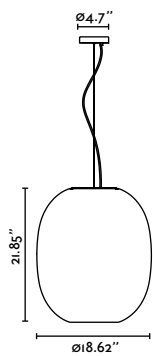

Tierra 470
Héctor Serrano

20400-US ● **Structure** Black
● **Shade** Natural

Tierra 500
Héctor Serrano

20401-US ● **Structure** Black
● **Shade** Natural

Tierra 520
Héctor Serrano

20402-US ● **Structure** Black
● **Shade** Natural

Material	Structure Steel
	Shade PLA + Pine Cellulose
Light Source	1 E26 LED Type A max. 20W Excl.
Voltage (V/Hz)	120V/60Hz
Cable	78.74in
Location	Dry locations only

Material	Structure Steel
	Shade PLA + Pine Cellulose
Light Source	1 E26 LED Type A max. 20W Excl.
Voltage (V/Hz)	120V/60Hz
Cable	78.74in
Location	Dry locations only

Material	Structure Steel
	Shade PLA + Pine Cellulose
Light Source	1 E26 LED Type A max. 20W Excl.
Voltage (V/Hz)	120V/60Hz
Cable	78.74in
Location	Dry locations only