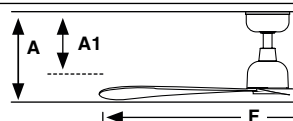

## Measurements

Surface
M
A: 280/11.02" A1: 173/6.81" F: ø1290/50.8"

Suitable for damp locations 100-120V 50 / 60Hz

Model	Size	Structure	Blades	Control Type	Ligth Model	Extension
<span style="border: 1px solid black; padding: 2px;">34301</span>	M	● Dark Brown	● Dark Brown	<span style="border: 1px solid black; padding: 2px;"></span> Remote Control RF	<span style="border: 1px solid black; padding: 2px;">1B</span> Standard	<span style="border: 1px solid black; padding: 2px;">-US</span>