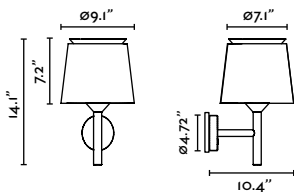

Savoy Wall
Isaac Piñeiro

- 20300-92-US Structure Matt White
   Shade White
- 20301-93-US Structure Matt Black
   Shade Black
- 20301-94-US Structure Matt Black
   Shade Green

Savoy Wall Reader ↗ 90°
↙ 355°
Isaac Piñeiro

- 20302-92-US Structure Matt White
   Shade White
- 20303-93-US Structure Matt Black
   Shade Black
- 20303-94-US Structure Matt Black
   Shade Green

Savoy Pendant 420
Isaac Piñeiro

- 20308-89-US Structure White
   Shade White
- 20309-90-US Structure Black
   Shade Black
- 20309-91-US Structure Black
   Shade Green

Material	Structure Steel Shade Textile
Light Source	1 E26 LED Type A max. 15W Excl.
Voltage (V/Hz)	120V/60Hz
Location	Dry locations only

Material	Structure Steel Shade Textile
Light Source	1 E26 LED Type A max. 15W Excl.
Voltage (V/Hz)	120V/60Hz
Reader	4.5W 2700K 228lm 24°
Location	Dry locations only

Material	Structure Steel Shade Textile
Light Source	1 E26 LED Type A max. 15W Excl.
Voltage (V/Hz)	120V/60Hz
Cable	39.37in
Location	Dry locations only