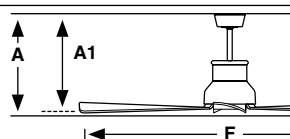

Measurements

Surface

M
A: 390/15.35" A1: 370/14.57" F: ø1300/51.2"