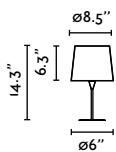

**Conga Table M**  
Faro Lab

- 64310-04-US  **Structure** Matt White  
 **Shade** White

---

- 64310-05-US  **Structure** Matt White  
 **Shade** Beige

---

- 64311-06-US  **Structure** Matt Black  
 **Shade** Black