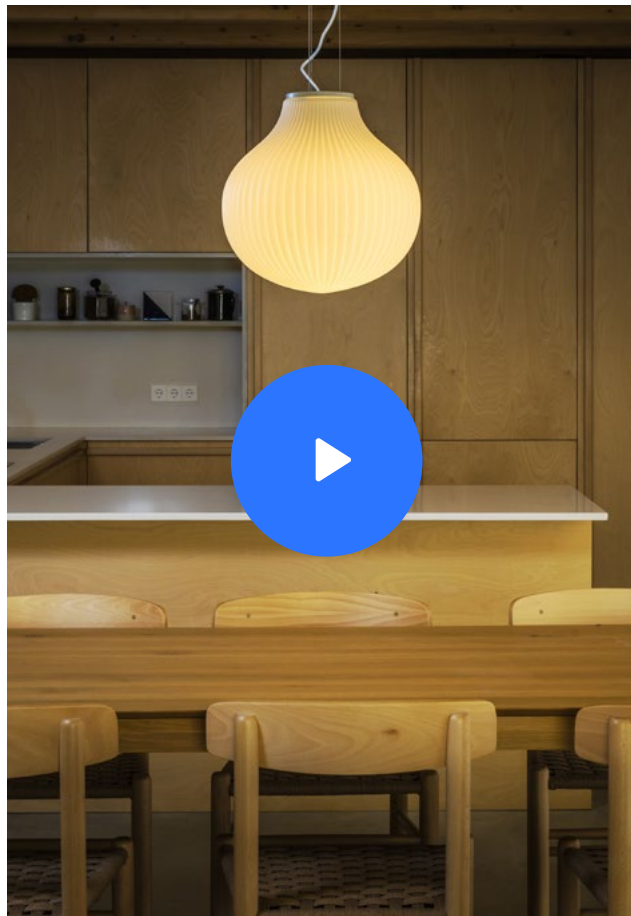

# Isabelle

by Héctor Serrano

Three models can be used individually or combined, featuring an opal glass diffuser that casts a soft, warm glow with a gently textured finish.

**Isabelle Pendant 310**  
Héctor Serrano