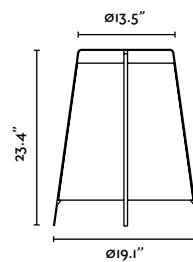

Akane 350
Pepe Llaudet

Akane 595
Pepe Llaudet

Material	Structure Steel
	Shade Parchment
Light Source	1 E26 LED Type A max. 15W Excl.
Voltage (V/Hz)	120V/60Hz
Cable	72.83in
Location	Dry locations only

Material	Structure Steel
	Shade Parchment
Light Source	1 E26 LED Type A max. 15W Excl.
Voltage (V/Hz)	120V/60Hz
Cable	72.83in
Location	Dry locations only