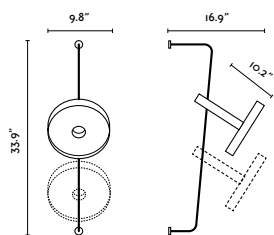

Whizz Wall
Christoph Friedrich Wagner

- 20165-95-US **Structure** Matt Black + Satin Gold
  Shade Black + Satin Gold
- 20165-96-US **Structure** Satin Gold + Matt Black
  Shade Satin Gold + Black

Material	Structure Steel
	Shade Steel
Light Source	1 E26 LED Type A max. 15W Excl.
Voltage (V/Hz)	120V/60Hz
Cable	137.8in
Location	Dry locations only

Whizz Pendant Floor
Christoph Friedrich Wagner

- 20166-95-US **Structure** Matt Black
  Shade Black + Satin Gold
- 20166-96-US **Structure** Matt Black
  Shade Satin Gold + Black

Material	Structure Steel
	Shade Steel
Light Source	1 E26 LED Type A max. 15W Excl.
Voltage (V/Hz)	120V/60Hz
Cable	137.8in
Location	Dry locations only