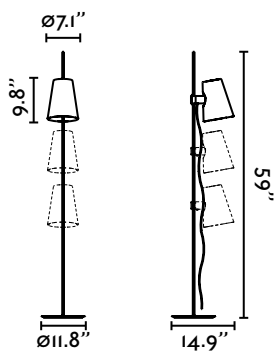

Lupe Floor
Jordi Busquets

Material	Structure Steel
	Shade Textile
Light Source	1 E26 LED Type G16.5 max. 15W Excl.
Voltage (V/Hz)	120V/60Hz
Cable	82.68in
Location	Dry locations only

Lupe Wall
Jordi Busquets

Material	Structure Steel
	Shade Textile
Light Source	1 E26 LED Type G16.5 max. 15W Excl.
Voltage (V/Hz)	120V/60Hz
Location	Dry locations only