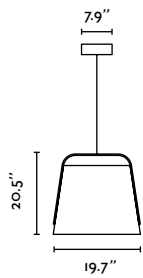

Stood Pendant
Lucid Product Design

29848-US ● **Structure** Matt Black
● **Shade** Cherry Wood

Material	Structure Steel
	Shade Wood
Light Source	1 E26 LED Type A max. 15W Excl.
Voltage (V/Hz)	120V/60Hz
Cable	78.74in
Location	Dry locations only

Stood Pendant 5L
Lucid Product Design

29849-US ● **Structure** Matt Black
● **Shade** Cherry Wood

Material	Structure Steel
	Shade Wood
Light Source	5 E26 LED Type A max. 15W Excl.
Voltage (V/Hz)	120V/60Hz
Cable	78.74in
Location	Dry locations only