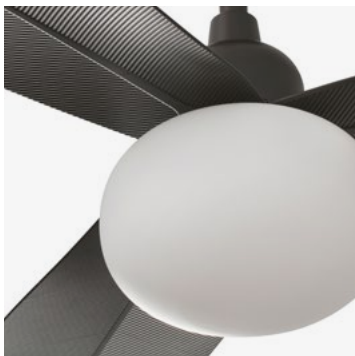

## Control system

Remote control

0-10V/1-10V

**Fan features**

<b>Material</b>	<b>Structure</b> Steel
	<b>Blades</b> ABS
	<b>Diffuser</b> Glass

Textured blade

Glass diffuser

Suitable for damp locations