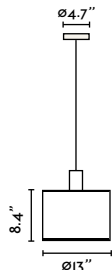

Mambo Pendant 210
Faro Lab

64315-47-US ● Structure Matt Black
● Shade Rattan

Mambo Pendant 320
Faro Lab

64315-48-US ● Structure Matt Black
● Shade Rattan

Mambo Pendant 450
Faro Lab

64315-49-US ● Structure Matt Black
● Shade Rattan

Material	Structure Steel Shade Rattan
Light Source	1 E26 LED Type A max. 15W Excl.
Voltage (V/Hz)	120V/60Hz
Cable	66.93in
Location	Dry locations only

Material	Structure Steel Shade Rattan
Light Source	1 E26 LED Type A max. 15W Excl.
Voltage (V/Hz)	120V/60Hz
Cable	66.93in
Location	Dry locations only

Material	Structure Steel Shade Rattan
Light Source	1 E26 LED Type A max. 15W Excl.
Voltage (V/Hz)	120V/60Hz
Cable	66.93in
Location	Dry locations only