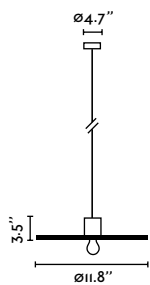

Confetti Pendant 300
Nutcreatives

Confetti Pendant 450
Nutcreatives

Material	Structure Aluminium Shade Recycled PET
Light Source	1 E26 LED Type A max. 15W Excl.
Voltage (V/Hz)	120V/60Hz
Cable	59.06in
Location	Dry locations only

Material	Structure Aluminium Shade Recycled PET
Light Source	1 E26 LED Type A max. 15W Excl.
Voltage (V/Hz)	120V/60Hz
Cable	59.06in
Location	Dry locations only