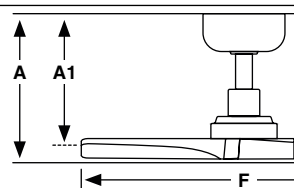

### Measurements

Surface
<b>L</b>
A: 240/9.45"    A1: 220/8.66"    F: ø1500/59.1"
<b>M</b>
A: 240/9.45"    A1: 220/8.66"    F: ø1250/49.2"

**Klim**  
Faro Lab

Dry locations only   100-120V 50 / 60Hz

Model	Size	Structure	Blades	Control Type	Ligth Model	Extension
34276	L	 Matt Black	 Dark Walnut	 Remote Control RF	 Standard	 -US
34279	L	 Matt White	 Pine			
34282	L	 Matt Black	 Pine			
34277	M	 Matt Black	 Dark Walnut			
34280	M	 Matt White	 Pine			
34283	M	 Matt Black	 Pine			