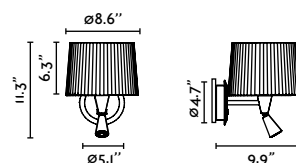

Samba Wall
Faro Lab

Samba Wall Reader
Faro Lab

64306-35-US	● Structure Matt White ● Shade Beige
64306-36-US	● Structure Matt White ● Shade Yellow
64306-37-US	● Structure Matt White ● Shade Green
64307-35-US	● Structure Matt Black ● Shade Beige
64307-36-US	● Structure Matt Black ● Shade Yellow
64307-37-US	● Structure Matt Black ● Shade Green

Material	Structure Steel Shade Textile
Light Source	1 E26 LED Type A max. 15W Excl.
Voltage (V/Hz)	120V/60Hz
Location	Dry locations only

64308-35-US	● Structure Matt White ● Shade Beige
64308-36-US	● Structure Matt White ● Shade Yellow
64308-37-US	● Structure Matt White ● Shade Green
64309-35-US	● Structure Matt Black ● Shade Beige
64309-36-US	● Structure Matt Black ● Shade Yellow
64309-37-US	● Structure Matt Black ● Shade Green

Material	Structure Steel Shade Textile
Light Source	1 E26 LED Type A max. 15W Excl.
Voltage (V/Hz)	120V/60Hz
Reader	4.5W 228lm 24°
Location	Dry locations only