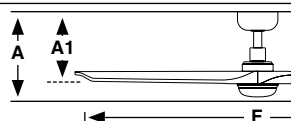

Measurements

Surface
L
A: 270/10.63" A1: 200/7.87" F: ø1320/52"