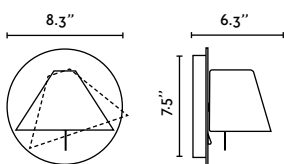

Orientable shade