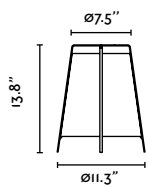

Akane 350
Pepe Llaudet

Akane 595
Pepe Llaudet

Material	Structure Steel
	Shade Parchment
Light Source	1 E26 LED Type A max. 15W Excl.
Voltage (V/Hz)	120V/60Hz
Cable	72.83in
Location	Dry locations only

Material	Structure Steel
	Shade Parchment
Light Source	1 E26 LED Type A max. 15W Excl.
Voltage (V/Hz)	120V/60Hz
Cable	72.83in
Location	Dry locations only