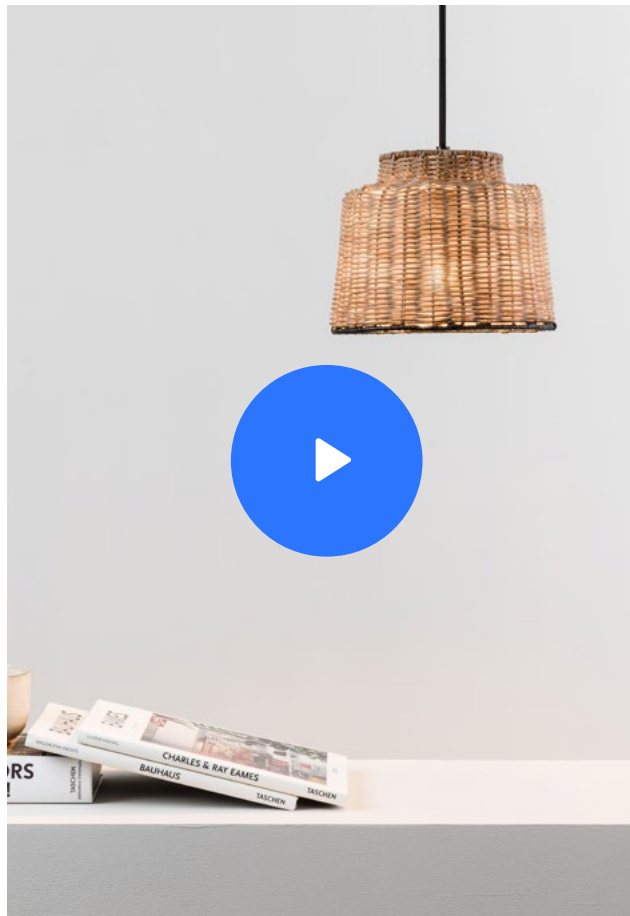

Hook accessory incl.

by Faro Lab

With its Mediterranean charm, it transforms any space into a cozy refuge. Its rattan shade delicately filters the light, casting soft and warm shadows that invite relaxation and tranquility.