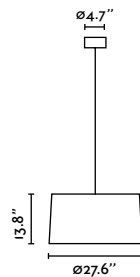

Samba Pendant 500
Faro Lab

- 64315-44-US ● Structure Matt Black
  ● Shade Beige

- 64315-45-US ● Structure Matt Black
  ● Shade Yellow

- 64315-46-US ● Structure Matt Black
  ● Shade Green

Material	Structure Steel
	Shade Textile
	Diffuser Papyrus
Light Source	1 E26 LED Type A max. 15W Excl.
Voltage (V/Hz)	120V/60Hz
Cable	66.93in
Location	Dry locations only

Samba Pendant 700
Faro Lab

- 64329-154-US ● Structure Matt Black
  ● Shade Beige
  ● Diffuser White

Material	Structure Steel
	Shade Textile
	Diffuser Papyrus
Light Source	3 E26 LED Type A max. 15W Excl.
Voltage (V/Hz)	120V/60Hz
Cable	59.06in
Location	Dry locations only