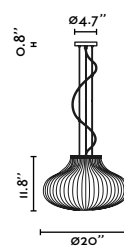

Isabelle Pendant 310
Héctor Serrano

28300-US ● Structure Matt White
● Shade Opal

Isabelle Pendant 400
Héctor Serrano

28301-US ● Structure Matt White
● Shade Opal

Isabelle Pendant 500
Héctor Serrano

28302-US ● Structure Matt White
● Shade Opal

Material	Structure Steel
	Shade Glass
Light Source	1 E26 LED Type A max. 15W Excl.
Voltage (V/Hz)	120V/60Hz
Cable	78.74in
Location	Dry locations only

Material	Structure Steel
	Shade Glass
Light Source	1 E26 LED Type A max. 15W Excl.
Voltage (V/Hz)	120V/60Hz
Cable	78.74in
Location	Dry locations only

Material	Structure Steel
	Shade Glass
Light Source	1 E26 LED Type A max. 15W Excl.
Voltage (V/Hz)	120V/60Hz
Cable	78.74in
Location	Dry locations only