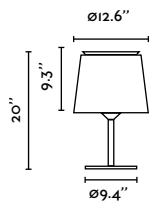

Savoy Table
Isaac Piñeiro

- 20304-82-US **Structure** White
- **Shade** White

- 20305-83-US **Structure** Matt Black
- **Shade** Black

- 20305-84-US **Structure** Matt Black
- **Shade** Green

Material	Structure Steel
	Shade Textile
Light Source	1 E26 LED Type A max. 15W Excl.
Voltage (V/Hz)	120V/60Hz
Cable	74.8in
Location	Dry locations only

Savoy Floor
Isaac Piñeiro

- 20306-85-US **Structure** Matt White
- **Shade** White

- 20307-86-US **Structure** Matt Black
- **Shade** Black

- 20307-87-US **Structure** Matt Black
- **Shade** Green

Material	Structure Steel
	Shade Textile
Light Source	1 E26 LED Type A max. 15W Excl.
Voltage (V/Hz)	120V/60Hz
Cable	70.87in
Location	Dry locations only

Back
to index