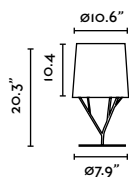

Tree Table
Estudi Ribaudí

- 29866-US ● Structure Matt Black
  ● Shade Black
- 29867-US ● Structure Matt White
  ● Shade White

Tree Floor
Estudi Ribaudí

- 29868-US ● Structure Matt Black
  ● Shade Black
- 29869-US ● Structure Matt White
  ● Shade White

Tree Pendant
Estudi Ribaudí

- 29864-US ● Structure Matt Black
  ● Shade Black
- 29865-US ● Structure Matt White
  ● Shade White

Material	Structure Steel
	Shade Textile
Light Source	1 E26 LED Type A max. 15W Excl.
Voltage (V/Hz)	120V/60Hz
Cable	78.74in
Location	Dry locations only

Material	Structure Steel
	Shade Textile
Light Source	1 E26 LED Type A max. 15W Excl.
Voltage (V/Hz)	120V/60Hz
Cable	78.74in
Location	Dry locations only

Material	Structure Steel
	Shade Textile
Light Source	1 E26 LED Type A max. 15W Excl.
Voltage (V/Hz)	120V/60Hz
Cable	51.18in
Location	Dry locations only