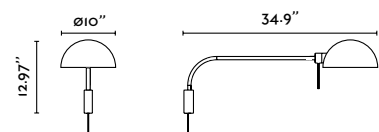

Dominica Wall
Faro Lab

- 20031-123-US ● Structure Black
  ● Shade Black
- 20031-122-US ● Structure Matt Black
  ● Shade Beige

Dominica Wall Arm 355°
Faro Lab

- 20042-122-US ● Structure Black
  ● Shade Beige
- 20042-123-US ● Structure Black
  ● Shade Black

Dominica Wall Arm 355°
Faro Lab

- 20040-122-US ● Structure Matt Black
  ● Shade Beige
- 20040-123-US ● Structure Black
  ● Shade Black

Material	Structure Steel
	Shade Steel
Light Source	1 E26 LED Type A max. 15W Excl.
Voltage (V/Hz)	120V/60Hz
Location	Dry locations only

Material	Structure Steel
	Shade Steel
Light Source	1 E26 LED Type A max. 15W Excl.
Voltage (V/Hz)	120V/60Hz
Cable	98.43in
Location	Dry locations only

Material	Structure Steel
	Shade Steel
Light Source	1 E26 LED Type A max. 15W Excl.
Voltage (V/Hz)	120V/60Hz
Cable	88.58in
Location	Dry locations only