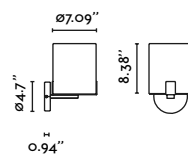

Nila Floor

20055-US
● Structure Matt Black
● Shade Off White

Material	Structure Steel
	Shade Textile
Light Source	2 E26 LED Type A max. 15W Excl.
Voltage (V/Hz)	120V/60Hz
Cable	70.87in
Location	Dry locations only

Nila Wall

20052-US
● Structure Matt Black
● Shade Off White

Material	Structure Steel
	Shade Textile
Light Source	1 E26 LED Type A max. 15W Excl.
Voltage (V/Hz)	120V/60Hz
Location	Dry locations only