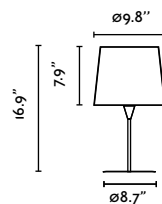

Conga Table S
Faro Lab

- 64316-01-US **Structure** Matt White
   Shade White

- 64316-02-US **Structure** Matt White
   Shade Beige

- 64317-03-US **Structure** Matt Black
   Shade Black

Material	Structure Steel Shade Textile
Light Source	1 E26 LED Type A max. 15W Excl.
Voltage (V/Hz)	120V/60Hz
Cable	61.02in
Location	Dry locations only

Conga Table M
Faro Lab

- 64310-04-US **Structure** Matt White
   Shade White

- 64310-05-US **Structure** Matt White
   Shade Beige

- 64311-06-US **Structure** Matt Black
   Shade Black

Material	Structure Steel Shade Textile
Light Source	1 E26 LED Type A max. 15W Excl.
Voltage (V/Hz)	120V/60Hz
Cable	61.02in
Location	Dry locations only