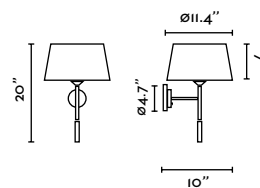

Windsor Wall
Faro Lab

- 20221-129-US
  - Structure Matt Black
  - Shade Grey
  - Diffuser Grey
- 20221-150-US
  - Structure Matt Black
  - Shade Off White
  - Diffuser Off White
- 20222-150-US
  - Structure Matt White
  - Shade Off White
  - Diffuser Off White

Material	Structure Steel
	Shade Textile
	Diffuser Textile
Light Source	1 E26 LED Type A Type A max. 15W Excl.
Voltage (V/Hz)	120V/60Hz
Location	Dry locations only

Windsor Wall Reader
Faro Lab

- 20223-129-US
  - Structure Matt Black
  - Shade Grey
  - Diffuser Grey
- 20223-150-US
  - Structure Matt Black
  - Shade Off White
  - Diffuser Off White
- 20224-150-US
  - Structure Matt White
  - Shade Off White
  - Diffuser Off White

Material	Structure Steel
	Shade Textile
	Diffuser Textile
Light Source	1 E26 LED Type A max. 15W Excl.
Voltage (V/Hz)	120V/60Hz
Reader	4.5W 2700K 228lm 24°
Location	Dry locations only