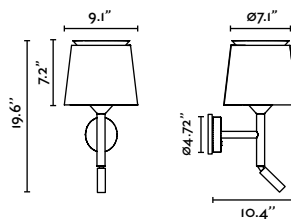

Savoy Wall
Isaac Piñeiro

- 20300-92-US Structure Matt White
   Shade White
- 20301-93-US Structure Matt Black
   Shade Black
- 20301-94-US Structure Matt Black
   Shade Green

Savoy Wall Reader ↗ 90°
↙ 355°
Isaac Piñeiro

- 20302-92-US Structure Matt White
   Shade White
- 20303-93-US Structure Matt Black
   Shade Black
- 20303-94-US Structure Matt Black
   Shade Green

Savoy Pendant 420
Isaac Piñeiro

- 20308-89-US Structure White
   Shade White
- 20309-90-US Structure Black
   Shade Black
- 20309-91-US Structure Black
   Shade Green

Material	Structure Steel Shade Textile
Light Source	1 E26 LED Type A max. 15W Excl.
Voltage (V/Hz)	120V/60Hz
Location	Dry locations only

Material	Structure Steel Shade Textile
Light Source	1 E26 LED Type A max. 15W Excl.
Voltage (V/Hz)	120V/60Hz
Reader	4.5W 2700K 228lm 24°
Location	Dry locations only

Material	Structure Steel Shade Textile
Light Source	1 E26 LED Type A max. 15W Excl.
Voltage (V/Hz)	120V/60Hz
Cable	39.37in
Location	Dry locations only