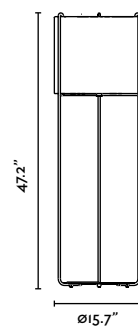

Drum Table
Nahtrang

- 24020-31-US
  - Structure Matt Black
  - Shade Beige
  - Diffuser Opal
- 24020-32-US
  - Structure Matt Black
  - Shade Grey
  - Diffuser Opal

Material	Structure Steel
	Shade Textile
	Diffuser PC
Light Source	1 E26 LED Type A max. 15W Excl.
Voltage (V/Hz)	120V/60Hz
Cable	90.55in
Location	Dry locations only

Drum Floor
Nahtrang

- 24023-33-US
  - Structure Matt Black
  - Shade Beige
  - Diffuser Opal
- 24023-34-US
  - Structure Matt Black
  - Shade Grey
  - Diffuser Opal

Material	Structure Steel
	Shade Textile
	Diffuser PC
Light Source	1 E26 LED Type A max. 15W Excl.
Voltage (V/Hz)	120V/60Hz
Cable	106.3in
Location	Dry locations only