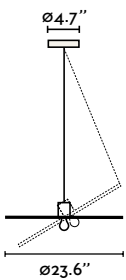

68590-69-US ● **Structure** Matt Black
● **Shade** Rattan

Material	Structure Steel
	Shade Rattan
Light Source	1 E26 LED Type A max. 15W Excl.
Voltage (V/Hz)	120V/60Hz
Cable	59.06in
Location	Dry locations only

Hook accessory incl.