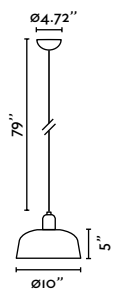

Back
to index