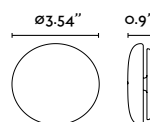

Tider Cable Management Accessory
20546	● Textured Black
Material	Structure TPU