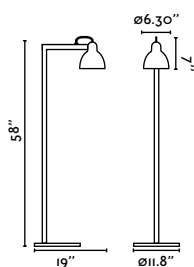

Venice Table
Adolfo Abejón

- 64276-111-US ● Structure Satin Black
  ● Shade White
- 64276-112-US ● Structure Satin Black
  ● Shade Gloss Black
- 64276-113-US ● Structure Satin Black
  ● Shade Gloss Pink
- 64276-114-US ● Structure Satin Black
  ||| Shade White & Gloss Black
- 64276-115-US ● Structure Satin Black
  ● Shade Blue

Material	Structure Steel Shade Ceramic
Light Source	1 E26 LED Type A max. 15W Excl.
Voltage (V/Hz)	120V/60Hz
Cable	84.65in
Location	Dry locations only

Venice Floor
Adolfo Abejón

- 64275-111-US ● Structure Satin Black
  ● Shade White
- 64275-112-US ● Structure Satin Black
  ● Shade Gloss Black
- 64275-113-US ● Structure Satin Black
  ● Shade Gloss Pink
- 64275-114-US ● Structure Satin Black
  ||| Shade White & Gloss Black
- 64275-115-US ● Structure Satin Black
  ● Shade Blue

Material	Structure Steel Shade Ceramic
Light Source	1 E26 LED Type A max. 15W Excl.
Voltage (V/Hz)	120V/60Hz
Cable	72.83in
Location	Dry locations only

Venice Wall
Adolfo Abejón

- 64274-US ● Structure Gloss Black
  ● Shade Blue
- 64270-US ● Structure Gloss Black
  ● Shade Gloss White
- 64271-US ● Structure Gloss Black
  ● Shade Gloss Black
- 64273-US ● Structure Gloss Black
  ||| Shade White & Gloss Black
- 64272-US ● Structure Gloss Black
  ● Shade Gloss Pink

Material	Structure Aluminium Shade Ceramic
Light Source	1 E26 LED Type A max. 15W Excl.
Voltage (V/Hz)	120V/60Hz
Location	Dry locations only