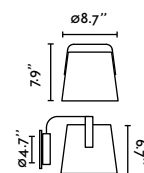

Stood Table
Lucid Product Design

29846-US
● Structure Matt Black
● Shade Cherry Wood

Stood Floor
Lucid Product Design

29847-US
● Structure Matt Black
● Shade Cherry Wood

Stood Wall
Lucid Product Design

29844-US
● Structure Matt Black
● Shade Cherry Wood

Material	Structure Steel
	Shade Wood
Light Source	1 E26 LED Type A max. 15W Excl.
Voltage (V/Hz)	120V/60Hz
Cable	62.99in
Location	Dry locations only

Material	Structure Steel
	Shade Wood
Light Source	1 E26 LED Type A max. 15W Excl.
Voltage (V/Hz)	120V/60Hz
Cable	90.55in
Location	Dry locations only

Material	Structure Steel
	Shade Wood
Light Source	1 E26 LED Type A max. 15W Excl.
Voltage (V/Hz)	120V/60Hz
Location	Dry locations only