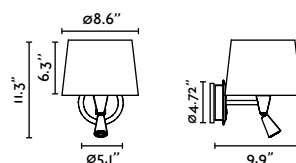

- 64306-01-US Structure Matt White
   Shade White
- 64306-02-US Structure Matt White
   Shade Beige
- 64307-03-US Structure Matt Black
   Shade Black

- 64308-01-US Structure Matt White
   Shade White
- 64308-02-US Structure Matt White
   Shade Beige
- 64309-03-US Structure Matt Black
   Shade Black

- 64315-56-US Structure Matt Black
   Shade Black
- 64315-55-US Structure Matt Black
   Shade Beige
- 64315-54-US Structure Matt Black
   Shade White

Material	Structure Steel
	Shade Textile
Light Source	1 E26 LED Type A max. 15W Excl.
Voltage (V/Hz)	120V/60Hz
Location	Dry locations only

Material	Structure Steel
	Shade Textile
Light Source	1 E26 LED Type A max. 15W Excl.
Voltage (V/Hz)	120V/60Hz
Reader	4.5W 2700K 228lm 24°
Location	Dry locations only

Material	Structure Steel
	Shade Textile
	Diffuser Papyrus
Light Source	1 E26 LED Type A max. 15W Excl.
Voltage (V/Hz)	120V/60Hz
Cable	66.93in
Location	Dry locations only