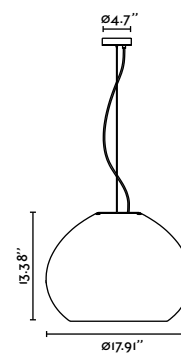

Mar H260
Héctor Serrano

20403-US ● Structure Black
● Shade Green

Mar H290
Héctor Serrano

20404-US ● Structure Black
● Shade Green

Mar H340
Héctor Serrano

20405-US ● Structure Black
● Shade Green

Material	Structure Steel
	Shade Recycled Fishing Net
Light Source	1 E26 LED Type A max. 15W Excl.
Voltage (V/Hz)	120V/60Hz
Cable	78.74in
Location	Dry locations only

Material	Structure Steel
	Shade Recycled Fishing Net
Light Source	1 E26 LED Type A max. 15W Excl.
Voltage (V/Hz)	120V/60Hz
Cable	78.74in
Location	Dry locations only

Material	Structure Steel
	Shade Recycled Fishing Net
Light Source	1 E26 LED Type A max. 15W Excl.
Voltage (V/Hz)	120V/60Hz
Cable	78.74in
Location	Dry locations only