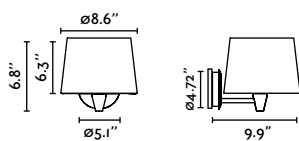

- 64306-01-US Structure Matt White
   Shade White
- 64306-02-US Structure Matt White
   Shade Beige
- 64307-03-US Structure Matt Black
   Shade Black

- 64308-01-US Structure Matt White
   Shade White
- 64308-02-US Structure Matt White
   Shade Beige
- 64309-03-US Structure Matt Black
   Shade Black

- 64315-56-US Structure Matt Black
   Shade Black
- 64315-55-US Structure Matt Black
   Shade Beige
- 64315-54-US Structure Matt Black
   Shade White

Material	Structure Steel
	Shade Textile
Light Source	1 E26 LED Type A max. 15W Excl.
Voltage (V/Hz)	120V/60Hz
Location	Dry locations only

Material	Structure Steel
	Shade Textile
Light Source	1 E26 LED Type A max. 15W Excl.
Voltage (V/Hz)	120V/60Hz
Reader	4.5W 2700K 228lm 24°
Location	Dry locations only

Material	Structure Steel
	Shade Textile
	Diffuser Papyrus
Light Source	1 E26 LED Type A max. 15W Excl.
Voltage (V/Hz)	120V/60Hz
Cable	66.93in
Location	Dry locations only