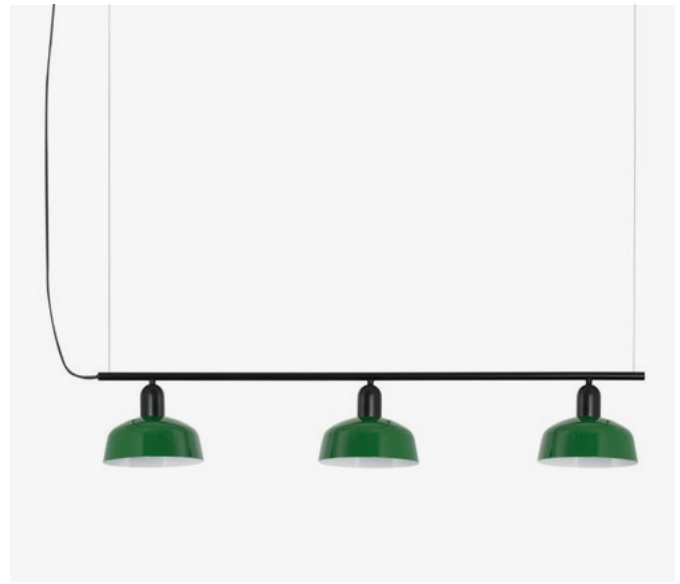

Tatawin Metal S Lineal
Adolfo Abejón

- 20338-140-US ● **Structure** Satin Black
  ● **Shade** Gloss White
- 20338-141-US ● **Structure** Satin Black
  ● **Shade** Gloss Black
- 20338-142-US ● **Structure** Satin Black
  ● **Shade** Gloss Grayish Blue
- 20338-143-US ● **Structure** Satin Black
  ● **Shade** Gloss Reddish Orange
- 20338-144-US ● **Structure** Satin Black
  ● **Shade** Gloss Green

Material	Structure Steel Shade Steel
Light Source	3 E26 LED Type G16.5 max. 15W Excl.
Voltage (V/Hz)	120V/60Hz
Cable	78.74in
Location	Dry locations only