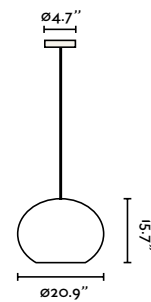

Haka 250
Faro Lab

65134-73-US ● Structure Black
● Shade Rattan

Haka 300
Faro Lab

65134-74-US ● Structure Black
● Shade Rattan

Haka 530
Faro Lab

65134-75-US ● Structure Black
● Shade Rattan

Material	Structure Steel Shade Rattan
Light Source	1 E26 LED Type A max. 15W Excl.
Voltage (V/Hz)	120V/60Hz
Cable	78.74in
Location	Dry locations only

Material	Structure Steel Shade Rattan
Light Source	1 E26 LED Type A max. 15W Excl.
Voltage (V/Hz)	120V/60Hz
Cable	78.74in
Location	Dry locations only

Material	Structure Steel Shade Rattan
Light Source	1 E26 LED Type A max. 15W Excl.
Voltage (V/Hz)	120V/60Hz
Cable	78.74in
Location	Dry locations only