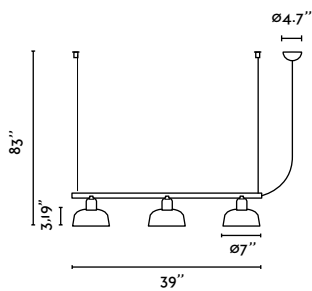

Back
to index