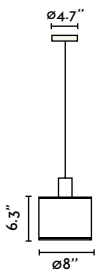

Mambo Pendant 210
Faro Lab

64315-47-US ● Structure Matt Black
● Shade Rattan

Mambo Pendant 320
Faro Lab

64315-48-US ● Structure Matt Black
● Shade Rattan

Mambo Pendant 450
Faro Lab

64315-49-US ● Structure Matt Black
● Shade Rattan

Material	Structure Steel Shade Rattan
Light Source	1 E26 LED Type A max. 15W Excl.
Voltage (V/Hz)	120V/60Hz
Cable	66.93in
Location	Dry locations only

Material	Structure Steel Shade Rattan
Light Source	1 E26 LED Type A max. 15W Excl.
Voltage (V/Hz)	120V/60Hz
Cable	66.93in
Location	Dry locations only

Material	Structure Steel Shade Rattan
Light Source	1 E26 LED Type A max. 15W Excl.
Voltage (V/Hz)	120V/60Hz
Cable	66.93in
Location	Dry locations only