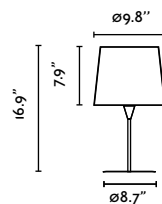

Samba Table S
Faro Lab

- 64316-35-US Structure Matt White
   Shade Beige
- 64316-36-US Structure Matt White
   Shade Yellow
- 64316-37-US Structure Matt White
   Shade Green
- 64317-35-US Structure Matt Black
   Shade Beige
- 64317-36-US Structure Matt Black
   Shade Yellow
- 64317-37-US Structure Matt Black
   Shade Green

Material	Structure Steel
	Shade Textile
Light Source	1 E26 LED Type A max. 15W Excl.
Voltage (V/Hz)	120V/60Hz
Cable	61.02in
Location	Dry locations only

Samba Table M
Faro Lab

- 64310-38-US Structure Matt White
   Shade Beige
- 64310-39-US Structure Matt White
   Shade Yellow
- 64310-40-US Structure Matt White
   Shade Green
- 64311-38-US Structure Matt Black
   Shade Beige
- 64311-39-US Structure Matt Black
   Shade Yellow
- 64311-40-US Structure Matt Black
   Shade Green

Material	Structure Steel
	Shade Textile
Light Source	1 E26 LED Type A max. 15W Excl.
Voltage (V/Hz)	120V/60Hz
Cable	61.02in
Location	Dry locations only