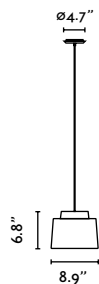

Saipan 225
Faro Lab

65134-76-US ● **Structure** Black
● **Shade** Rattan

Material	Structure Steel Shade Rattan
Light Source	1 E26 LED Type A max. 15W Excl.
Voltage (V/Hz)	120V/60Hz
Cable	78.74in
Location	Dry locations only