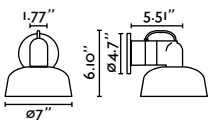

Tatawin Wall Glass
Adolfo Abejón

- 20335-116-US ● **Structure** Satin Black
  ● **Shade** Opal White
- 20335-117-US ● **Structure** Satin Black
  ● **Shade** Black

Material	Structure Aluminium Shade Glass
Light Source	1 E26 LED Type G16.5 max. 15W Excl.
Voltage (V/Hz)	120V/60Hz
Location	Dry locations only

Tatawin Wall Metal
Adolfo Abejón

- 20335-140-US ● **Structure** Satin Black
  ● **Shade** Gloss White
- 20335-141-US ● **Structure** Satin Black
  ● **Shade** Gloss Black
- 20335-142-US ● **Structure** Satin Black
  ● **Shade** Gloss Grayish Blue
- 20335-143-US ● **Structure** Satin Black
  ● **Shade** Gloss Reddish Orange
- 20335-144-US ● **Structure** Satin Black
  ● **Shade** Gloss Green

Material	Structure Aluminium Shade Steel
Light Source	1 E26 LED Type G16.5 max. 15W Excl.
Voltage (V/Hz)	120V/60Hz
Location	Dry locations only