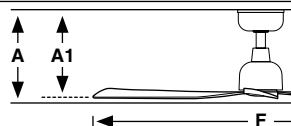

Measurements

Surface

M

A: 245/9.65"   A1: 221/8.7"   F: ø1250/49.2"