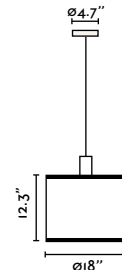

Mambo Pendant 210
Faro Lab

64315-47-US ● Structure Matt Black
● Shade Rattan

Mambo Pendant 320
Faro Lab

64315-48-US ● Structure Matt Black
● Shade Rattan

Mambo Pendant 450
Faro Lab

64315-49-US ● Structure Matt Black
● Shade Rattan

Material	Structure Steel Shade Rattan
Light Source	1 E26 LED Type A max. 15W Excl.
Voltage (V/Hz)	120V/60Hz
Cable	66.93in
Location	Dry locations only

Material	Structure Steel Shade Rattan
Light Source	1 E26 LED Type A max. 15W Excl.
Voltage (V/Hz)	120V/60Hz
Cable	66.93in
Location	Dry locations only

Material	Structure Steel Shade Rattan
Light Source	1 E26 LED Type A max. 15W Excl.
Voltage (V/Hz)	120V/60Hz
Cable	66.93in
Location	Dry locations only