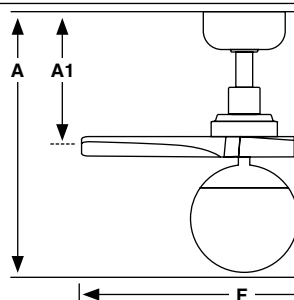

Measurements

Surface
L
A: 408/16.06" A1: 220/8.66" F: ø1500/59.1"
M
A: 408/16.06" A1: 220/8.66" F: ø1250/49.2"