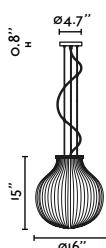

Isabelle Pendant 310
Héctor Serrano

28300-US ● Structure Matt White
● Shade Opal

Isabelle Pendant 400
Héctor Serrano

28301-US ● Structure Matt White
● Shade Opal

Isabelle Pendant 500
Héctor Serrano

28302-US ● Structure Matt White
● Shade Opal

Material	Structure Steel
	Shade Glass
Light Source	1 E26 LED Type A max. 15W Excl.
Voltage (V/Hz)	120V/60Hz
Cable	78.74in
Location	Dry locations only

Material	Structure Steel
	Shade Glass
Light Source	1 E26 LED Type A max. 15W Excl.
Voltage (V/Hz)	120V/60Hz
Cable	78.74in
Location	Dry locations only

Material	Structure Steel
	Shade Glass
Light Source	1 E26 LED Type A max. 15W Excl.
Voltage (V/Hz)	120V/60Hz
Cable	78.74in
Location	Dry locations only