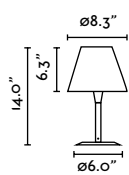

<b>Material</b>	<b>Structure</b> Steel <b>Shade</b> Rattan
<b>Light Source</b>	1 E26 LED Type A max. 15W Excl.
<b>Voltage (V/Hz)</b>	120V/60Hz
<b>Cable</b>	61.02in
<b>Location</b>	Dry locations only

**Sumba Pendant**  
Faro Lab