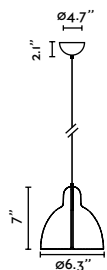

Venice 160
Adolfo Abejón

64255-US	● Structure Gloss Black ● Shade Gloss White
64256-US	● Structure Gloss Black ● Shade Gloss Black
64257-US	● Structure Gloss Black ● Shade Gloss Pink
64258-US	● Structure Gloss Black ▨ Shade White & Gloss Black
64259-US	● Structure Gloss Black ● Shade Blue

Material	Structure Steel Shade Ceramic
Light Source	1 E26 LED Type A max. 15W Excl.
Voltage (V/Hz)	120V/60Hz
Cable	59.06in
Location	Dry locations only

Venice 200
Adolfo Abejón

64255-124-US	● Structure Gloss Black ● Shade Gloss White
64255-125-US	● Structure Gloss Black ● Shade Gloss Black
64255-126-US	● Structure Gloss Black ● Shade Gloss Pink
64255-127-US	● Structure Gloss Black ▨ Shade White & Gloss Black
64255-128-US	● Structure Gloss Black ● Shade Blue

Material	Structure Steel Shade Ceramic
Light Source	1 E26 LED Type A max. 15W Excl.
Voltage (V/Hz)	120V/60Hz
Cable	59.06in
Location	Dry locations only

Back
to index