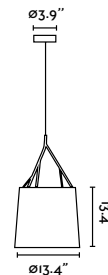

Tree Table
Estudi Ribaudí

- 29866-US ● Structure Matt Black
  ● Shade Black
- 29867-US ● Structure Matt White
  ● Shade White

Tree Floor
Estudi Ribaudí

- 29868-US ● Structure Matt Black
  ● Shade Black
- 29869-US ● Structure Matt White
  ● Shade White

Tree Pendant
Estudi Ribaudí

- 29864-US ● Structure Matt Black
  ● Shade Black
- 29865-US ● Structure Matt White
  ● Shade White

Material	Structure Steel
	Shade Textile
Light Source	1 E26 LED Type A max. 15W Excl.
Voltage (V/Hz)	120V/60Hz
Cable	78.74in
Location	Dry locations only

Material	Structure Steel
	Shade Textile
Light Source	1 E26 LED Type A max. 15W Excl.
Voltage (V/Hz)	120V/60Hz
Cable	78.74in
Location	Dry locations only

Material	Structure Steel
	Shade Textile
Light Source	1 E26 LED Type A max. 15W Excl.
Voltage (V/Hz)	120V/60Hz
Cable	51.18in
Location	Dry locations only