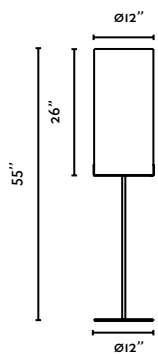

Nila Floor

20055-US
● Structure Matt Black
● Shade Off White

Material	Structure Steel
	Shade Textile
Light Source	2 E26 LED Type A max. 15W Excl.
Voltage (V/Hz)	120V/60Hz
Cable	70.87in
Location	Dry locations only

Nila Wall

20052-US
● Structure Matt Black
● Shade Off White

Material	Structure Steel
	Shade Textile
Light Source	1 E26 LED Type A max. 15W Excl.
Voltage (V/Hz)	120V/60Hz
Location	Dry locations only