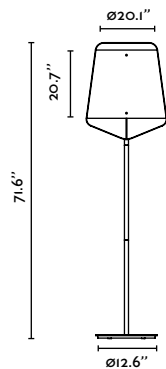

Stood Table
Lucid Product Design

29846-US
● Structure Matt Black
● Shade Cherry Wood

Stood Floor
Lucid Product Design

29847-US
● Structure Matt Black
● Shade Cherry Wood

Stood Wall
Lucid Product Design

29844-US
● Structure Matt Black
● Shade Cherry Wood

Material	Structure Steel
	Shade Wood
Light Source	1 E26 LED Type A max. 15W Excl.
Voltage (V/Hz)	120V/60Hz
Cable	62.99in
Location	Dry locations only

Material	Structure Steel
	Shade Wood
Light Source	1 E26 LED Type A max. 15W Excl.
Voltage (V/Hz)	120V/60Hz
Cable	90.55in
Location	Dry locations only

Material	Structure Steel
	Shade Wood
Light Source	1 E26 LED Type A max. 15W Excl.
Voltage (V/Hz)	120V/60Hz
Location	Dry locations only