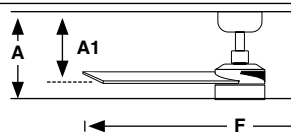

Measurements

Surface

L
A: 276/10.87" A1: 180/7.09" F: ø1320/52"