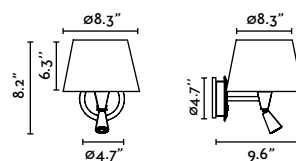

Sumba Wall
Faro Lab

Material	Structure Steel Shade Rattan
Light Source	1 E26 LED Type A max. 15W Excl.
Voltage (V/Hz)	120V/60Hz
Location	Dry locations only

Sumba Wall Reader
Faro Lab

Material	Structure Steel Shade Rattan
Light Source	1 E26 LED Type A max. 15W Excl.
Voltage (V/Hz)	120V/60Hz
Reader	4.5W 2700K 228lm 24°
Location	Dry locations only