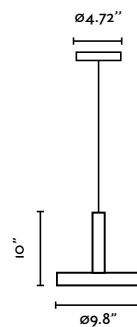

Whizz Floor

Christoph Friedrich Wagner

- 20164-95-US ● Structure Matt Black
  ● Shade Black + Satin Gold
- 20164-96-US ● Structure Matt Black
  ● Shade Satin Gold + Black

Material	Structure Steel
	Shade Steel
Light Source	1 E26 LED Type A max. 15W Excl.
Voltage (V/Hz)	120V/60Hz
Cable	137.8in
Location	Dry locations only

Whizz Pendant

Christoph Friedrich Wagner

- 20160-US ● Structure Black + Satin Gold
  ● Shade Black + Satin Gold
- 20161-US ● Structure Satin Gold + Black
  ● Shade Satin Gold + Black
- 20169-US ● Structure Blue + Matt White
  ● Shade Blue + Matt White

Material	Structure Steel
	Shade Steel
Light Source	1 E26 LED Type A max. 15W Excl.
Voltage (V/Hz)	120V/60Hz
Cable	59.06in
Location	Dry locations only