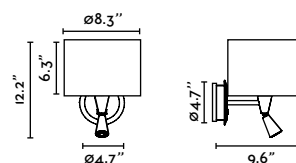

Mambo Wall
Faro Lab

Material	Structure Steel
	Shade Rattan
Light Source	1 E26 LED Type A max. 15W Excl.
Voltage (V/Hz)	120V/60Hz
Location	Dry locations only

Mambo Wall Reader
Faro Lab

Material	Structure Steel
	Shade Rattan
Light Source	1 E26 LED Type A max. 15W Excl.
Voltage (V/Hz)	120V/60Hz
Reader	4.5W 2700K 228lm 24°
Location	Dry locations only