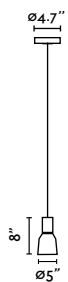

Kombo 120
Nutcreatives

- 68591-1L-US ● Structure Matt Black
  ● Shade Grey
- 68592-1L-US ● Structure Matt Black
  ● Shade Beige

Kombo 200
Nutcreatives

- 68593-1L-US ● Structure Matt Black
  ● Shade Grey
- 68594-1L-US ● Structure Matt Black
  ● Shade Beige

Kombo 400
Nutcreatives

- 68595-1L-US ● Structure Matt Black
  ● Shade Grey
- 68596-1L-US ● Structure Matt Black
  ● Shade Beige
- 68597-1L-US ● Structure Matt Black
  ● Shade Terracotta

Material	Structure Steel
	Shade Steel
Light Source	1 E26 LED Type A max. 15W Excl.
Voltage (V/Hz)	120V/60Hz
Cable	59.06in
Location	Dry locations only

Material	Structure Steel
	Shade Steel
Light Source	1 E26 LED Type A max. 15W Excl.
Voltage (V/Hz)	120V/60Hz
Cable	59.06in
Location	Dry locations only

Material	Structure Steel
	Shade Steel
Light Source	1 E26 LED Type A max. 15W Excl.
Voltage (V/Hz)	120V/60Hz
Cable	59.06in
Location	Dry locations only