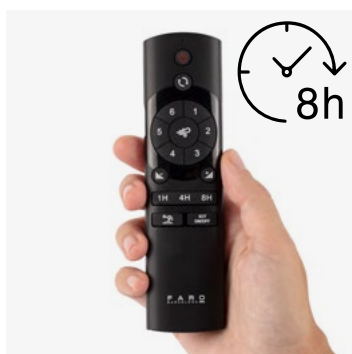

Fan features

Material	Structure Steel
	Blades Pine Wood
	Diffuser Glass

RF Model