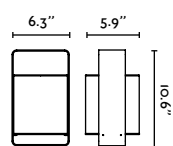

Lula S
Marina Milá

28380-US ☐ Structure Matt White
☐ Shade White

28382-US ☒ Structure Matt Black
☐ Shade White

Material	Structure Steel Shade Textile
Light Source	1 E26 LED Type A max. 15W Excl.
Voltage (V/Hz)	120V/60Hz
Cable	72.83in
Location	Dry locations only