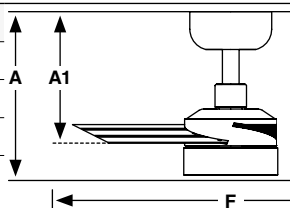

Measurements

Surface	A	A1	F
XL	A: 276/10.87"	A1: 180/7.09"	F: ø1600/63"
L	A: 276/10.87"	A1: 180/7.09"	F: ø1320/52"