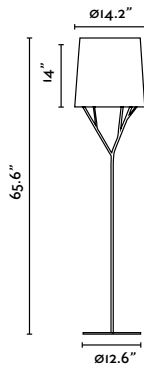

Tree Table
Estudi Ribaudí

- 29866-US ● Structure Matt Black
  ● Shade Black
- 29867-US ● Structure Matt White
  ● Shade White

Tree Floor
Estudi Ribaudí

- 29868-US ● Structure Matt Black
  ● Shade Black
- 29869-US ● Structure Matt White
  ● Shade White

Tree Pendant
Estudi Ribaudí

- 29864-US ● Structure Matt Black
  ● Shade Black
- 29865-US ● Structure Matt White
  ● Shade White

Material	Structure Steel
	Shade Textile
Light Source	1 E26 LED Type A max. 15W Excl.
Voltage (V/Hz)	120V/60Hz
Cable	78.74in
Location	Dry locations only

Material	Structure Steel
	Shade Textile
Light Source	1 E26 LED Type A max. 15W Excl.
Voltage (V/Hz)	120V/60Hz
Cable	78.74in
Location	Dry locations only

Material	Structure Steel
	Shade Textile
Light Source	1 E26 LED Type A max. 15W Excl.
Voltage (V/Hz)	120V/60Hz
Cable	51.18in
Location	Dry locations only