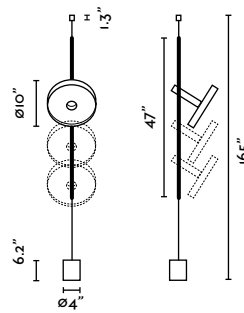

Whizz Wall
Christoph Friedrich Wagner

- 20165-95-US **Structure** Matt Black + Satin Gold
  Shade Black + Satin Gold
- 20165-96-US **Structure** Satin Gold + Matt Black
  Shade Satin Gold + Black

Material	Structure Steel
	Shade Steel
Light Source	1 E26 LED Type A max. 15W Excl.
Voltage (V/Hz)	120V/60Hz
Cable	137.8in
Location	Dry locations only

Whizz Pendant Floor
Christoph Friedrich Wagner

- 20166-95-US **Structure** Matt Black
  Shade Black + Satin Gold
- 20166-96-US **Structure** Matt Black
  Shade Satin Gold + Black

Material	Structure Steel
	Shade Steel
Light Source	1 E26 LED Type A max. 15W Excl.
Voltage (V/Hz)	120V/60Hz
Cable	137.8in
Location	Dry locations only