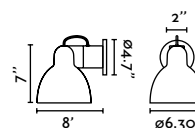

Venice Table
Adolfo Abejón

- 64276-111-US ● Structure Satin Black
  ● Shade White
- 64276-112-US ● Structure Satin Black
  ● Shade Gloss Black
- 64276-113-US ● Structure Satin Black
  ● Shade Gloss Pink
- 64276-114-US ● Structure Satin Black
  ||| Shade White & Gloss Black
- 64276-115-US ● Structure Satin Black
  ● Shade Blue

Material	Structure Steel Shade Ceramic
Light Source	1 E26 LED Type A max. 15W Excl.
Voltage (V/Hz)	120V/60Hz
Cable	84.65in
Location	Dry locations only

Venice Floor
Adolfo Abejón

- 64275-111-US ● Structure Satin Black
  ● Shade White
- 64275-112-US ● Structure Satin Black
  ● Shade Gloss Black
- 64275-113-US ● Structure Satin Black
  ● Shade Gloss Pink
- 64275-114-US ● Structure Satin Black
  ||| Shade White & Gloss Black
- 64275-115-US ● Structure Satin Black
  ● Shade Blue

Material	Structure Steel Shade Ceramic
Light Source	1 E26 LED Type A max. 15W Excl.
Voltage (V/Hz)	120V/60Hz
Cable	72.83in
Location	Dry locations only

Venice Wall
Adolfo Abejón

- 64274-US ● Structure Gloss Black
  ● Shade Blue
- 64270-US ● Structure Gloss Black
  ● Shade Gloss White
- 64271-US ● Structure Gloss Black
  ● Shade Gloss Black
- 64273-US ● Structure Gloss Black
  ||| Shade White & Gloss Black
- 64272-US ● Structure Gloss Black
  ● Shade Gloss Pink

Material	Structure Aluminium Shade Ceramic
Light Source	1 E26 LED Type A max. 15W Excl.
Voltage (V/Hz)	120V/60Hz
Location	Dry locations only