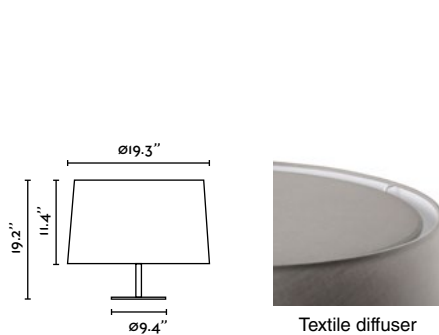

Windsor Table
Faro Lab

- 20225-130-US ● Structure Matt Black
- Shade Grey
- Diffuser Grey

- 20225-151-US ● Structure Matt Black
- Shade Off White
- Diffuser Off White

- 20226-151-US ● Structure Matt White
- Shade Off White
- Diffuser Off White

Windsor Floor
Faro Lab

- 20227-131-US ● Structure Matt Black
- Shade Grey
- Diffuser Grey

- 20227-152-US ● Structure Matt Black
- Shade Off White
- Diffuser Off White

- 20228-152-US ● Structure Matt White
- Shade Off White
- Diffuser Off White

Windsor Pendant
Faro Lab

- 20229-132-US ● Structure Matt Black
- Shade Grey
- Diffuser Natural

- 20229-153-US ● Structure Matt Black
- Shade Off White
- Diffuser Natural

Material	Structure Steel
	Shade Textile
	Diffuser Textile
Light Source	1 E26 LED Type A max. 15W Excl.
Voltage (V/Hz)	120V/60Hz
Cable	74.8in
Location	Dry locations only

Material	Structure Steel
	Shade Textile
	Diffuser Textile
Light Source	1 E26 LED Type A max. 15W Excl.
Voltage (V/Hz)	120V/60Hz
Cable	70.87in
Location	Dry locations only

Material	Structure Steel
	Shade Textile
	Diffuser Papyrus
Light Source	3 E26 LED Type A max. 15W Excl.
Voltage (V/Hz)	120V/60Hz
Cable	59.06in
Location	Dry locations only