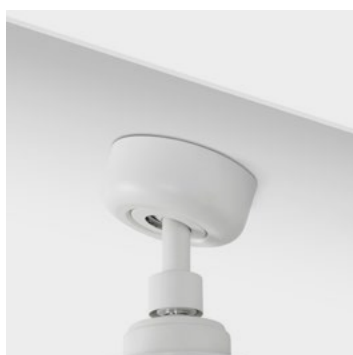

## Control system

**Remote control**

**Fan features**

<b>Material</b>	<b>Structure Steel</b>
	<b>Blades ABS</b>
	<b>Diffuser Glass</b>

3 downrods included  
100 / 200/460

Sloped Ceiling

Certifications