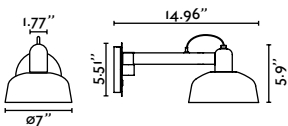

Back
to index