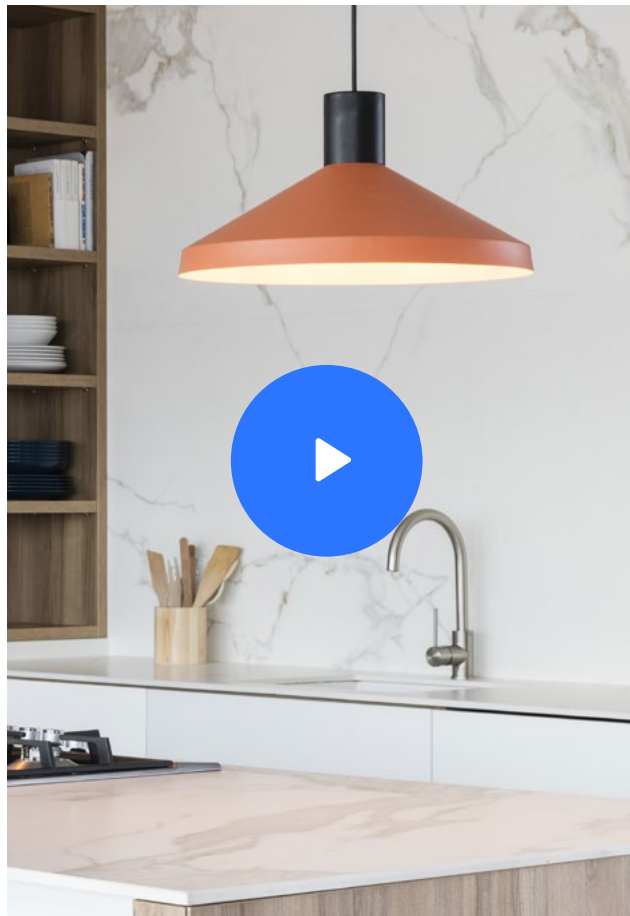

Kombo

by Nutcreatives

Kombo introduces lighting as a playful concept. A family of modular suspended luminaires with a rational aesthetic where colour plays a fundamental role. It allows shades of different sizes to adapt to all kinds of spaces and lighting needs, and it is available in three finishes.