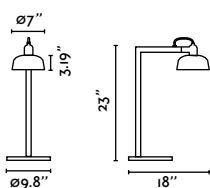

Adjustable structure

[Back to index](#)