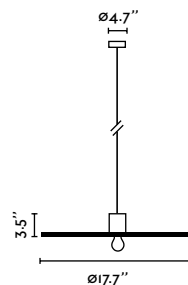

Confetti Pendant 300
Nutcreatives

Confetti Pendant 450
Nutcreatives

Material	Structure Aluminium Shade Recycled PET
Light Source	1 E26 LED Type A max. 15W Excl.
Voltage (V/Hz)	120V/60Hz
Cable	59.06in
Location	Dry locations only

Material	Structure Aluminium Shade Recycled PET
Light Source	1 E26 LED Type A max. 15W Excl.
Voltage (V/Hz)	120V/60Hz
Cable	59.06in
Location	Dry locations only