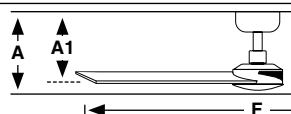

## Measurements

Surface
L
A: 232/9.13"    A1: 180/7.09"    F: ø1320/52"

Dry locations only   100-120V 50 / 60Hz

Model	Size	Structure	Blades	Control Type	Ligth Model	Extension
<b>34298</b>	L	 Matt Black	 Walnut	 Remote Control RF	<b>1T</b> 2700/ 4000/ 6500K CCT*	<b>-US</b>
<b>34297</b>	L	 Matt White	 Ash Wood			