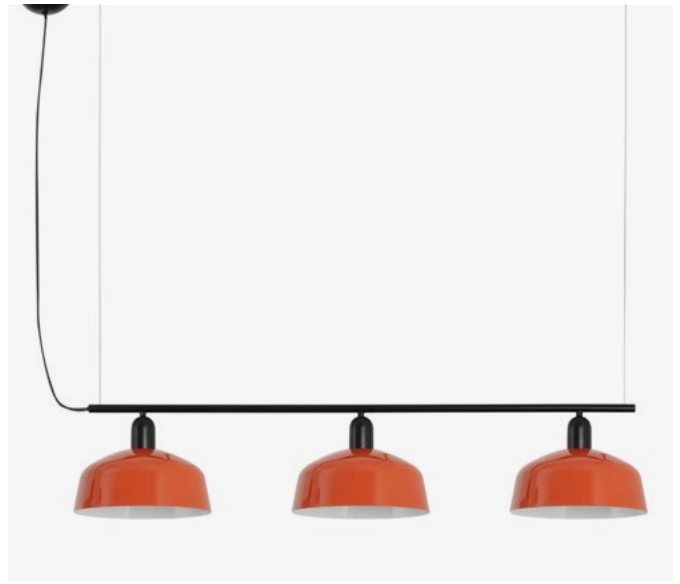

Tatawin Metal M Lineal
Adolfo Abejón

- 20338-145-US ● **Structure** Satin Black
  ● **Shade** Gloss White
- 20338-146-US ● **Structure** Satin Black
  ● **Shade** Gloss Black
- 20338-147-US ● **Structure** Satin Black
  ● **Shade** Gloss Grayish Blue
- 20338-149-US ● **Structure** Satin Black
  ● **Shade** Gloss Green
- 20338-148-US ● **Structure** Satin Black
  ● **Shade** Gloss Reddish Orange

Material	Structure Steel Shade Steel
Light Source	3 E26 LED Type A max. 15W Excl.
Voltage (V/Hz)	120V/60Hz
Cable	78.74in
Location	Dry locations only