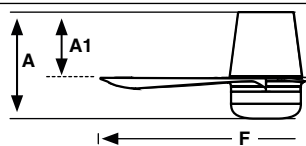

Measurements

Surface
M
A: 230/9.06" A1: 190/7.48" F: ø1320/52"