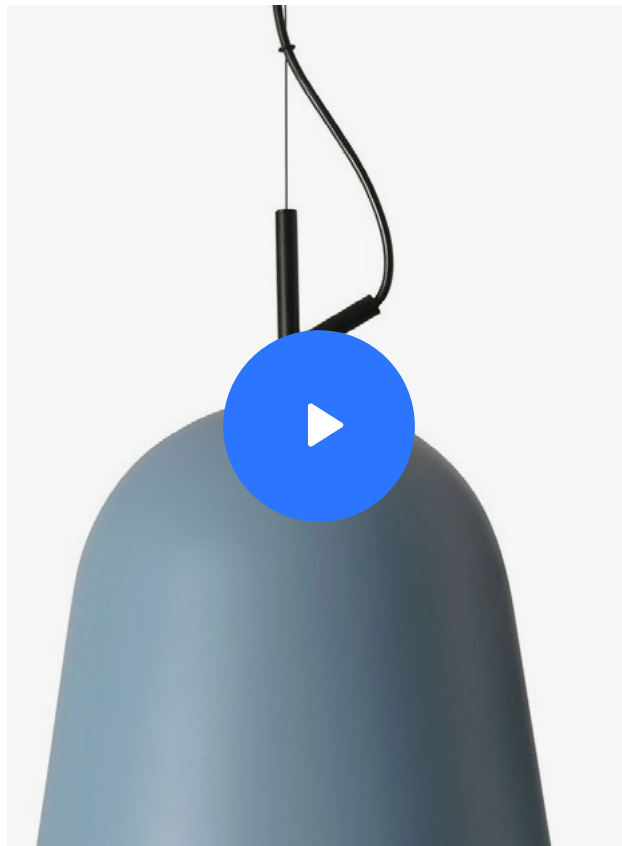

by Nahtrang

A reinterpretation of the 1950s
aesthetics in a modern context.

Studio