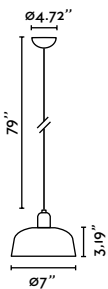

Tatawin Glass S
Adolfo Abejón

- 20339-116-US ● **Structure** Satin Black
  ● **Shade** Opal
- 20339-117-US ● **Structure** Satin Black
  ● **Shade** Gloss Black

Material	Structure Steel
	Shade Glass
Light Source	1 E26 LED Type G16.5 max. 15W Excl.
Voltage (V/Hz)	120V/60Hz
Cable	59.06in
Location	Dry locations only

Tatawin Metal S
Adolfo Abejón

- 20339-140-US ● **Structure** Satin Black
  ● **Shade** Gloss White
- 20339-141-US ● **Structure** Satin Black
  ● **Shade** Gloss Black
- 20339-142-US ● **Structure** Satin Black
  ● **Shade** Gloss Grayish Blue
- 20339-143-US ● **Structure** Satin Black
  ● **Shade** Gloss Reddish Orange
- 20339-144-US ● **Structure** Satin Black
  ● **Shade** Gloss Green

Material	Structure Steel
	Shade Steel
Light Source	1 E26 LED G45 Type A15 max. 15W Excl.
Voltage (V/Hz)	120V/60Hz
Cable	59.06in
Location	Dry locations only