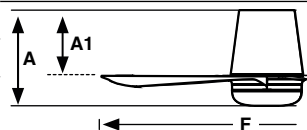

Measurements

Surface

M
A: 230/9.06"   A1: 145/5.71"   F: ø1300/51.2"