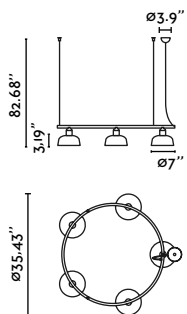

**Tatawin Glass M Circular**  
Adolfo Abejón

- 20343-119-5L-US ● **Structure** Satin Black  
● **Shade** Opal
- 20343-120-5L-US ● **Structure** Satin Black  
● **Shade** Gloss Black

<b>Material</b>	<b>Structure</b> Steel
	<b>Shade</b> Glass
<b>Light Source</b>	5 E26 LED Type A max. 15W Excl.
<b>Voltage (V/Hz)</b>	120V/60Hz
<b>Cable</b>	78.74in
<b>Location</b>	Dry locations only