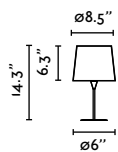

Samba Table S
Faro Lab

- 64316-35-US Structure Matt White
   Shade Beige
- 64316-36-US Structure Matt White
   Shade Yellow
- 64316-37-US Structure Matt White
   Shade Green
- 64317-35-US Structure Matt Black
   Shade Beige
- 64317-36-US Structure Matt Black
   Shade Yellow
- 64317-37-US Structure Matt Black
   Shade Green

Material	Structure Steel
	Shade Textile
Light Source	1 E26 LED Type A max. 15W Excl.
Voltage (V/Hz)	120V/60Hz
Cable	61.02in
Location	Dry locations only

Samba Table M
Faro Lab

- 64310-38-US Structure Matt White
   Shade Beige
- 64310-39-US Structure Matt White
   Shade Yellow
- 64310-40-US Structure Matt White
   Shade Green
- 64311-38-US Structure Matt Black
   Shade Beige
- 64311-39-US Structure Matt Black
   Shade Yellow
- 64311-40-US Structure Matt Black
   Shade Green

Material	Structure Steel
	Shade Textile
Light Source	1 E26 LED Type A max. 15W Excl.
Voltage (V/Hz)	120V/60Hz
Cable	61.02in
Location	Dry locations only