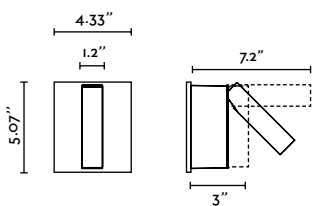

- 62750-US **Structure** Matt White + Textured Black

- 62765-US **Structure** Brushed Aluminium + Textured Black

- 62751-US **Structure** Matt Black + Textured Black

- 62752-US **Structure** Bronze + Textured Black

Material	Structure Steel + Aluminium
Lumen Output	253lm
Light Source	COB LED max. 5W
CRI	90
Beam angle	39°
Location	Dry locations only