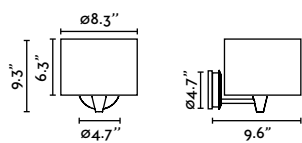

Mambo Wall
Faro Lab

Material	Structure Steel
	Shade Rattan
Light Source	1 E26 LED Type A max. 15W Excl.
Voltage (V/Hz)	120V/60Hz
Location	Dry locations only

Mambo Wall Reader
Faro Lab

Material	Structure Steel
	Shade Rattan
Light Source	1 E26 LED Type A max. 15W Excl.
Voltage (V/Hz)	120V/60Hz
Reader	4.5W 2700K 228lm 24°
Location	Dry locations only