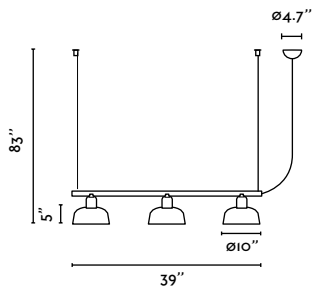

Tatawin Glass M Lineal
Adolfo Abejón

- 20338-119-US ● **Structure** Satin Black
  ● **Shade** Opal
- 20338-120-US ● **Structure** Satin Black
  ● **Shade** Gloss Black

Material	Structure Steel Shade Glass
Light Source	3 E26 LED Type A max. 15W Excl.
Voltage (V/Hz)	120V/60Hz
Cable	78.74in
Location	Dry locations only

Tatawin Metal M Lineal
Adolfo Abejón

- 20338-145-US ● **Structure** Satin Black
  ● **Shade** Gloss White
- 20338-146-US ● **Structure** Satin Black
  ● **Shade** Gloss Black
- 20338-147-US ● **Structure** Satin Black
  ● **Shade** Gloss Grayish Blue
- 20338-149-US ● **Structure** Satin Black
  ● **Shade** Gloss Green
- 20338-148-US ● **Structure** Satin Black
  ● **Shade** Gloss Reddish Orange

Material	Structure Steel Shade Steel
Light Source	3 E26 LED Type A max. 15W Excl.
Voltage (V/Hz)	120V/60Hz
Cable	78.74in
Location	Dry locations only