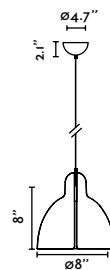

Back
to index