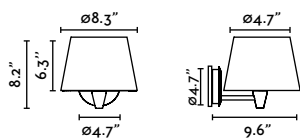

Sumba Wall
Faro Lab

Material	Structure Steel Shade Rattan
Light Source	1 E26 LED Type A max. 15W Excl.
Voltage (V/Hz)	120V/60Hz
Location	Dry locations only

Sumba Wall Reader
Faro Lab

Material	Structure Steel Shade Rattan
Light Source	1 E26 LED Type A max. 15W Excl.
Voltage (V/Hz)	120V/60Hz
Reader	4.5W 2700K 228lm 24°
Location	Dry locations only