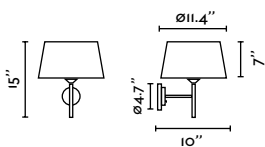

Windsor Wall
Faro Lab

- 20221-129-US
  - Structure Matt Black
  - Shade Grey
  - Diffuser Grey
- 20221-150-US
  - Structure Matt Black
  - Shade Off White
  - Diffuser Off White
- 20222-150-US
  - Structure Matt White
  - Shade Off White
  - Diffuser Off White

Material	Structure Steel
	Shade Textile
	Diffuser Textile
Light Source	1 E26 LED Type A Type A max. 15W Excl.
Voltage (V/Hz)	120V/60Hz
Location	Dry locations only

Windsor Wall Reader
Faro Lab

- 20223-129-US
  - Structure Matt Black
  - Shade Grey
  - Diffuser Grey
- 20223-150-US
  - Structure Matt Black
  - Shade Off White
  - Diffuser Off White
- 20224-150-US
  - Structure Matt White
  - Shade Off White
  - Diffuser Off White

Material	Structure Steel
	Shade Textile
	Diffuser Textile
Light Source	1 E26 LED Type A max. 15W Excl.
Voltage (V/Hz)	120V/60Hz
Reader	4.5W 2700K 228lm 24°
Location	Dry locations only