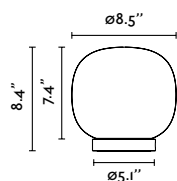

# Amelia

**Amelia Table**  
Héctor Serrano

28430-US  **Structure** Matt White  
 **Diffuser** Opal White

28431-US  **Structure** Matt Black  
 **Diffuser** Opal White

<b>Material</b>	<b>Structure</b> Steel
	<b>Diffuser</b> Glass
<b>Light Source</b>	1 E26 LED Type A max. 7W Excl.
<b>Voltage (V/Hz)</b>	120V/60Hz
<b>Cable</b>	70.87in
<b>Location</b>	Dry locations only