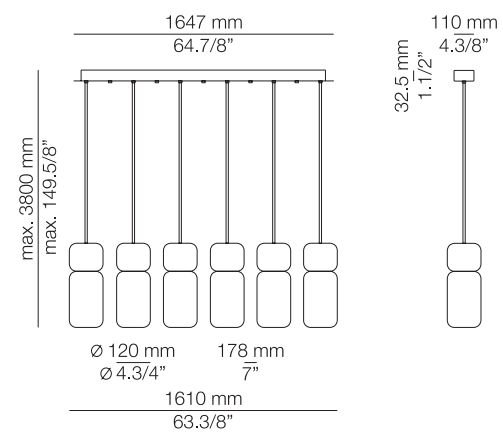

Suspension

224

225 / Hotel Magna Ars #margaritainteriorsme

Pila

LINEAR CANOPY

PILA L73.3

PILA L92.4

PILA L165.6

PILA

T-3555S

LED 10W
(3000K / Ang. 120° / >80 CRI)
120V / Typ* 820 lumens
Dimmable Triac

Finishes

- 56 BLK
- 74 WH

Additional

We offer custom finishes, sizes, and alternate lamping for projects.

Photographs may show non-standard products.