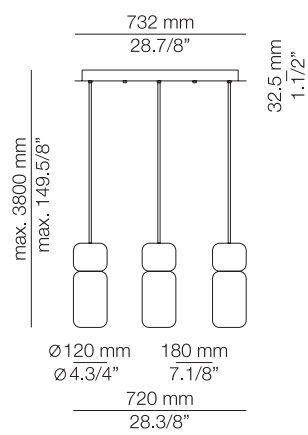

Suspension

224

225 / Hotel Magna Ars #margaritainteriorsme

Pila

LINEAR CANOPY

PILA L73.3

PILA L92.4

PILA L165.6

PILA

T-3555S

LED 10W
(3000K / Ang. 120° / >80 CRI)
120V / Typ* 820 lumens
Dimmable Triac

Finishes

- 56 BLK
- 74 WH

Additional

We offer custom finishes, sizes, and alternate lamping for projects.

Photographs may show non-standard products.