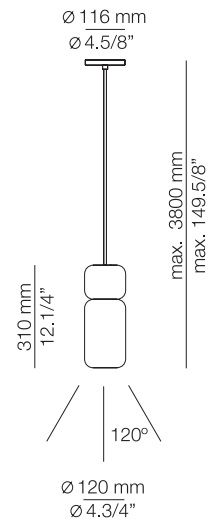

Suspension

224

225 / Hotel Magna Ars #margaritainteriorsme

Pila

LINEAR CANOPY

PILA L73.3

PILA L92.4

PILA L165.6

PILA

T-3555S

LED 10W
(3000K / Ang. 120° / >80 CRI)
120V / Typ* 820 lumens
Dimmable Triac

Finishes

- 56 BLK
- 74 WH

Additional

We offer custom finishes, sizes, and alternate lamping for projects.

Photographs may show non-standard products.