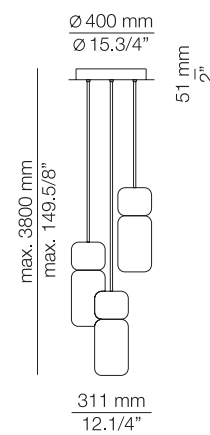

LINEAR CANOPY

PILA R40.3