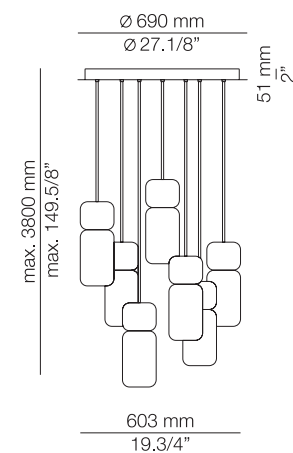

LINEAR CANOPY

PILA R70.7