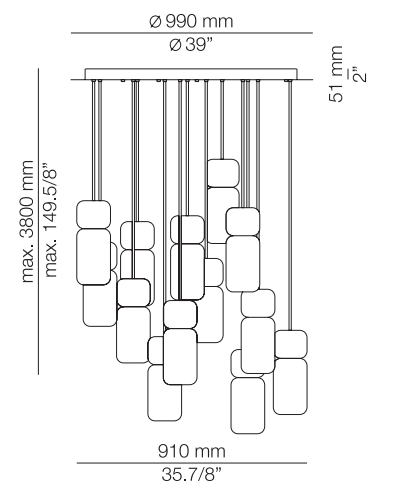

PILA R100.13