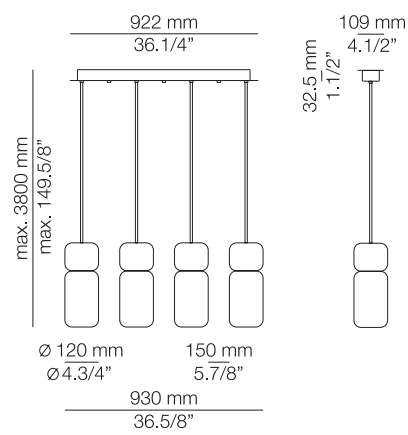

Suspension

224

225 / Hotel Magna Ars #margaritainteriorsme

Pila

LINEAR CANOPY

PILA L73.3

PILA L92.4

PILA L165.6

PILA

T-3555S

LED 10W
(3000K / Ang. 120° / >80 CRI)
120V / Typ* 820 lumens
Dimmable Triac

Finishes

- 56 BLK
- 74 WH

Additional

We offer custom finishes, sizes, and alternate lamping for projects.

Photographs may show non-standard products.