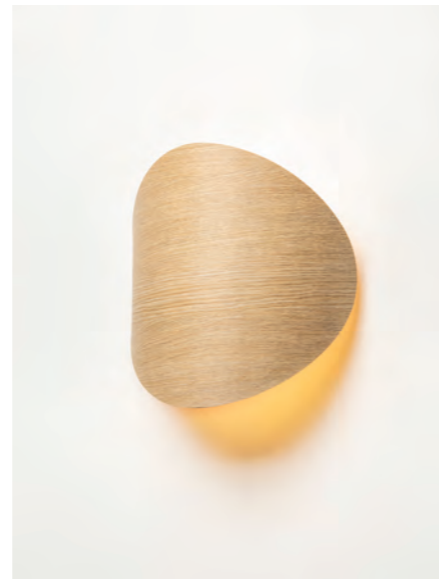

Contract option

Wall light with laser cut signage. Create your own design. No minimum quantity required.