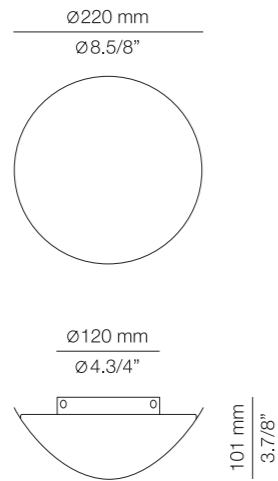

LUNE

A-3370

LED 10W
(2700K / Ang.120° / >80CRI)
120V / Typ* 820 lumens
Dimmable Triac

Finish indoor

- 26 BLK
- 52 WD
- 74 WH
- 61 S GLD

Finish outdoor

- 26 BLK
- 74 WH

Additional